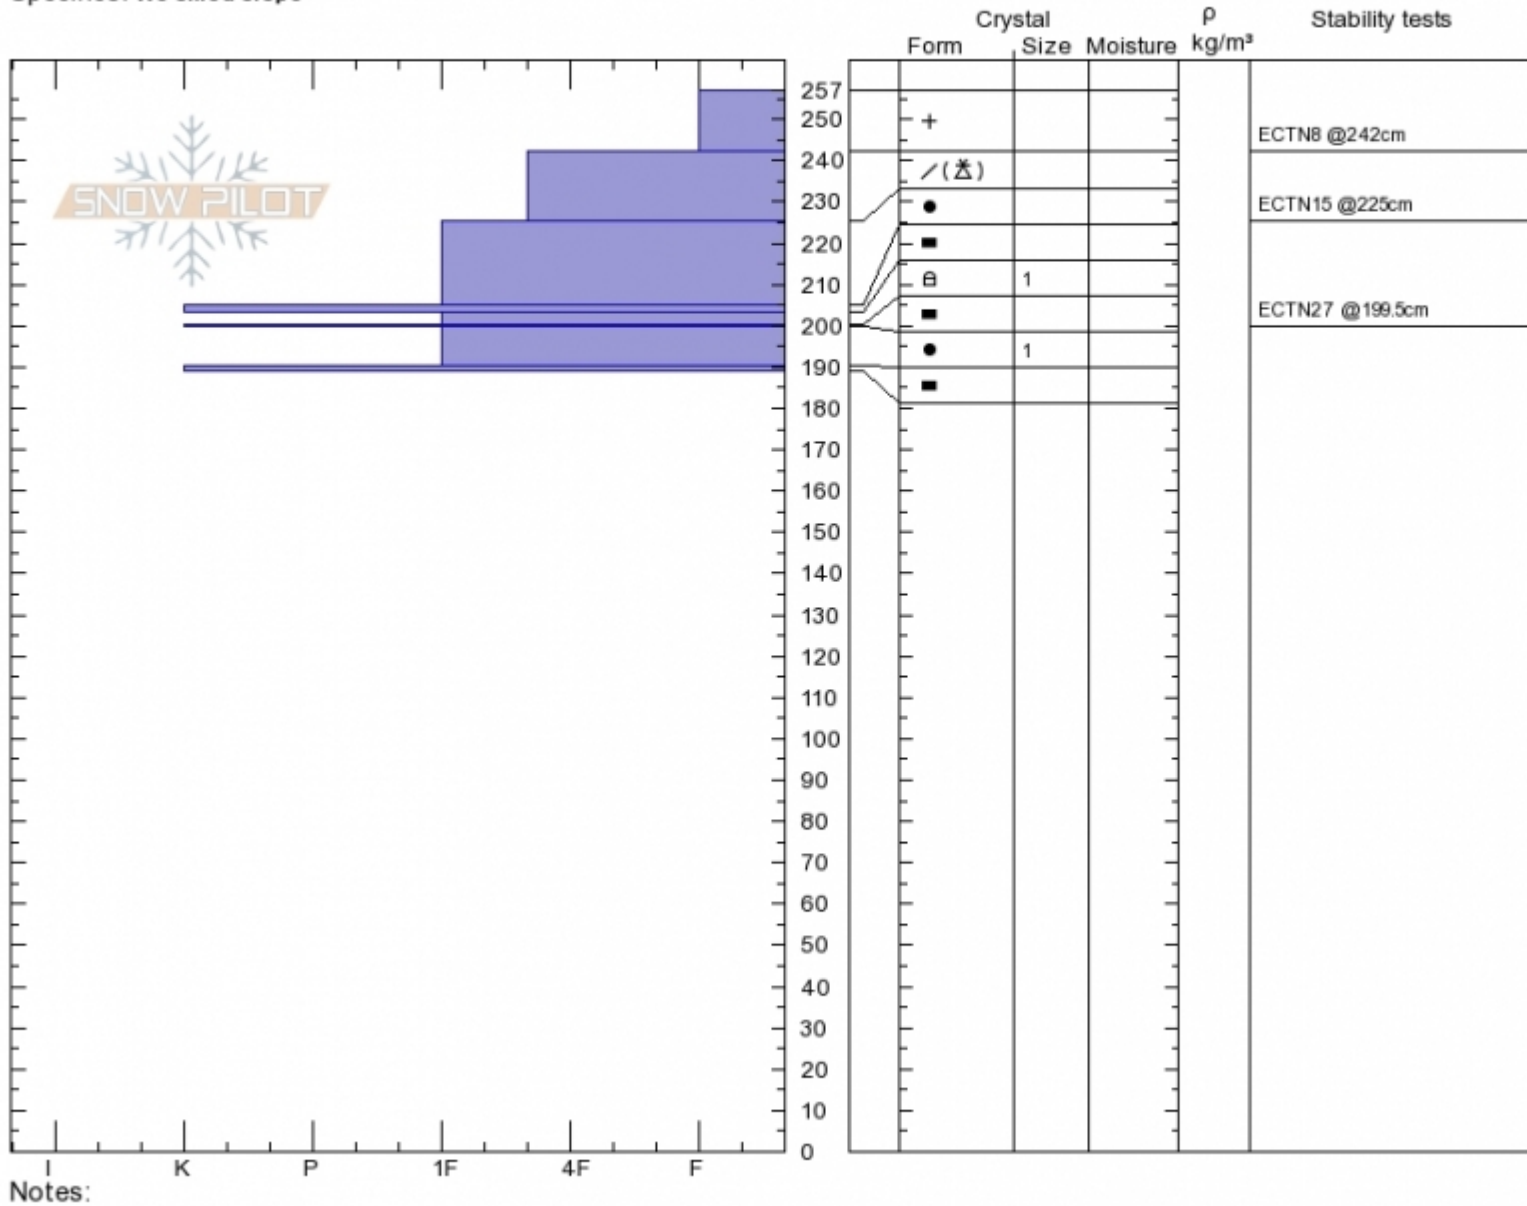

Palisades Butte
 Gallatin Range-N
 MT
 Elevation: 9650 ft
 Aspect: 160°
 Specifics: We skied slope

Doug Chabot-Admin
 Thu Mar 29 11:45 2018
 Co-ord: 45.41848N, -110.97893W
 Slope Angle: 32°
 Wind Loading: yes

Stability: **Very Good**
 Air Temperature: -7°C
 Sky Cover: CLR
 Precipitation: NO
 Wind: **W Moderate**

HS257
 Stability Test Notes

Layer No

Advisory Region
 Northern Gallatin
 Northern Gallatin, 2018-04-01