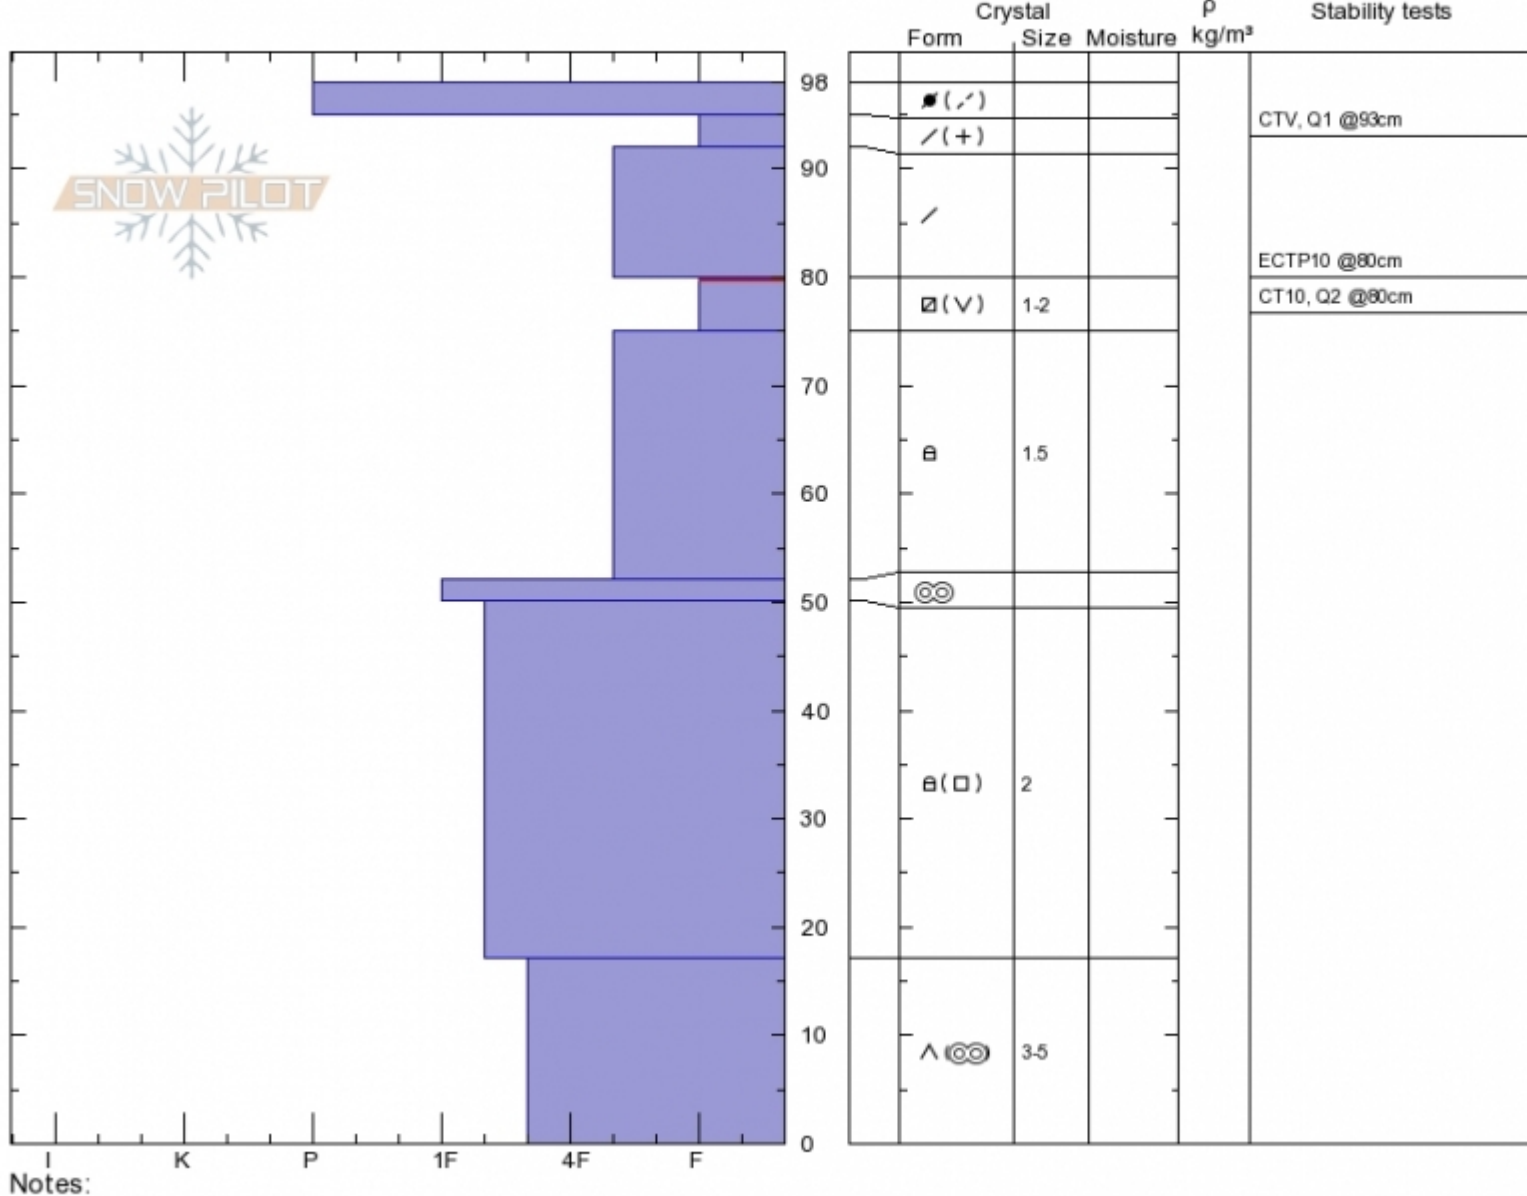

Second Yellow Mule
Madison Range-N
MT

Elevation: 9380 ft
Aspect: 45°

Alex Marienthal
Sun Dec 16 10:20 2018
Co-ord: 45.17730N, -111.40087W
Slope Angle: 30°
Wind Loading: **yes**

Stability: **Poor**
Air Temperature:
Sky Cover: **SCT**
Precipitation:
Wind: **Calm**

HS98
Stability Test Notes

Layer No
75-80: Pr
0-17: Icy r

Specifics: Cracking; Recent activity on similar slopes; Recent activity on different slopes; Snowmobile tracks on slope

Advisory Region
Northern Madison
Avalanche Details: [Snowmobiler triggered wind slab on Buck Ridge](#)
Northern Madison, 2018-12-16