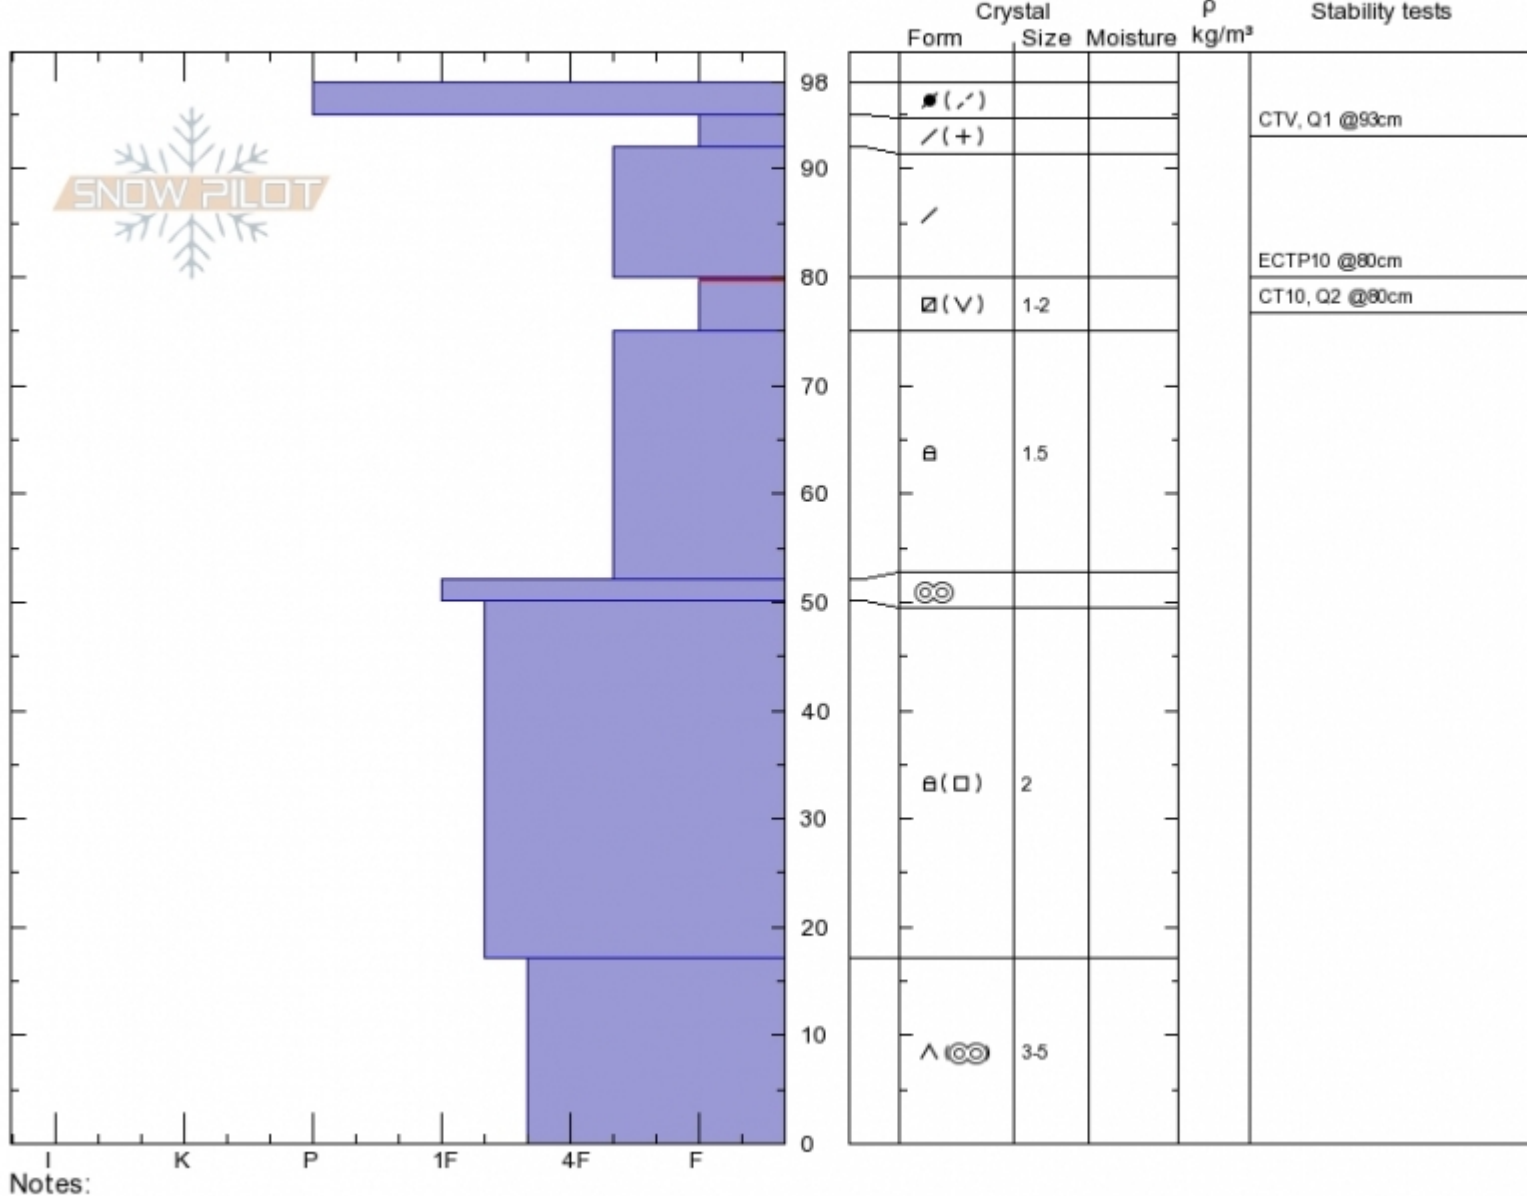

Second Yellow Mule
Madison Range-N
MT

Elevation: 9380 ft
Aspect: 45°

Alex Marienthal
Sun Dec 16 10:20 2018
Co-ord: 45.17730N, -111.40087W
Slope Angle: 30°
Wind Loading: yes

Stability: **Poor**
Air Temperature:
Sky Cover: **SCT**
Precipitation:
Wind: **Calm**

HS98
Stability Test Notes

Layer No
75-80: Pr
0-17: Icy r

Specifics: Cracking; Recent activity on similar slopes; Recent activity on different slopes; Snowmobile tracks on slope

Advisory Region
Northern Madison
Avalanche Details: [Snowmobiler triggered wind slab on Buck Ridge](#)
Northern Madison, 2018-12-16