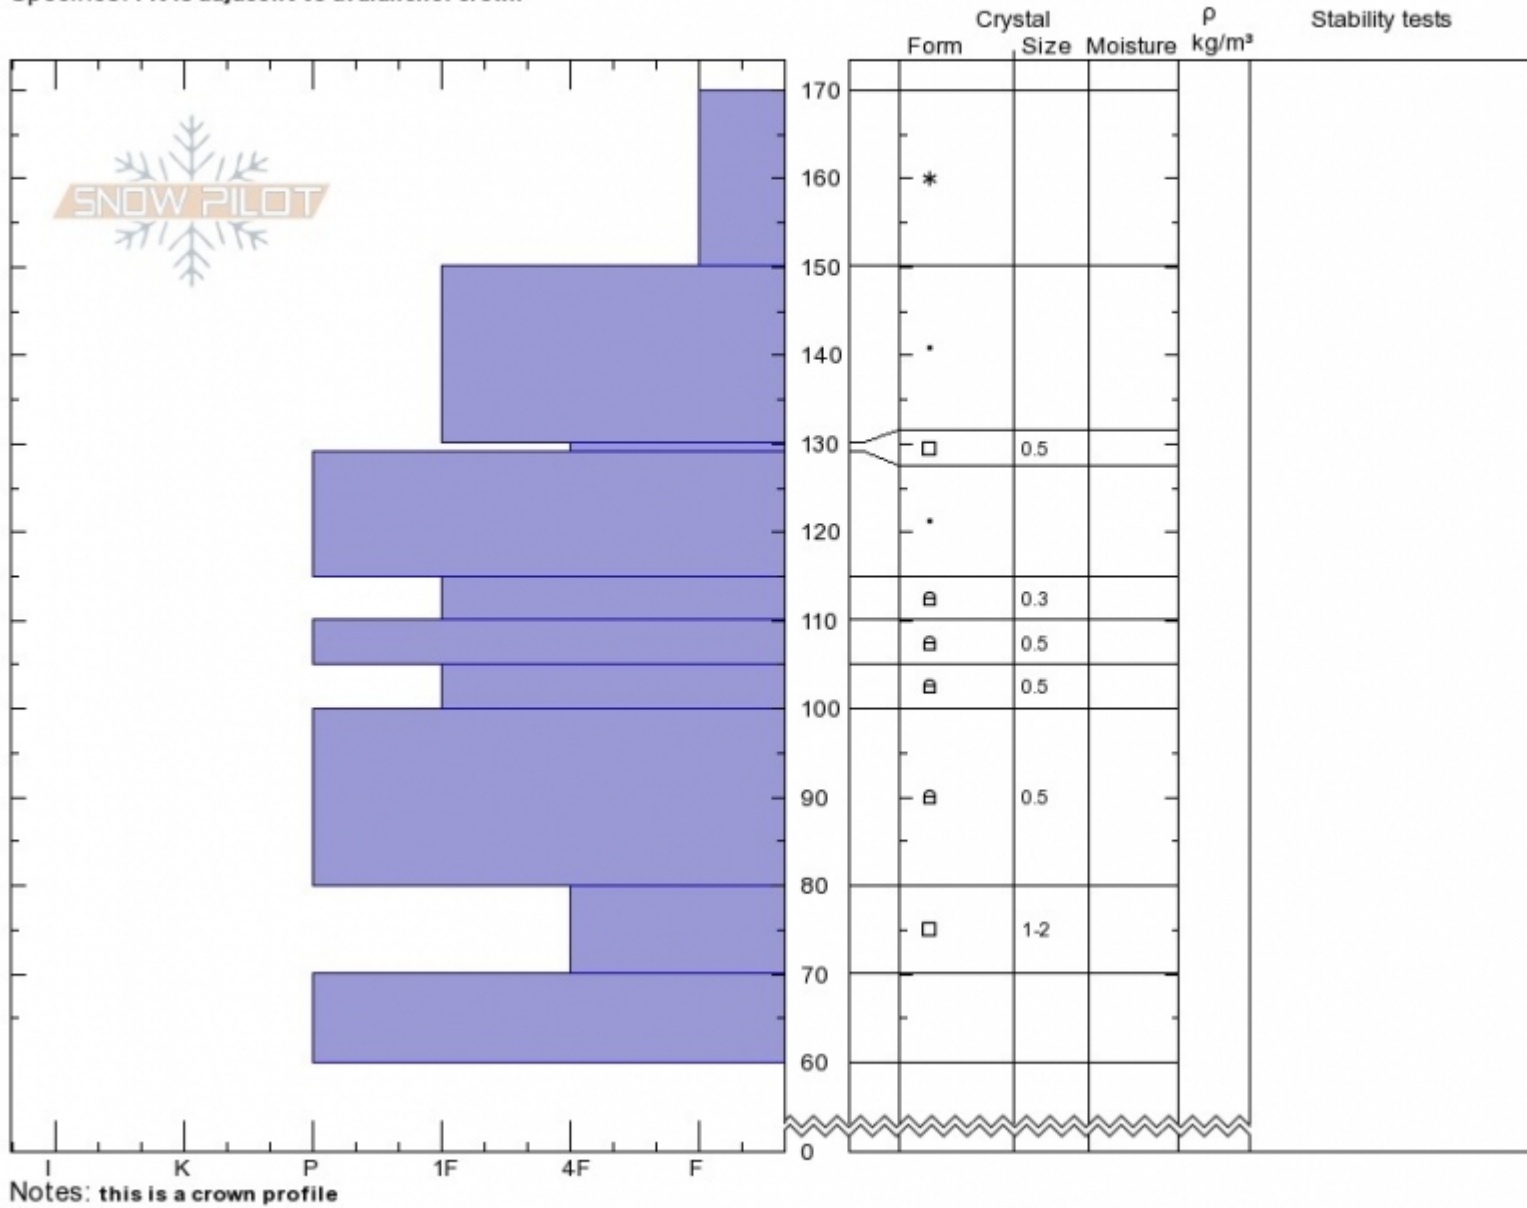

Forbidden Triangle
Tobacco Roots
MT
 Elevation: **9000 ft**
 Aspect: **105°**
 Specifics: **Pit is adjacent to avalanche: crown**

Spencer Jonas
Mon Jan 28 14:00 2019
 Co-ord: **45.54184N, -111.99816W**
 Slope Angle: **36°**
 Wind Loading:

Stability:
 Air Temperature: **-15°C**
 Sky Cover: **CLR**
 Precipitation: **NO**
 Wind: **Calm**

Layer No
 150-170: r
 70-80: SII
 70-80: Pro

Advisory Region
 Out of Advisory Area
Avalanche Details: [Avalanche Fatality, Tobacco Roots](#)
 Out of Advisory Area, 2019-01-29