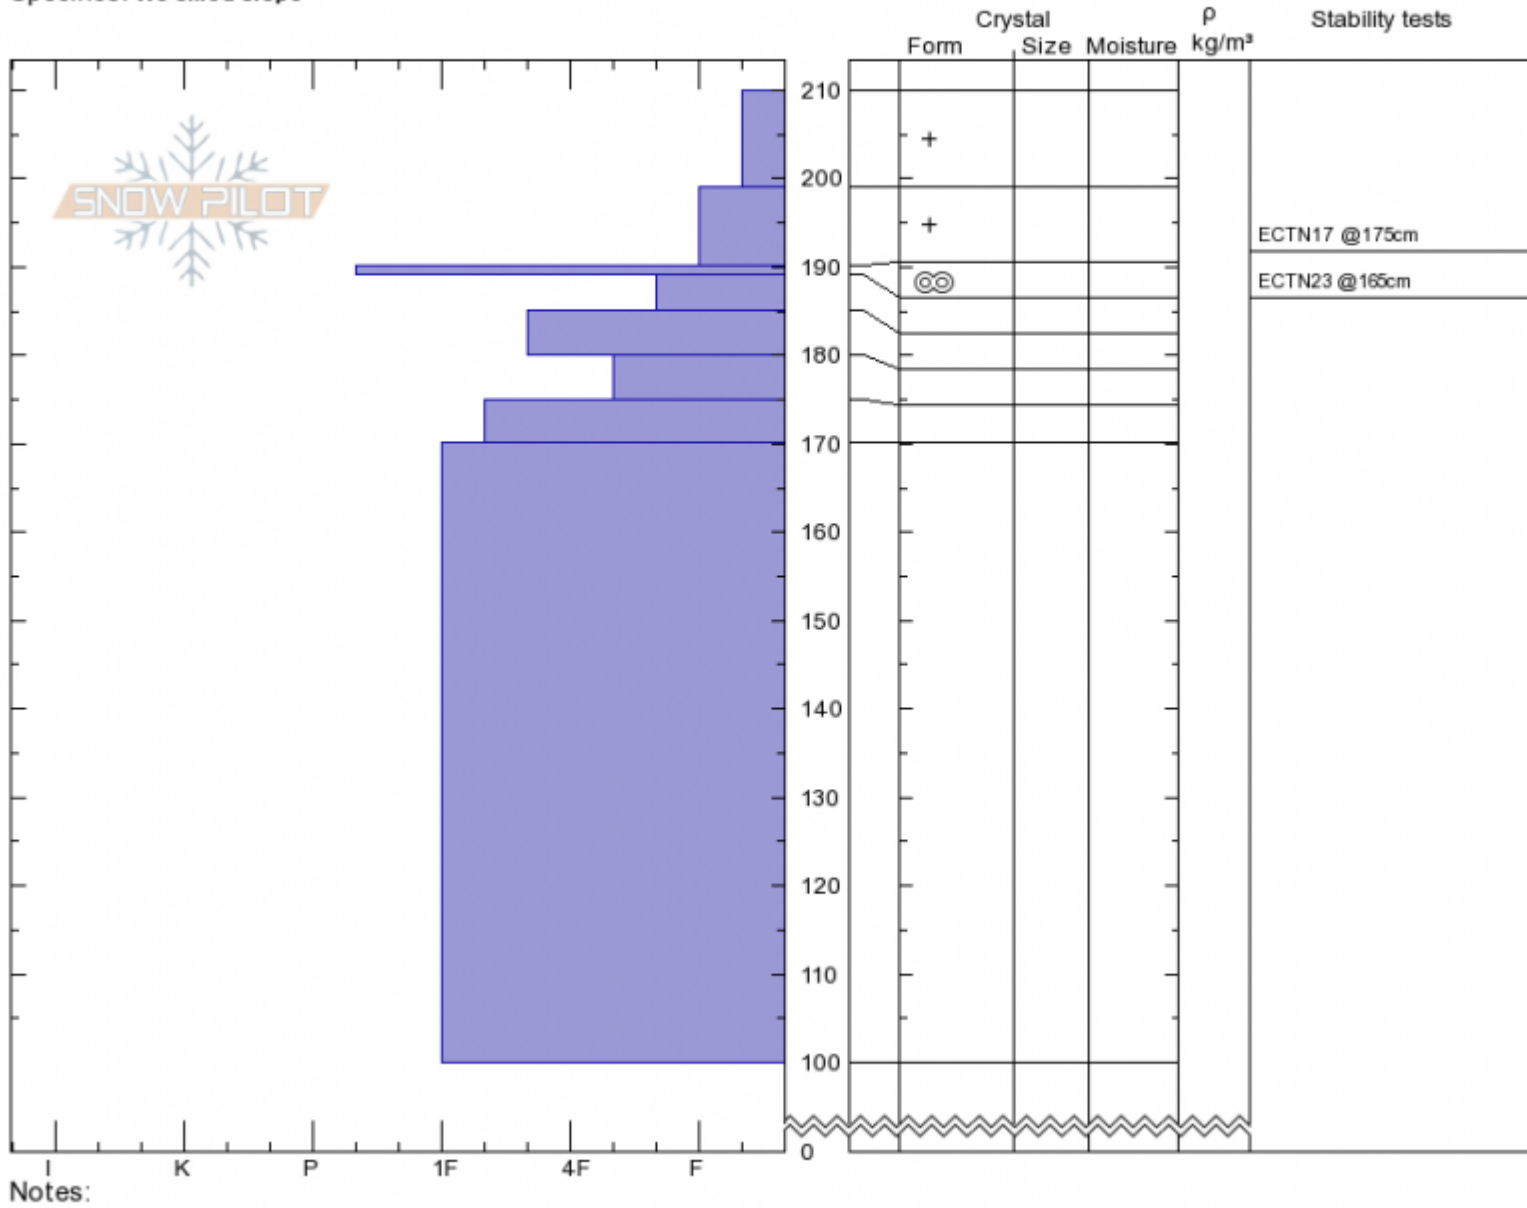

Maid of the Mist - S
Gallatin Range-N
MT
 Elevation: **9475 ft**
 Aspect: **175°**
 Specifics: **We skied slope**

Andrew Schauer
Sat Mar 9 12:30 2019
 Co-ord: **45.41583N, -110.97014W**
 Slope Angle: **29°**
 Wind Loading: **no**

Stability: **Good** HS210
 Air Temperature: **-11°C** Stability Test Notes
 Sky Cover: **OVC**
 Precipitation: **S-1**
 Wind: **SW Light Breeze**

Layer No

Advisory Region
 Northern Gallatin
 Longitude
 -110.97W
 Latitude
 45.42N
 Northern Gallatin, 2019-03-09