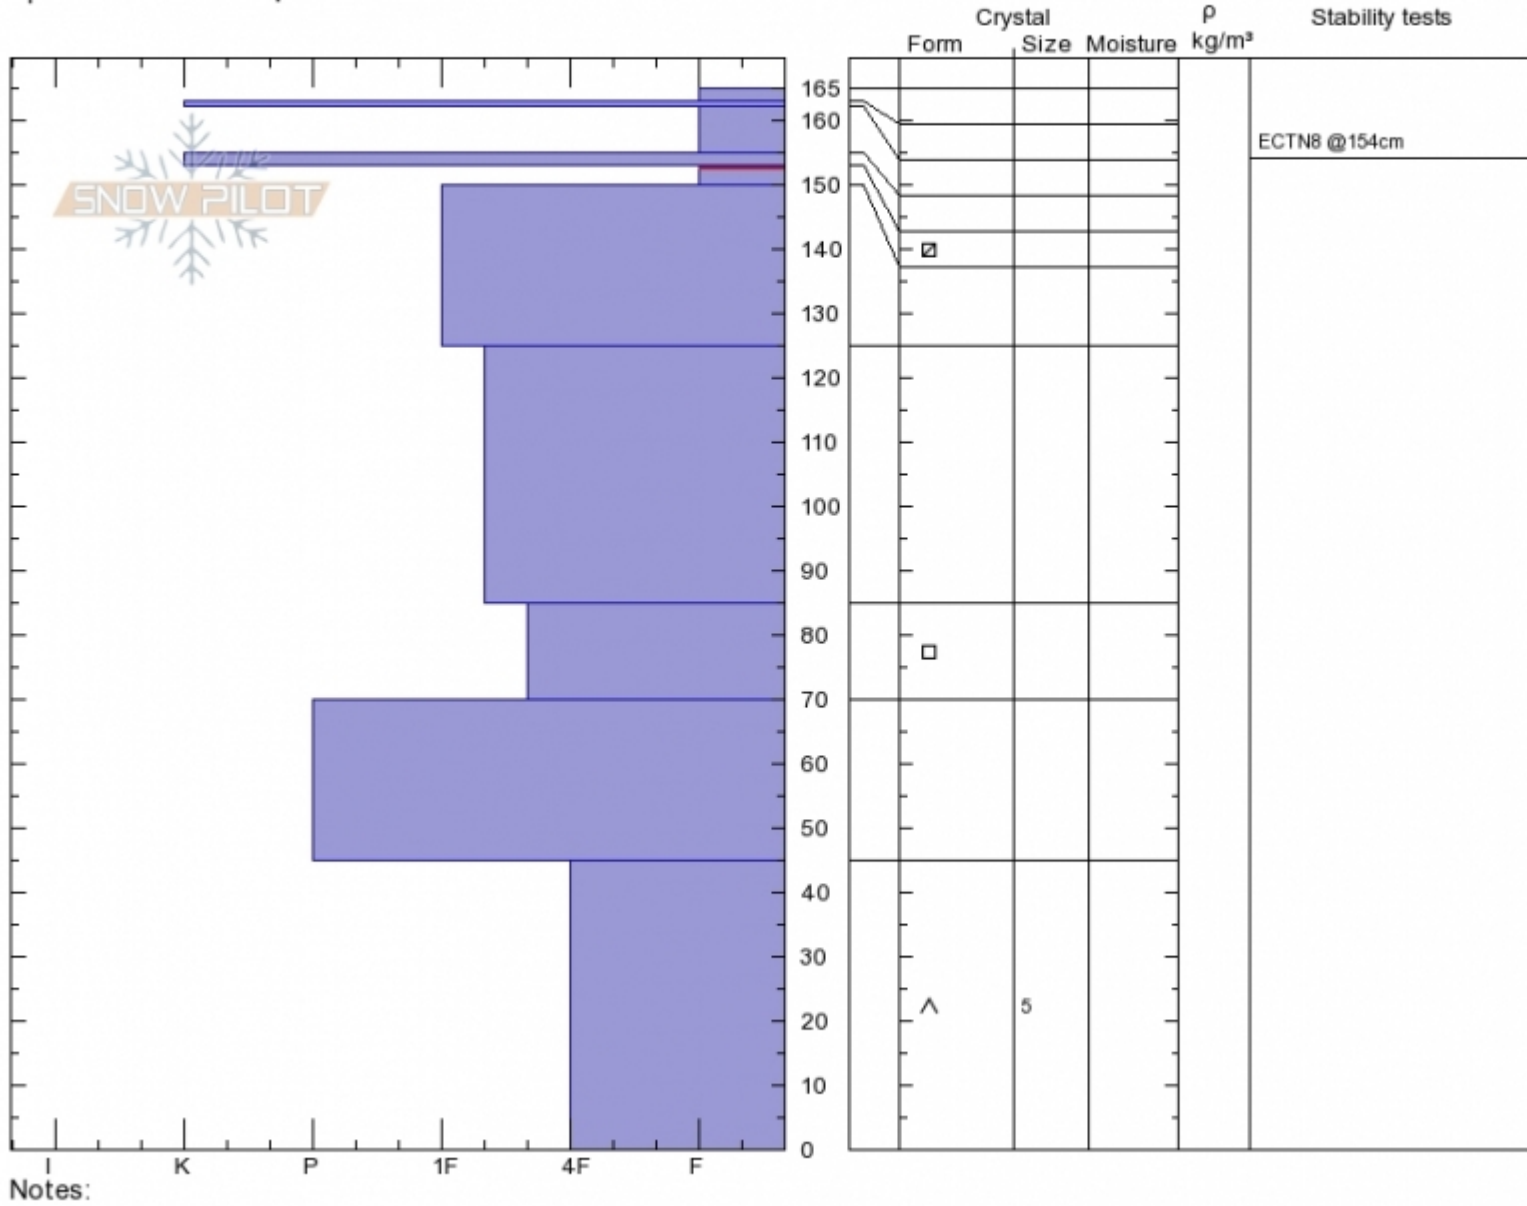

Spanky's  
 Madison Range-N  
 MT  
 Elevation: 9260 ft  
 Aspect: 90°  
 Specifics: We skied slope

Doug Chabot-Admin  
 Wed Mar 13 11:00 2019  
 Co-ord: 45.32999N, -111.38234W  
 Slope Angle: 33°  
 Wind Loading:

Stability: **Good**  
 Air Temperature: -8°C  
 Sky Cover: **BKN**  
 Precipitation: **S-1**  
 Wind: **Calm**

HS165  
 Stability Test Notes

Layer No  
 150-153: P  
 70-85: po

Advisory Region  
 Northern Madison  
 Northern Madison, 2019-03-14