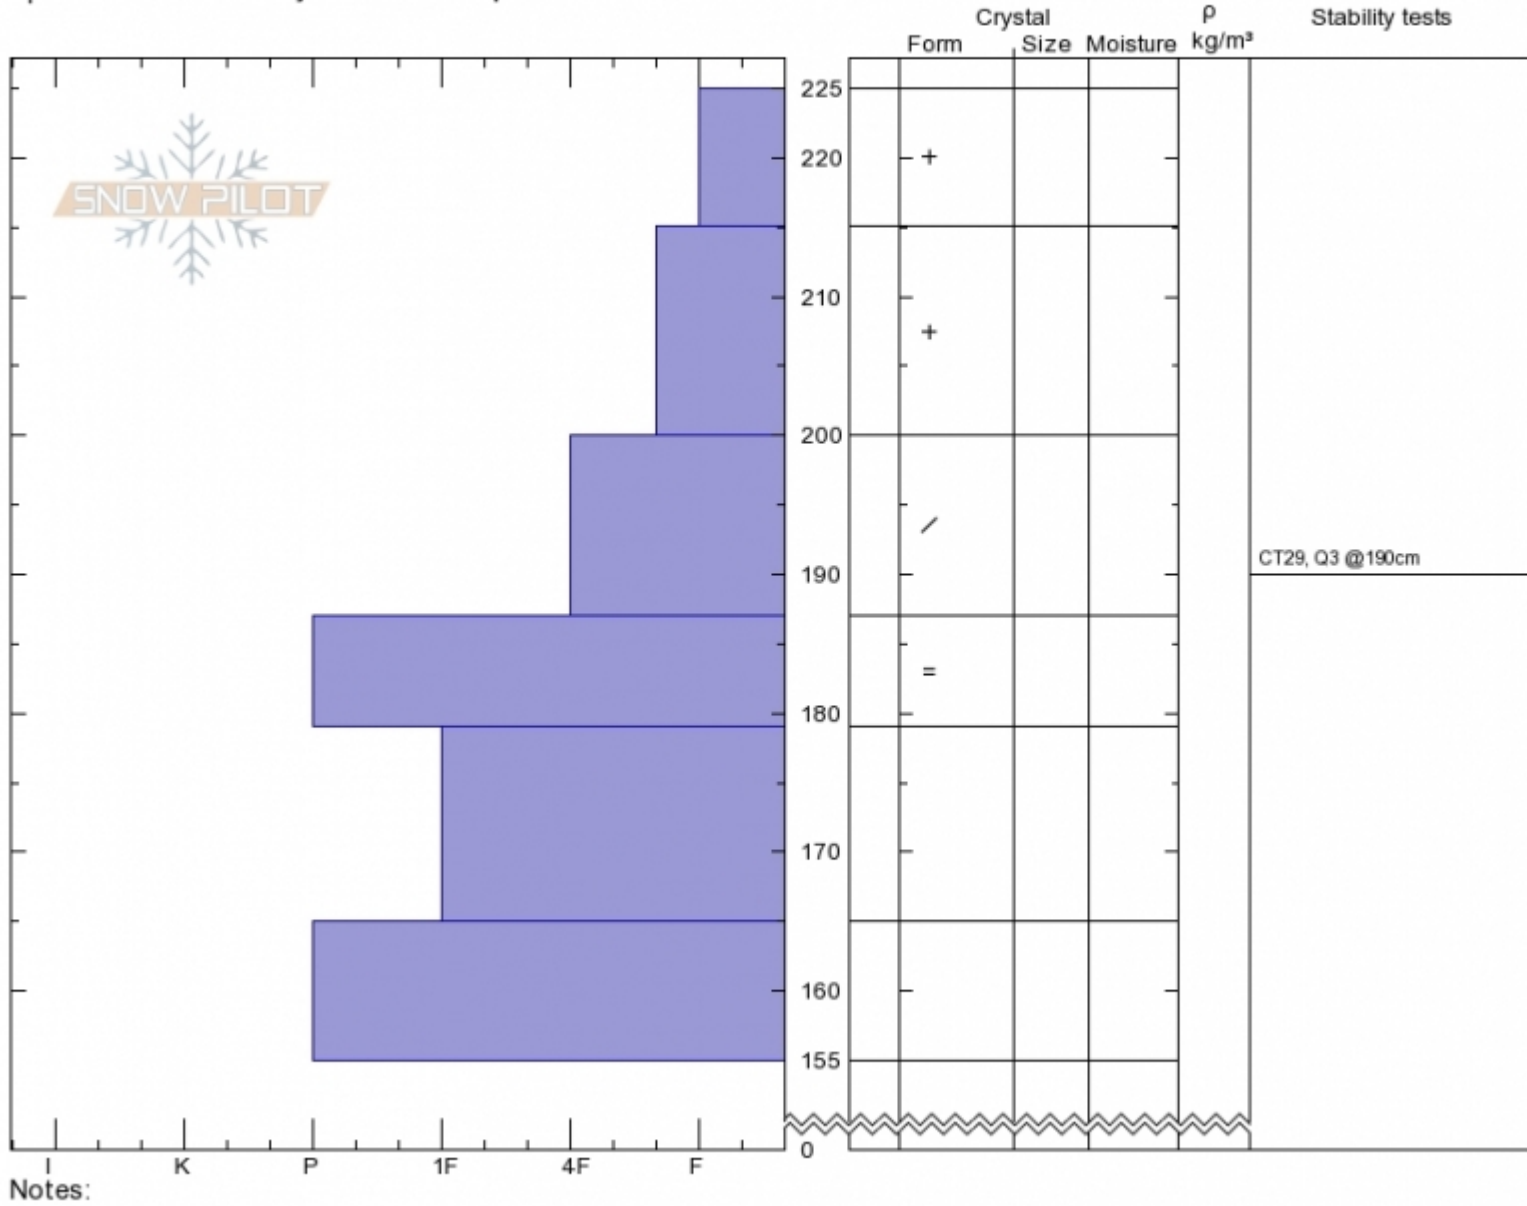

Top of Sometimes
Bridger Range
MT
Elevation: **8450 ft**
Aspect: **65°**
Specifics: **Recent activity on different slopes**

Alex Marienthal
Fri Apr 12 17:00 2019
Co-ord: **45.81709N, -110.92857W**
Slope Angle: **25°**
Wind Loading: **no**

Stability: **Fair**
Air Temperature:
Sky Cover: **BKN**
Precipitation: **NO**
Wind: **Calm**

HS225
Stability Test Notes

Layer No

Advisory Region
Bridger Range
Bridger Range, 2019-04-19