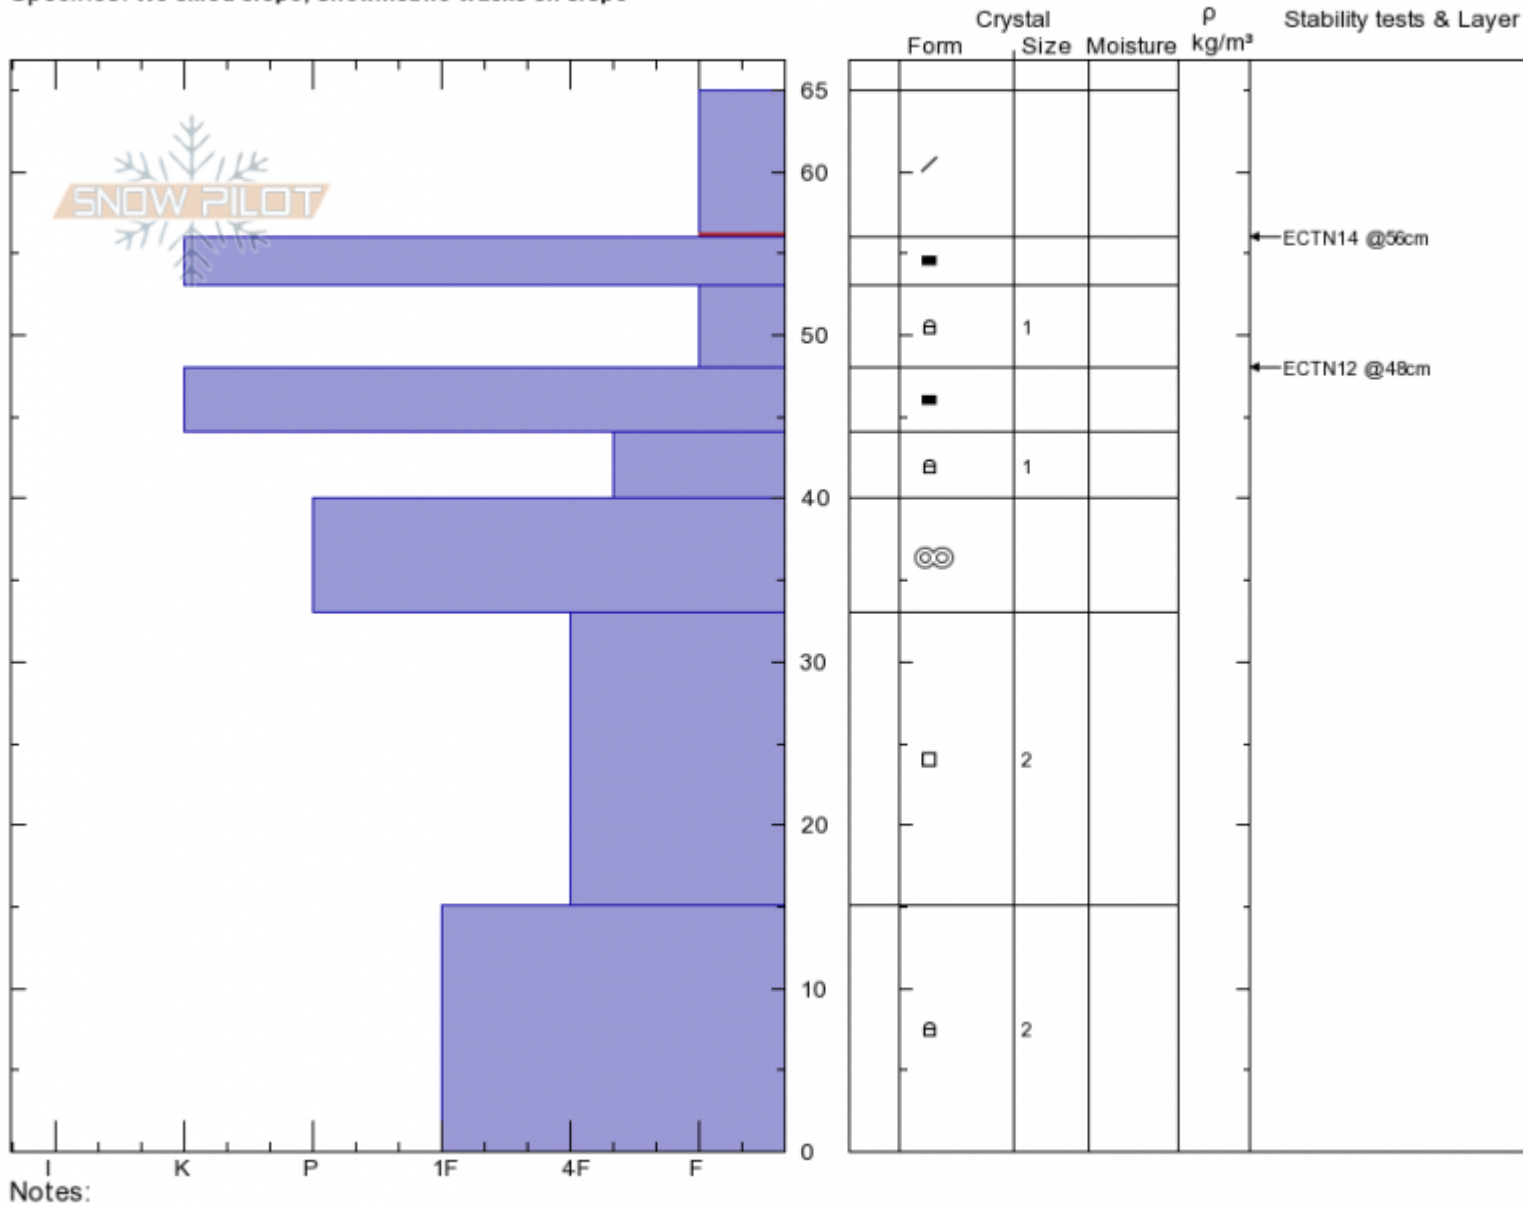

Marty's
 Cooke City
 MT
 Elevation: 9758 ft
 Aspect: SW
 Specifics: We skied slope; Snowmobile tracks on slope

Doug Chabot-Admin
 11/27/2019 - 10:30am
 Co-ord: 45.04834N, -109.94609W
 Slope Angle: 33°
 Wind Loading: previous

Stability: **Good**
 Air Temperature: -14°C
 Sky Cover: **OVC**
 Precipitation: **NO**
 Wind:

HS:65 Layer Notes:
 65-56cm: **Problematic layer**

Advisory Region
 Cooke City
 Longitude
 -109.96W
 Latitude
 45.05N