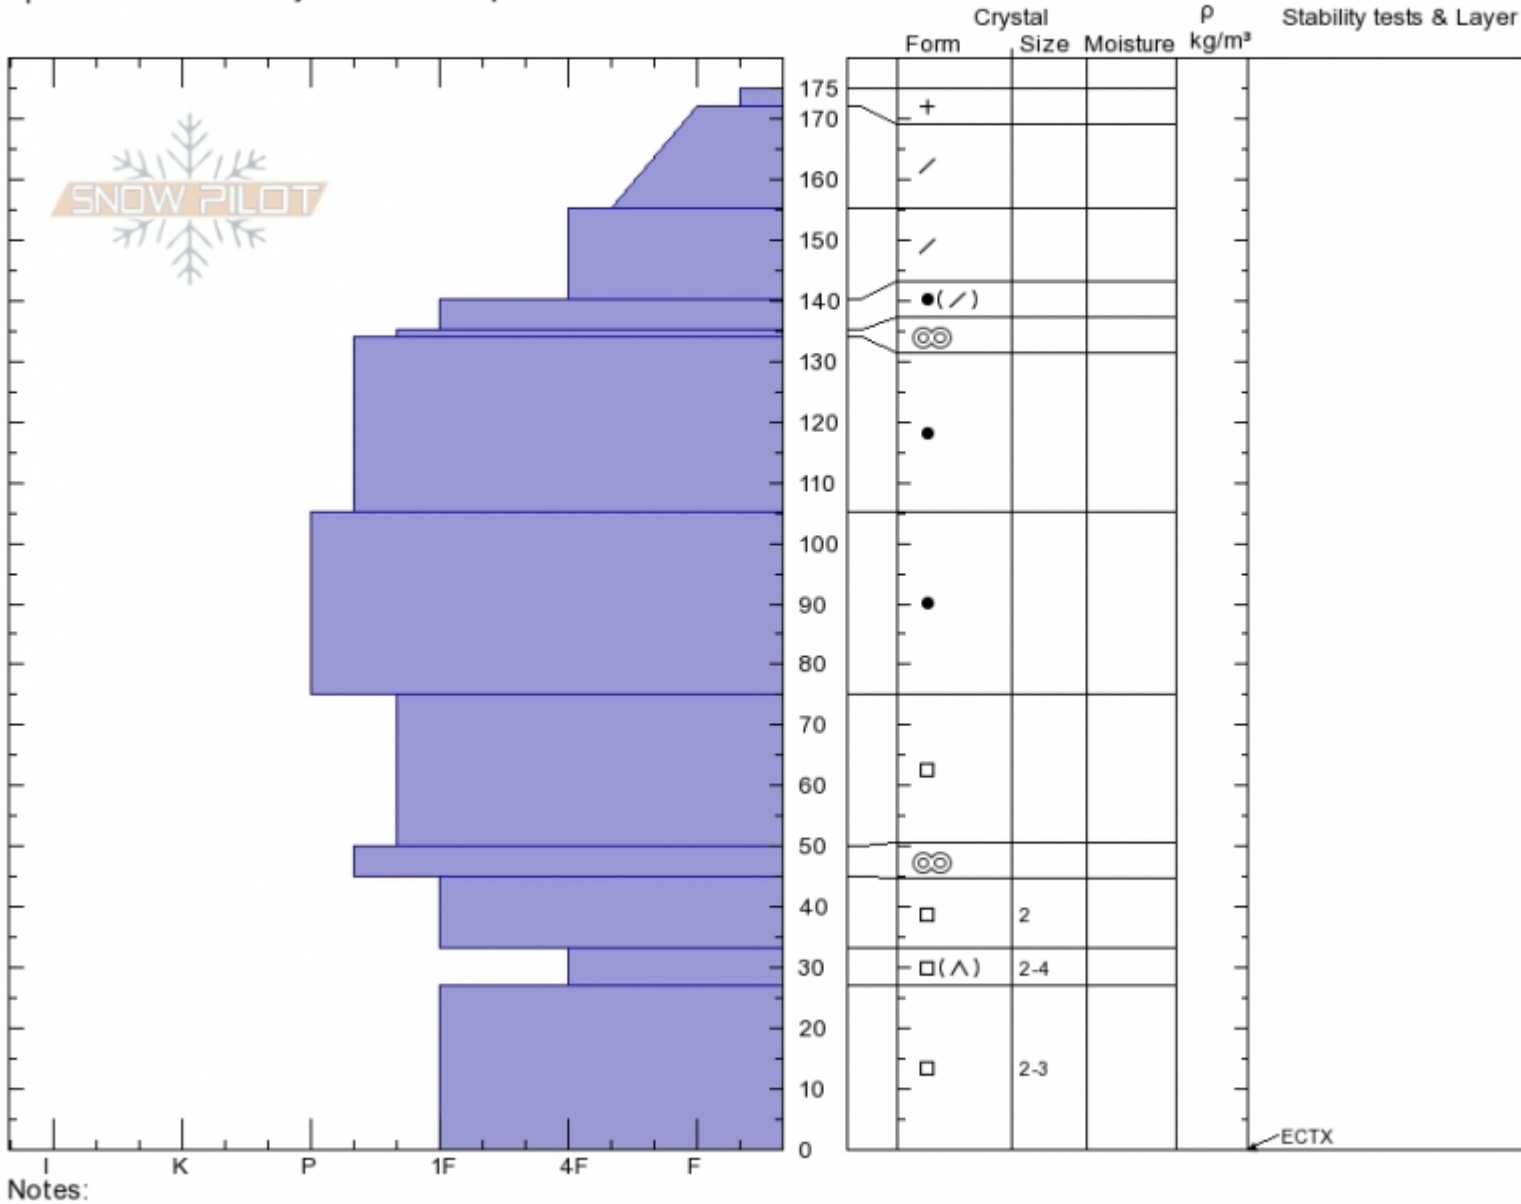

South Rasta Chute
Cooke City
MT
 Elevation: **9539 ft**
 Aspect: **195°**
 Specifics: **Recent activity on different slopes**

Alex Marienthal
01/31/2020 - 3:00pm
 Co-ord: **45.06893N, -109.94426W**
 Slope Angle: **25°**
 Wind Loading:

Stability: **Good**
 Air Temperature:
 Sky Cover: **OVC**
 Precipitation: **NO**
 Wind: **Calm**

HS: **175** Layer Notes:
 33-27cm: **Problematic layer**

Advisory Region
 Cooke City
 Longitude
 -109.95W
 Latitude
 45.07N
 Cooke City, 2020-02-02