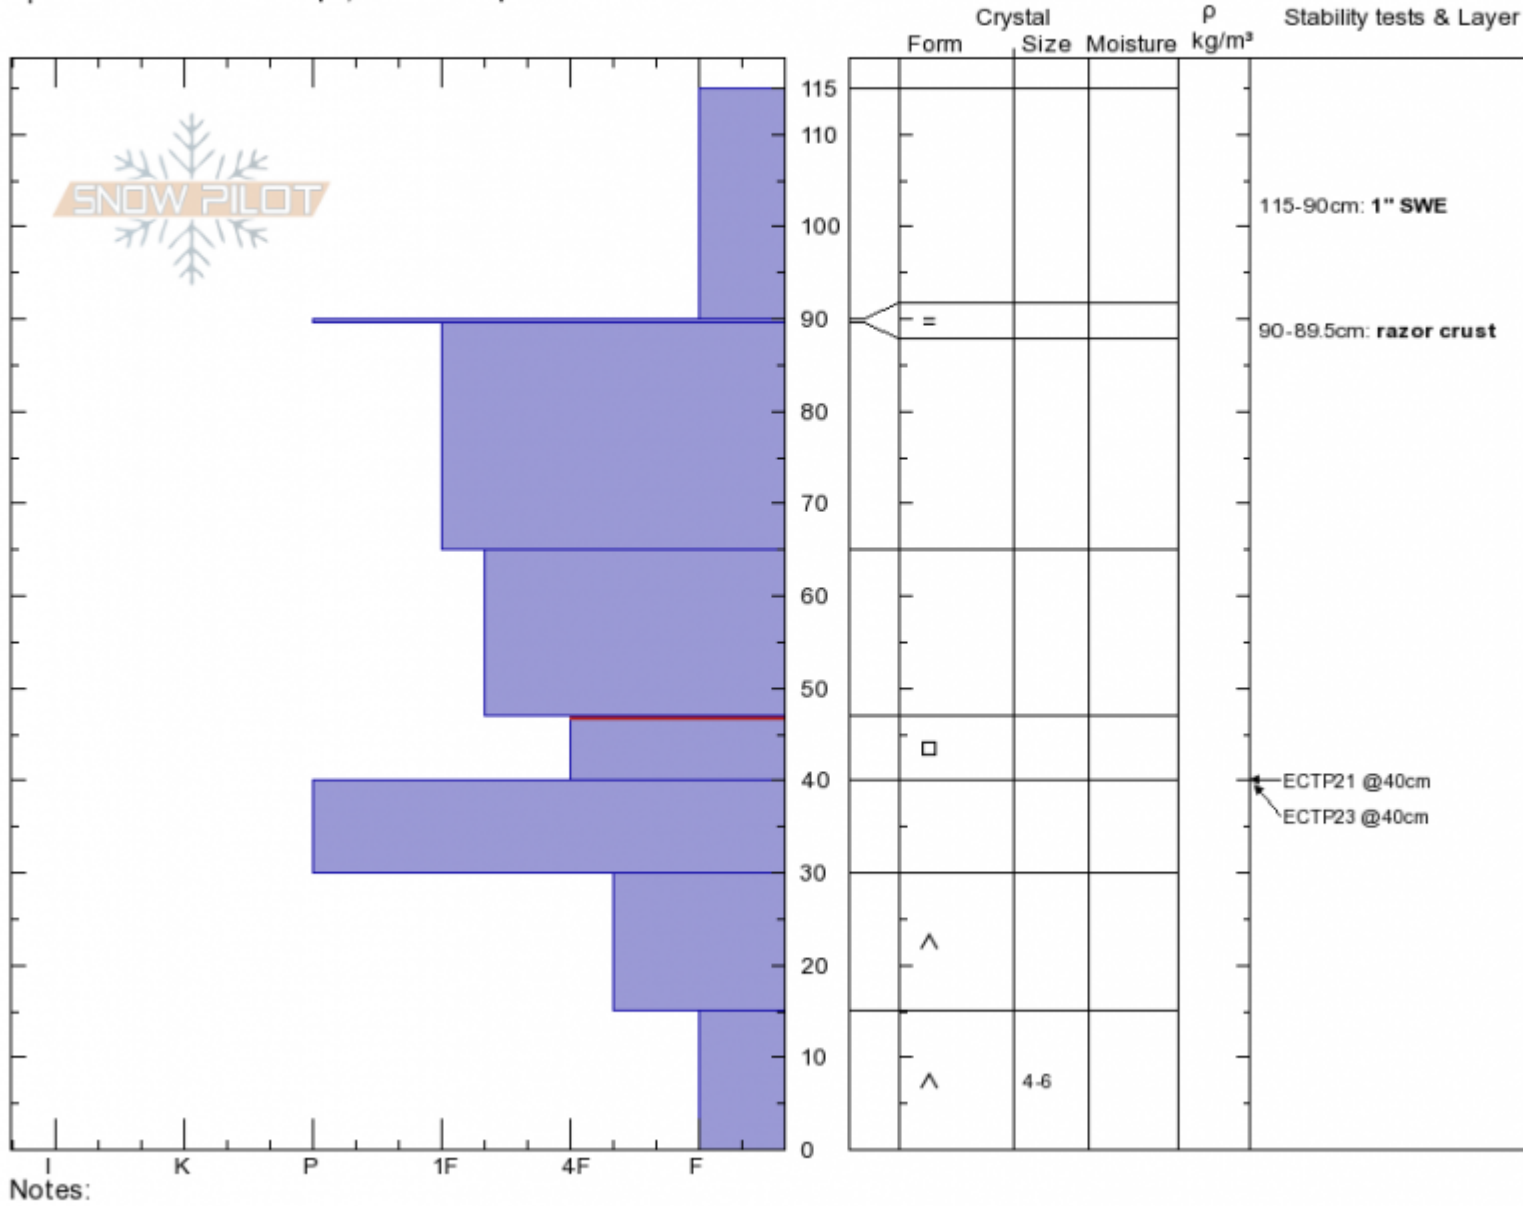

**Above Hebgen Lake**  
**Henry Mtns**  
**MT**  
 Elevation: **9025 ft**  
 Aspect: **160°**  
 Specifics: **Ski tracks on slope; We skied slope**

**Doug Chabot-Admin**  
**02/04/2020 - 12:30pm**  
 Co-ord: **44.83425N, -111.34635W**  
 Slope Angle: **24°**  
 Wind Loading: **no**

Stability: **Fair**  
 Air Temperature: **-9°C**  
 Sky Cover: **CLR**  
 Precipitation: **NO**  
 Wind: **Calm**

HS: **115**    Layer Notes:  
 115-90cm: **1" SWE**  
 90-89.5cm: **razor crust**  
 47-40cm: **Problematic layer**

Advisory Region  
 Lionhead Range  
 Longitude  
 -111.34W  
 Latitude  
 44.84N  
 Lionhead Range, 2020-02-05