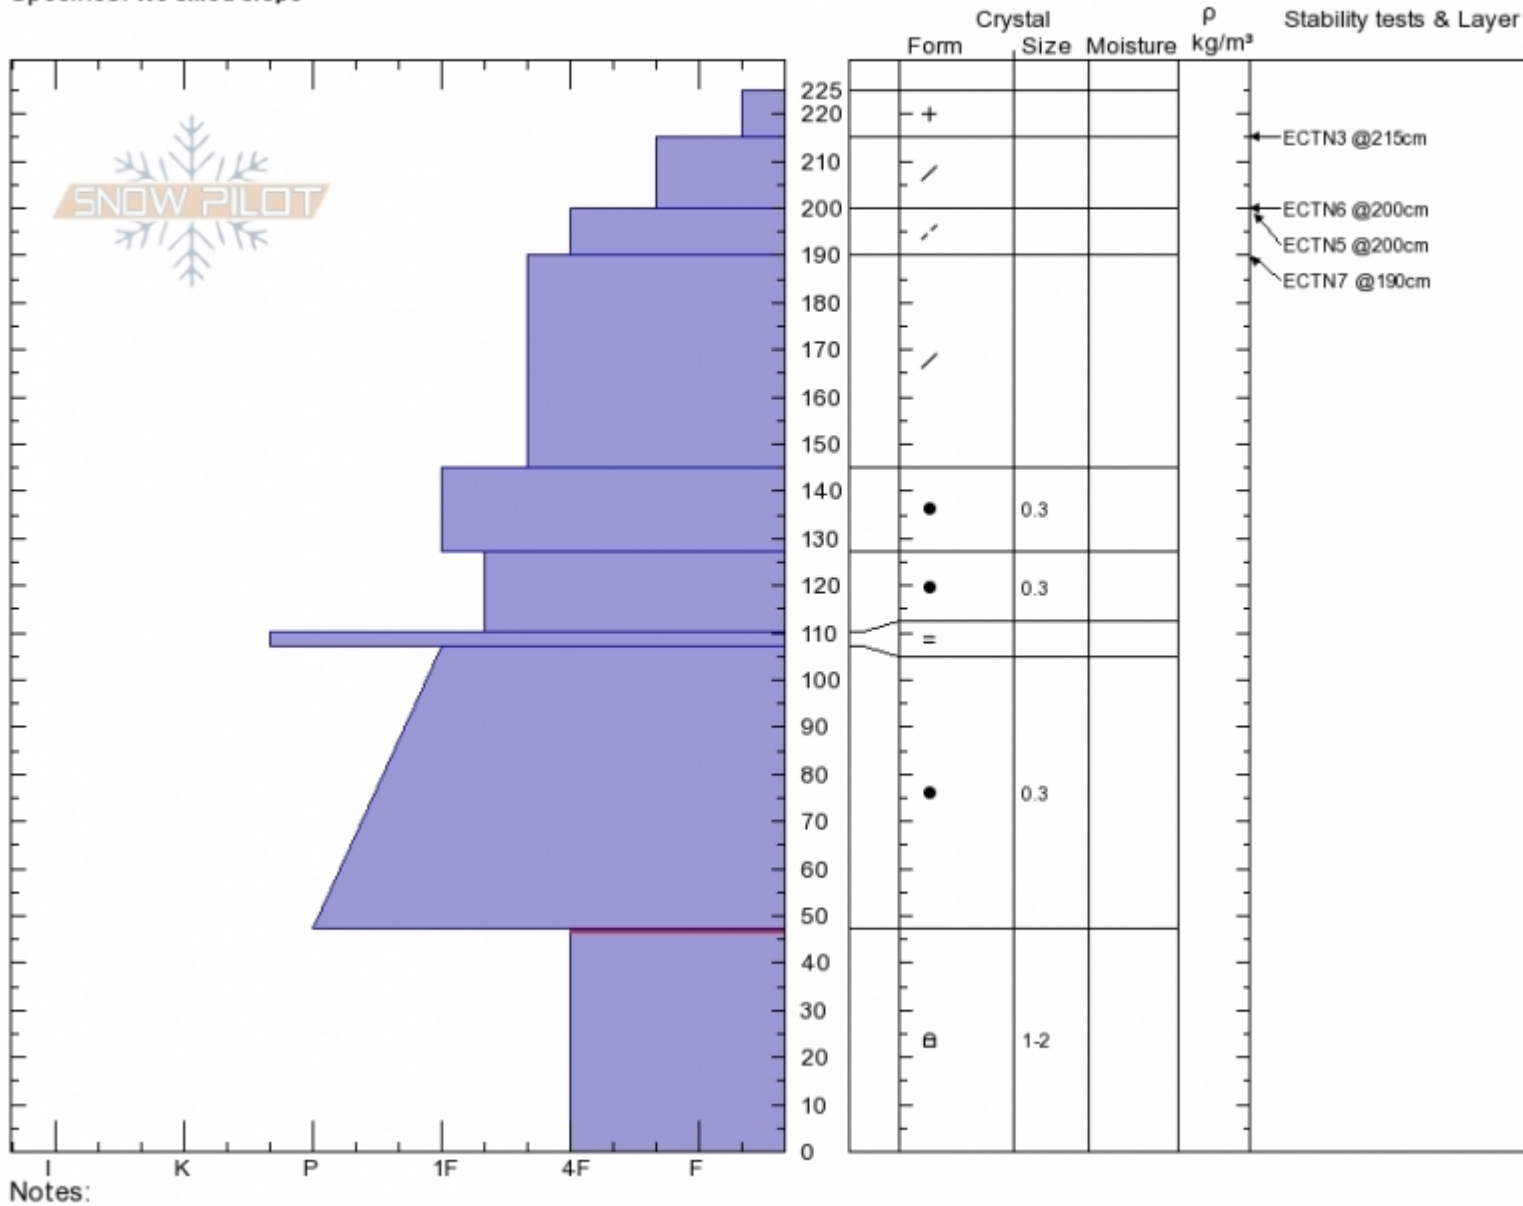

**The Thone**  
**Bridger Range**  
**MT**  
 Elevation: **8102 ft**  
 Aspect: **90°**  
 Specifics: **We skied slope**

**Dave Zinn**  
**02/12/2020 - 11:00am**  
 Co-ord: **45.88363N, -110.95008W**  
 Slope Angle: **30°**  
 Wind Loading: **no**

Stability: **Fair**  
 Air Temperature:  
 Sky Cover: **OVC**  
 Precipitation: **S2**  
 Wind: **N Calm**

HS:**225** Layer Notes:  
 PF:**75** 47-0cm:**Problematic layer**  
 PS:**30**

Notes:  
 Advisory Region  
 Bridger Range  
 Longitude  
 -110.95W  
 Latitude  
 45.88N  
 Bridger Range, 2020-02-12