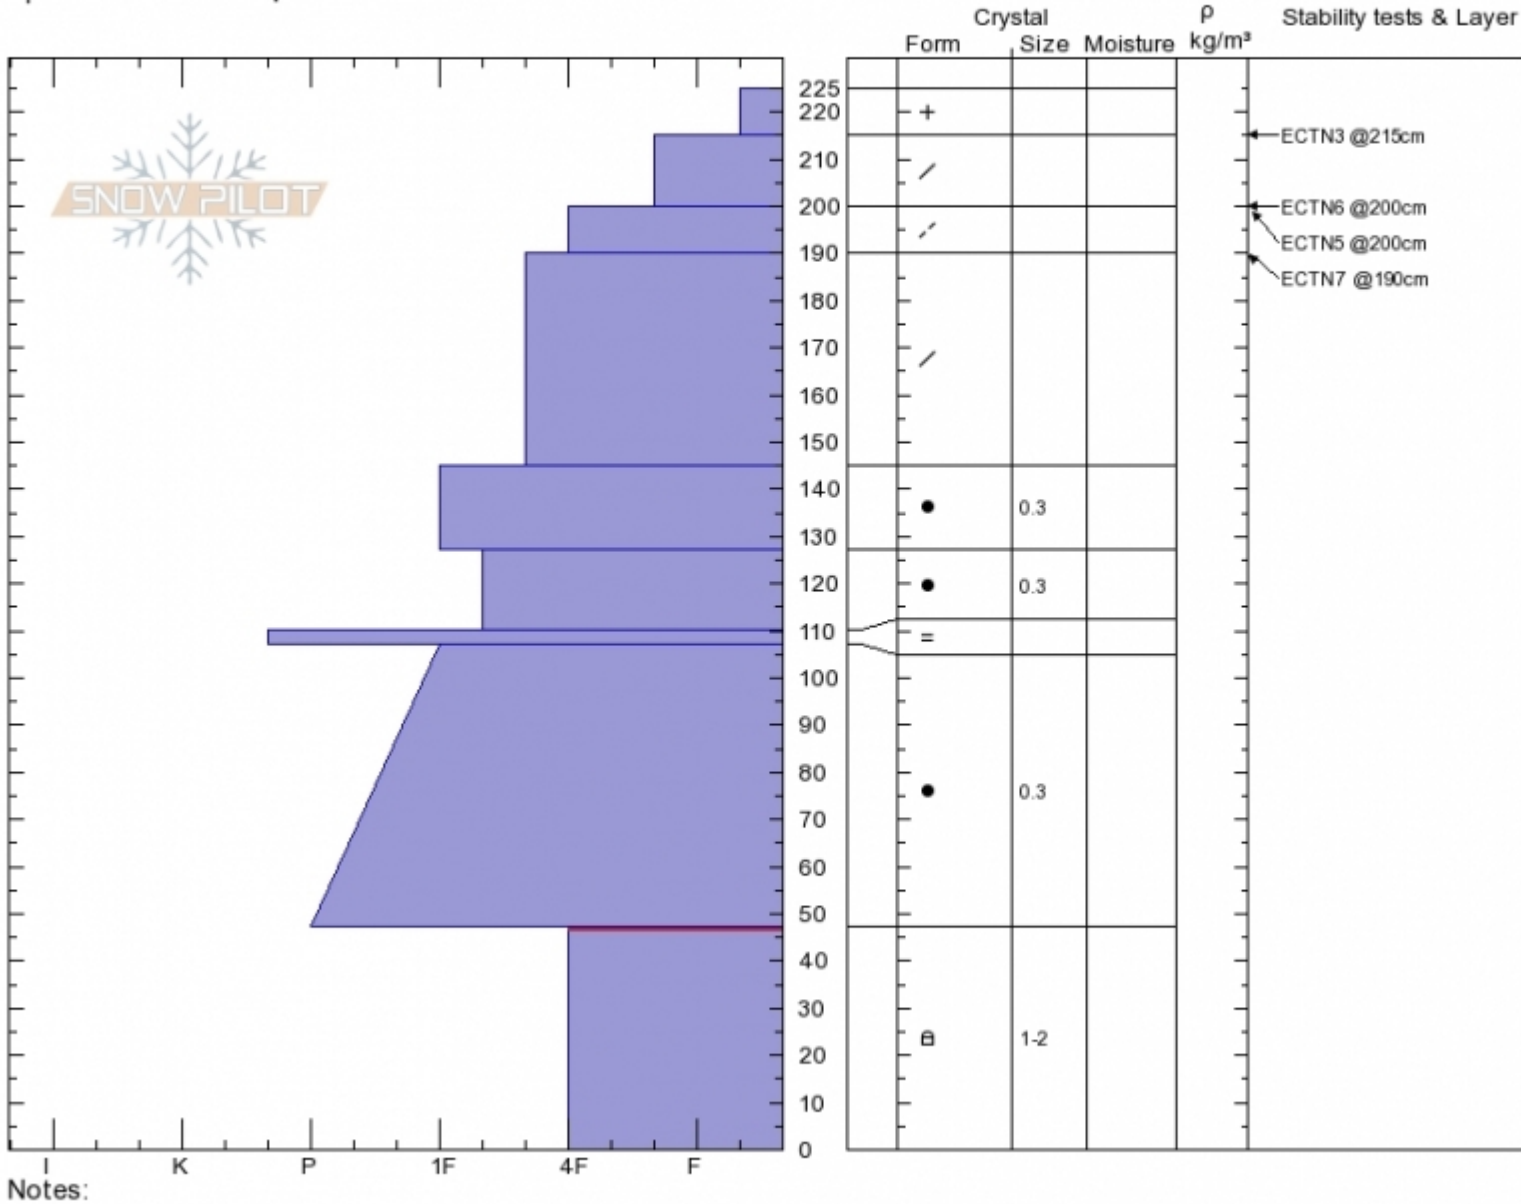

**The Thone**  
**Bridger Range**  
**MT**  
 Elevation: **8102 ft**  
 Aspect: **90°**  
 Specifics: **We skied slope**

**Dave Zinn**  
**02/12/2020 - 11:00am**  
 Co-ord: **45.88363N, -110.95008W**  
 Slope Angle: **30°**  
 Wind Loading: **no**

Stability: **Fair**  
 Air Temperature:  
 Sky Cover: **OVC**  
 Precipitation: **S2**  
 Wind: **N Calm**

HS:**225** Layer Notes:  
 PF:**75** 47-0cm:**Problematic layer**  
 PS:**30**

Advisory Region  
 Bridger Range  
 Longitude  
 -110.95W  
 Latitude  
 45.88N  
 Bridger Range, 2020-02-12