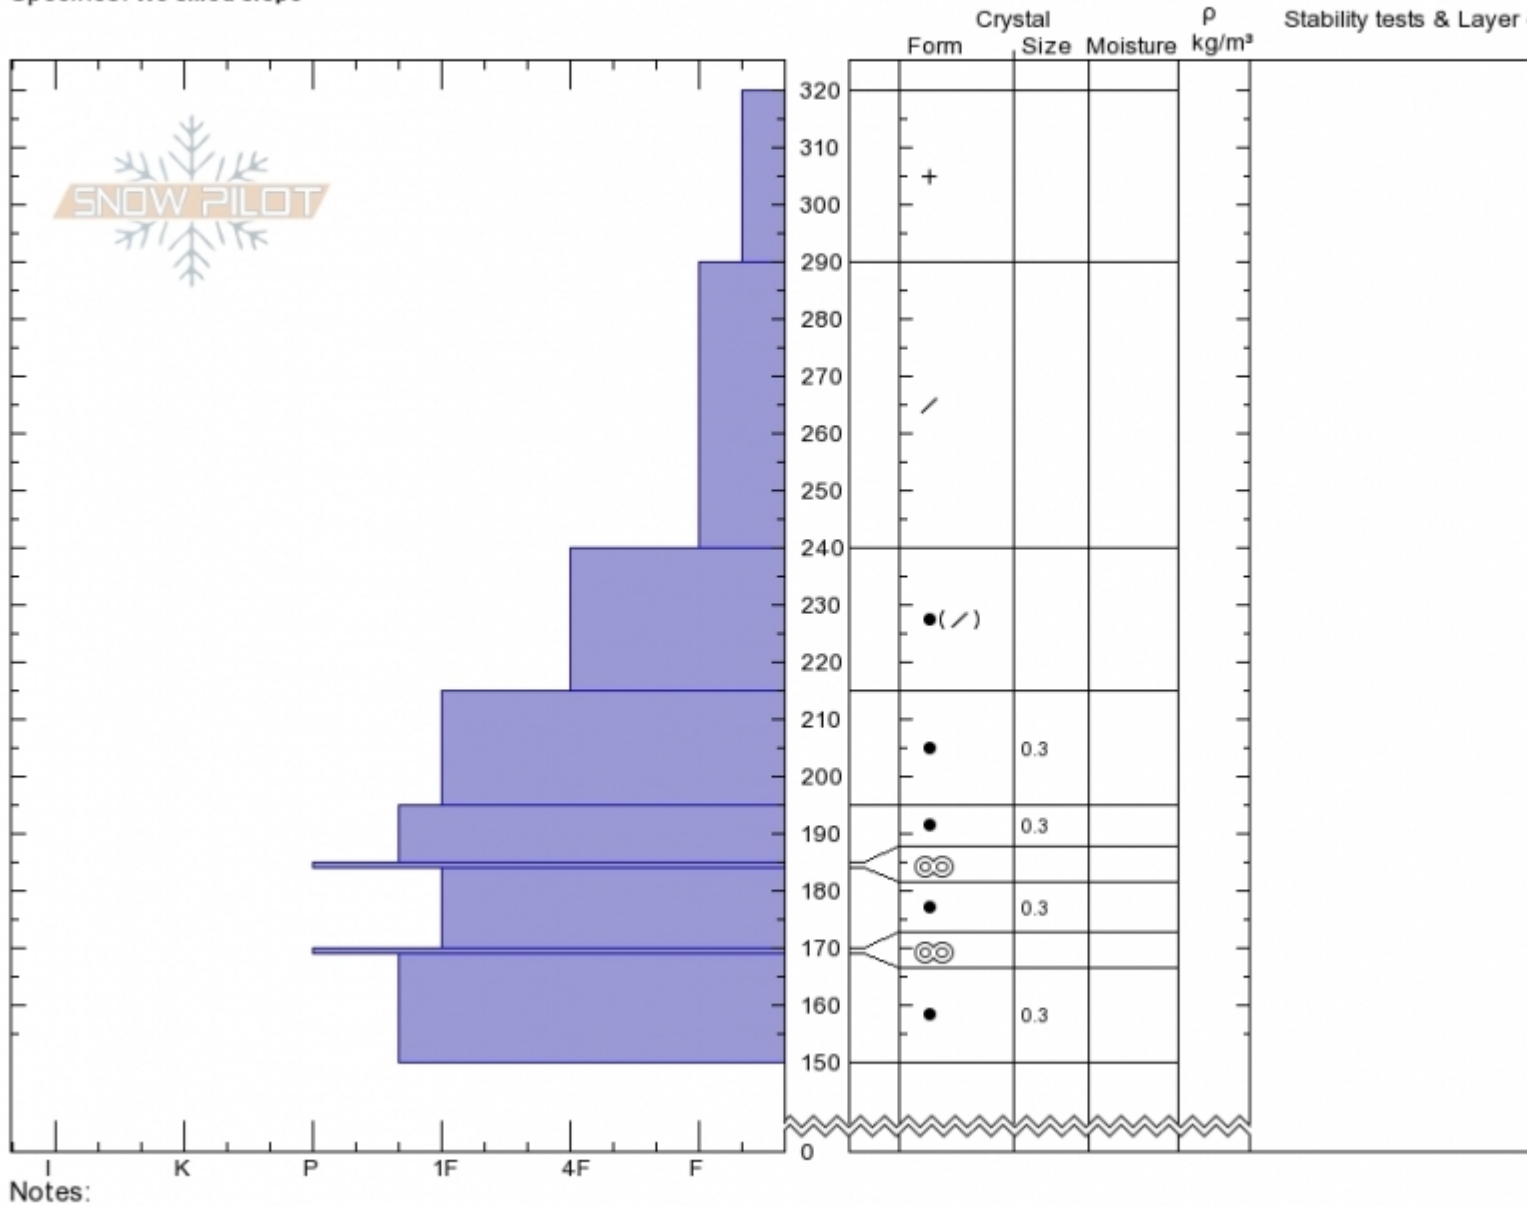

**Rasta Chutes**  
**Cooke City**  
**MT**  
 Elevation: **9900 ft**  
 Aspect: **210°**  
 Specifics: **We skied slope**

**Dave Zinn**  
**02/16/2020 - 12:00pm**  
 Co-ord: **45.07058N, -109.94516W**  
 Slope Angle: **30°**  
 Wind Loading: **no**

Stability: **Good**  
 Air Temperature:  
 Sky Cover: **OVC**  
 Precipitation: **S2**  
 Wind: **W Light Breeze**

HS:**320** Layer Notes:  
 PF:**100**  
 PS:**60**

Advisory Region  
 Cooke City  
 Longitude  
 -109.95W  
 Latitude  
 45.07N  
 Cooke City, 2020-02-16