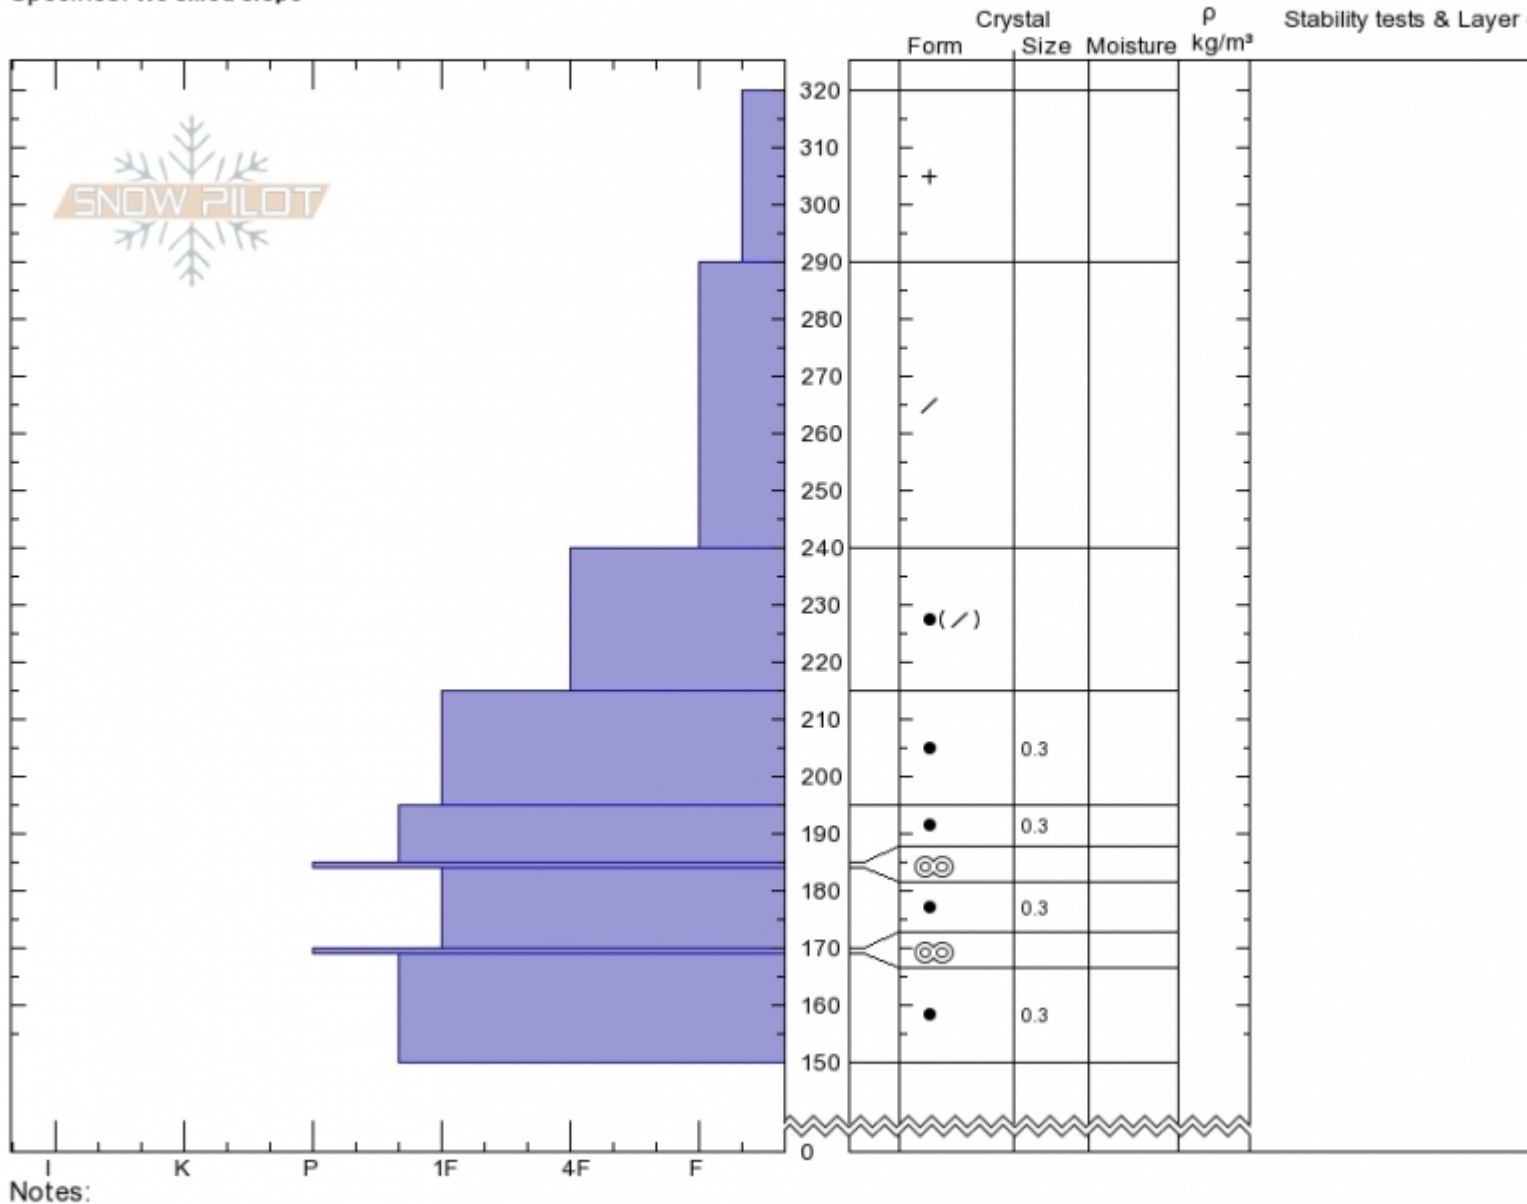

Rasta Chutes
Cooke City
MT
 Elevation: **9900 ft**
 Aspect: **210°**
 Specifics: **We skied slope**

Dave Zinn
02/16/2020 - 12:00pm
 Co-ord: **45.07058N, -109.94516W**
 Slope Angle: **30°**
 Wind Loading: **no**

Stability: **Good**
 Air Temperature:
 Sky Cover: **OVC**
 Precipitation: **S2**
 Wind: **W Light Breeze**

HS:**320** Layer Notes:
 PF:**100**
 PS:**60**

Advisory Region
 Cooke City
 Longitude
 -109.95W
 Latitude
 45.07N
 Cooke City, 2020-02-16