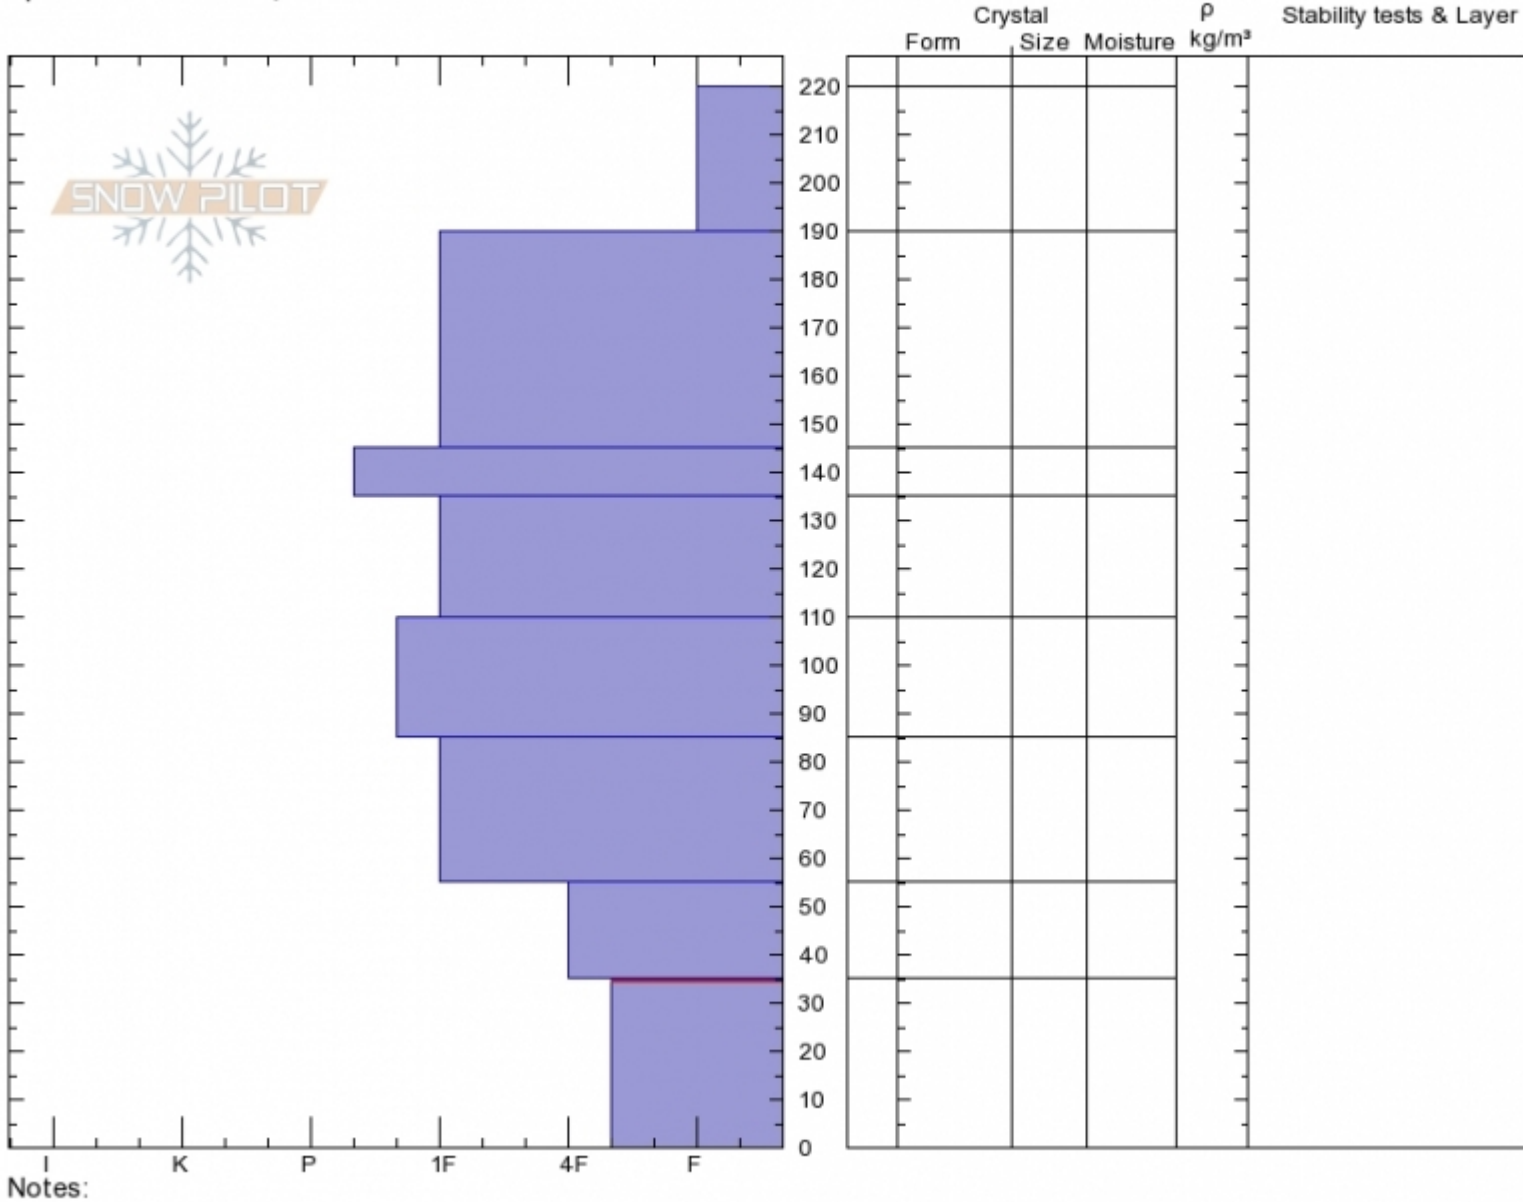

Skyline West
Madison Range-S
MT
Elevation: 9600 ft
Aspect: 275°
Specifics: We skied slope

Ian Hoyer
02/19/2020 - 1:00pm
Co-ord: 44.90188N, -111.19656W
Slope Angle: 25°
Wind Loading: no

Stability: **Good**
Air Temperature:
Sky Cover: **CLR**
Precipitation: **NO**
Wind: **Calm**

HS:220 Layer Notes:
35-0cm: **Problematic layer**

Notes:
Advisory Region
Southern Madison
Longitude
-111.23W
Latitude
44.92N
Southern Madison, 2020-02-20