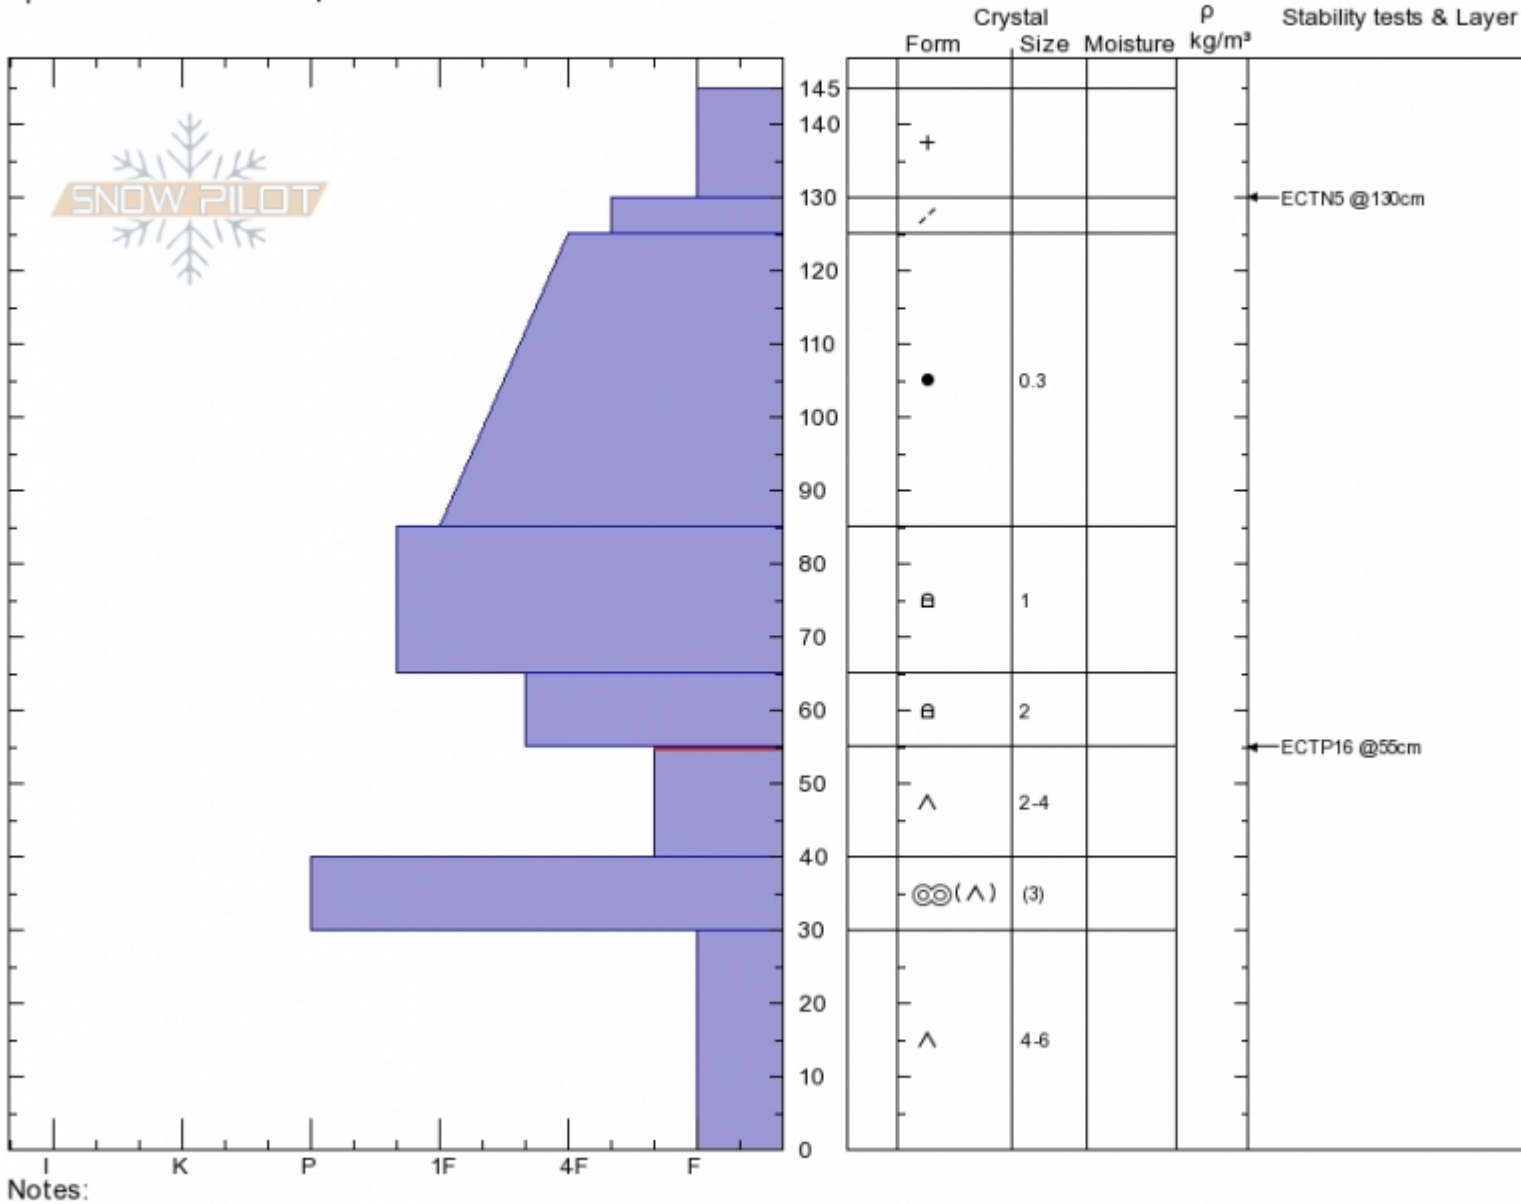

Tyler's Starting Zone
 Madison Range-N
 MT
 Elevation: 9089 ft
 Aspect: 220°
 Specifics: Ski tracks on slope

Dave Zinn
 02/24/2020 - 11:00am
 Co-ord: 45.32294N, -111.38162W
 Slope Angle: 30°
 Wind Loading: no

Stability: Fair
 Air Temperature: -12°C
 Sky Cover: OVC
 Precipitation: S-1
 Wind: W Light Breeze

HS:145
 PF:30
 Layer Notes: 55-40cm:Problematic layer

Advisory Region
 Northern Madison
 Longitude
 -111.39W
 Latitude
 45.34N

Forecast link: [GNFAC Avalanche Forecast for Tue Feb 25, 2020](#)
 Northern Madison, 2020-02-24