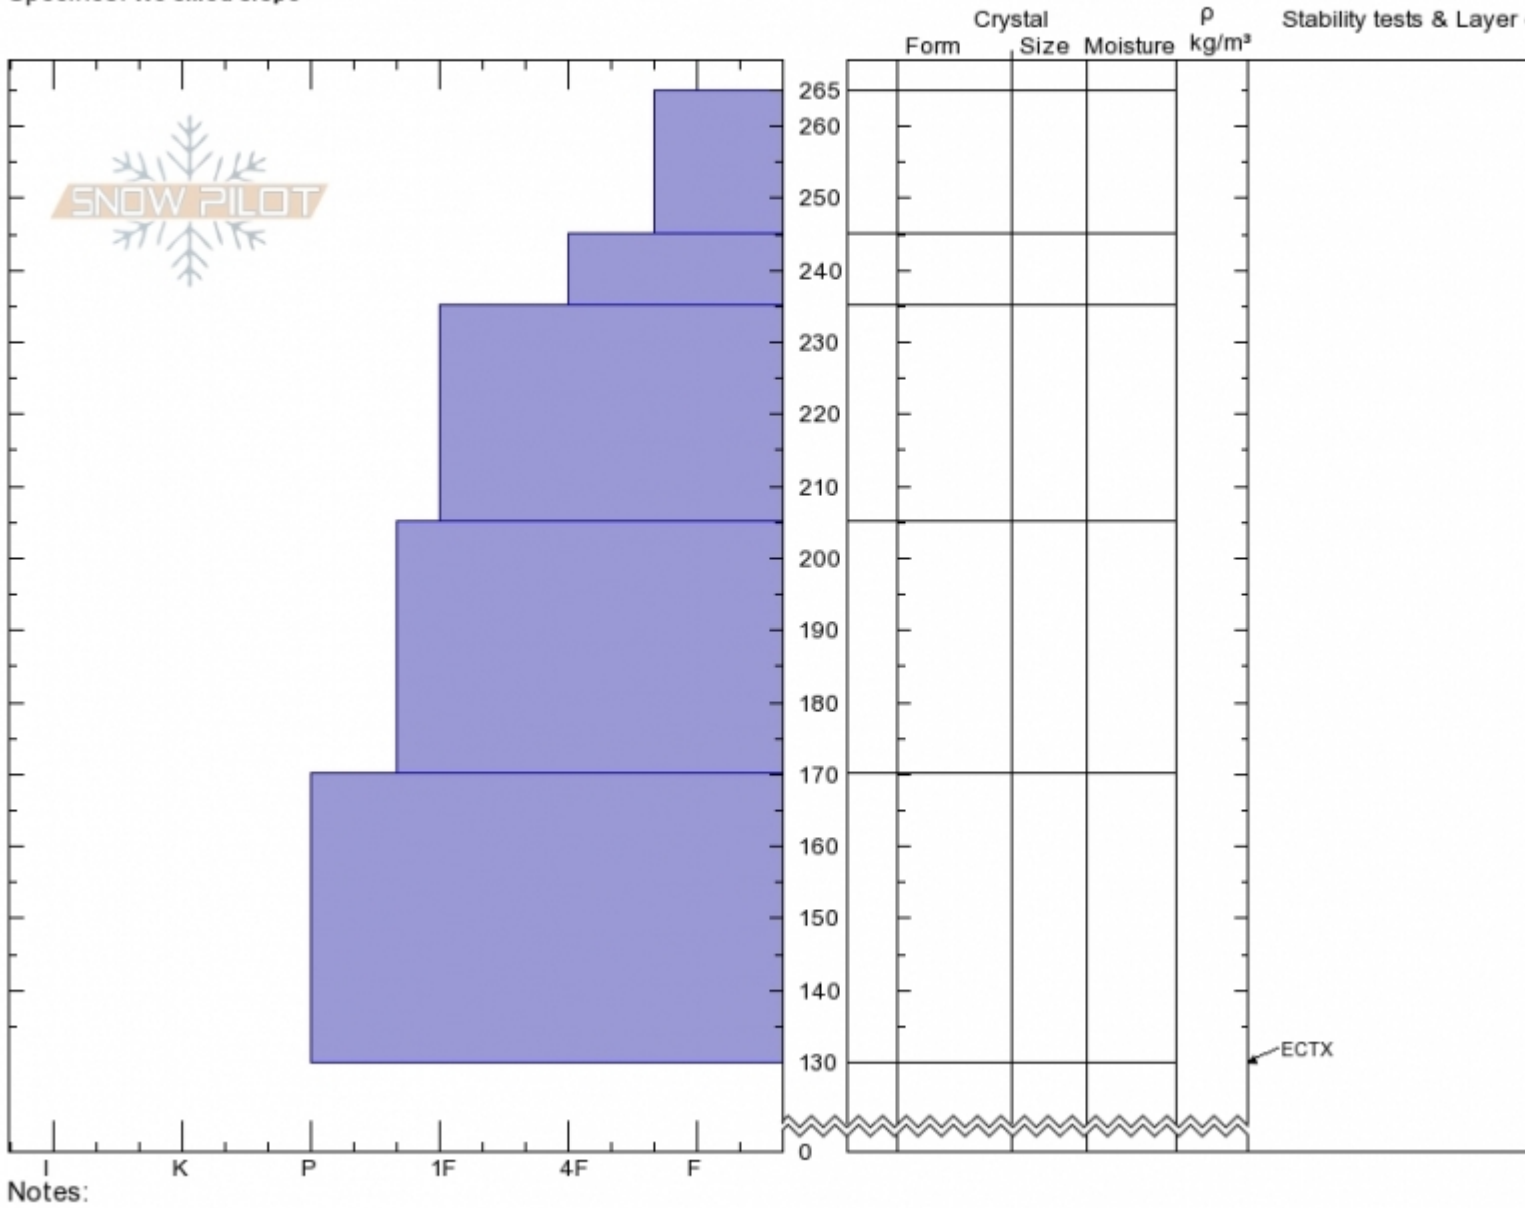

**Republic Creek**  
**Beartooths**  
**MT**  
 Elevation: **9800 ft**  
 Aspect: **240°**  
 Specifics: **We skied slope**

**Spencer Jonas**  
**02/24/2020 - 1:30pm**  
 Co-ord: **44.98517N, -109.92538W**  
 Slope Angle: **28°**  
 Wind Loading:

Stability:  
 Air Temperature:  
 Sky Cover: **BKN**  
 Precipitation: **NO**  
 Wind: **S Light Breeze**

HS: **265**    Layer Notes:  
 PS: **20**

Advisory Region  
 Cooke City  
 Longitude  
 -109.94W  
 Latitude  
 44.99N