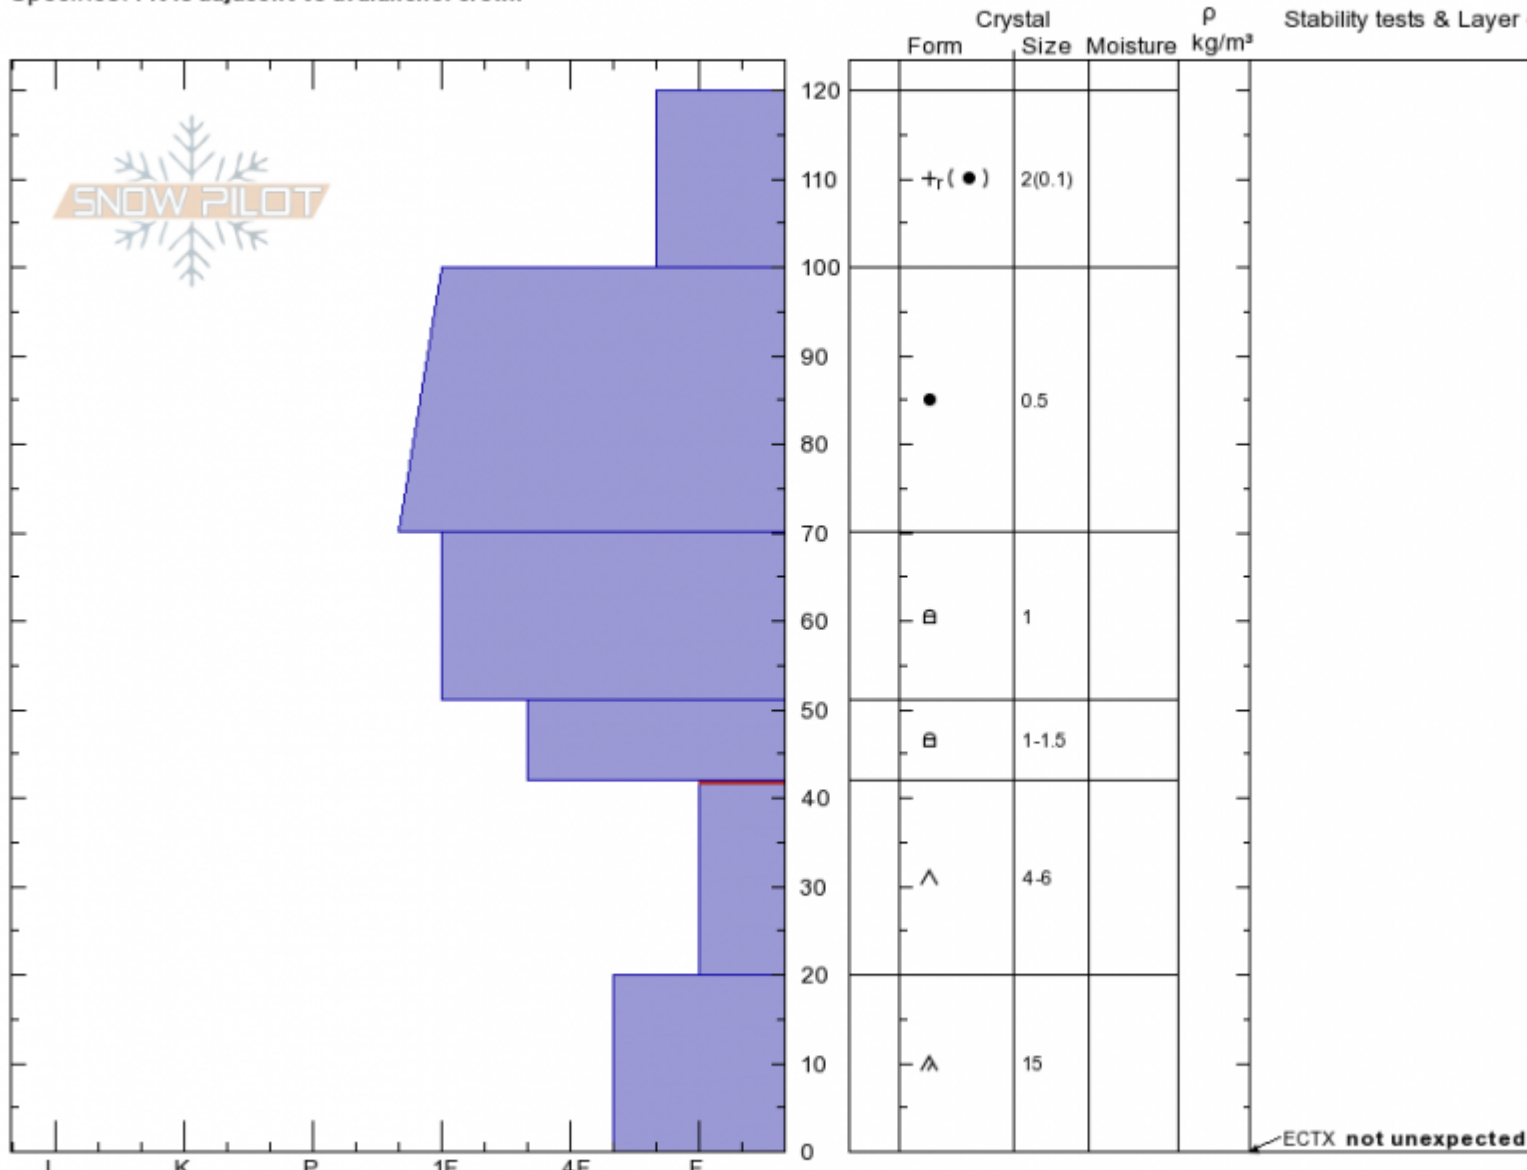

Groomer Crown Profile Doug Chabot-Admin
 Gallatin Range-N 02/28/2020 - 11:30am
 MT Co-ord: 45.38528N, -111.06987W
 Elevation: 7802 ft Slope Angle: 38°
 Aspect: 270° Wind Loading: no
 Specifics: Pit is adjacent to avalanche: crown

Stability: **Poor**
 Air Temperature: 0.5°C
 Sky Cover: CLR
 Precipitation: **NO**
 Wind: **Calm**

HS:120 Layer Notes:
 42-20cm: **Problematic layer**

Notes: This avalanche was triggered by a groomer at 8:15 p.m. on 2/27. Info is here: <https://www.mtavalanche.com/node/22269>

Advisory Region
 Northern Gallatin
 Longitude
 -111.22W
 Latitude
 45.45N

Avalanche Details: [Snowcat triggered avalanche in Swan Creek](#)
 Northern Gallatin, 2020-02-29