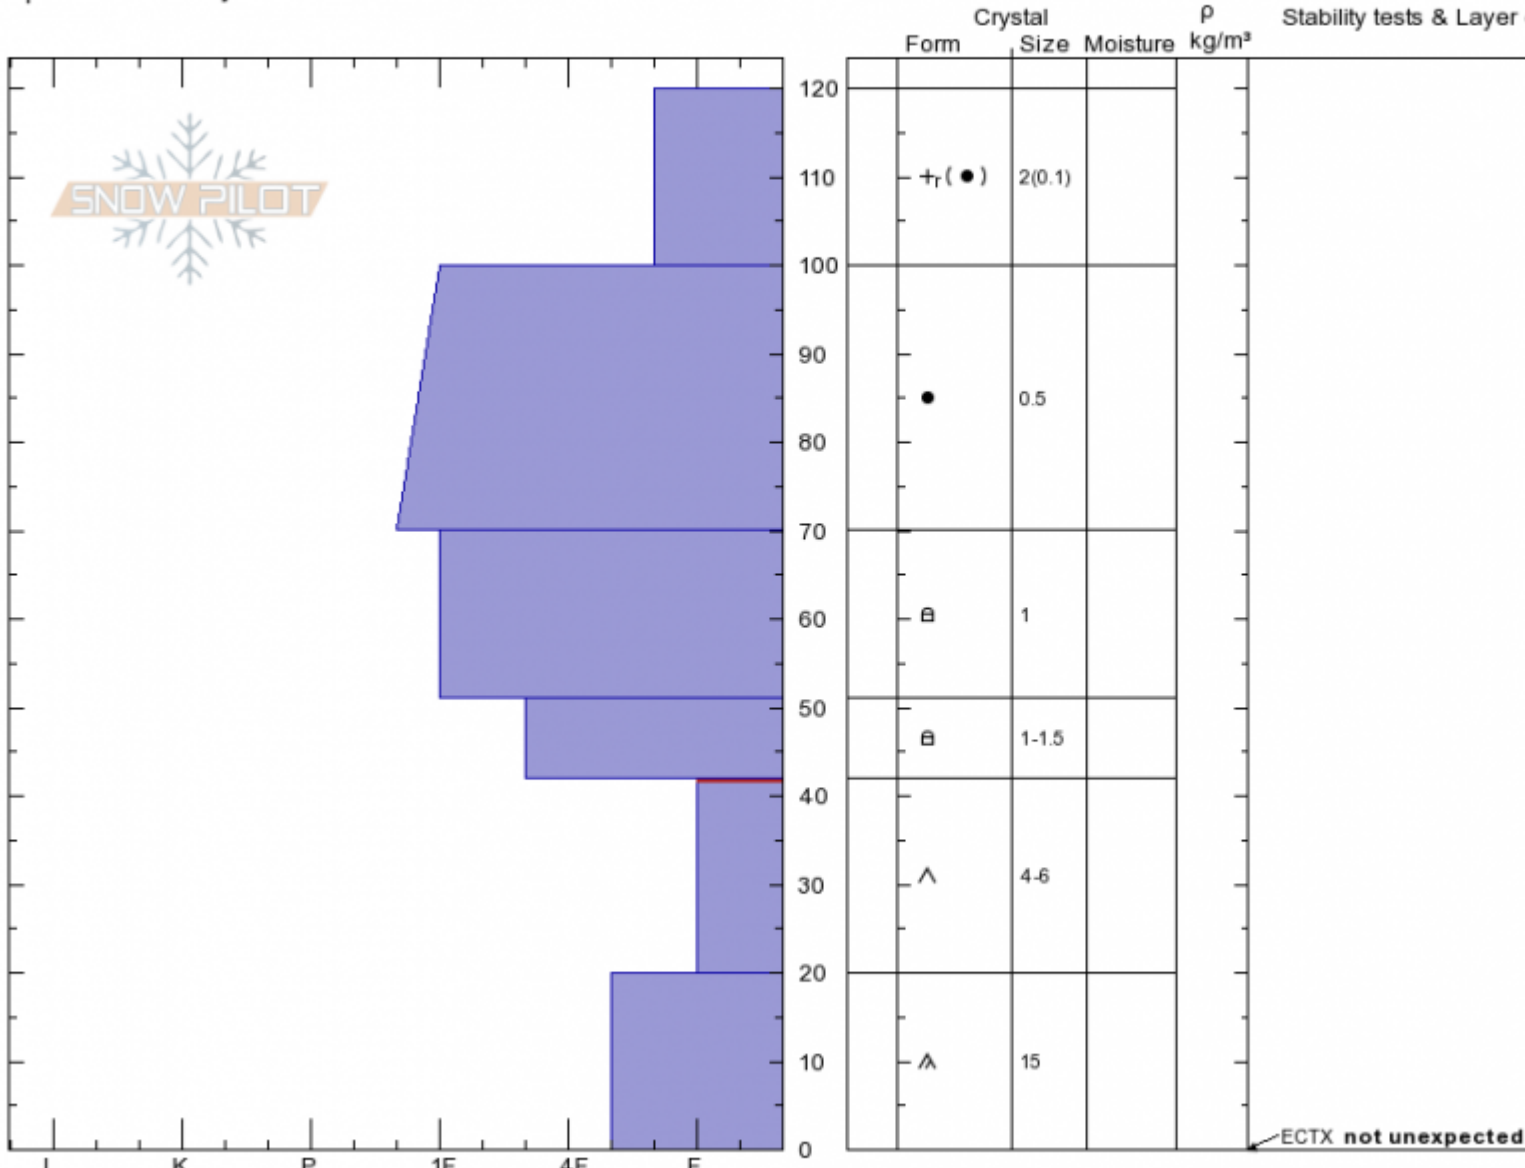

Groomer Crown Profile Doug Chabot-Admin  
 Gallatin Range-N 02/28/2020 - 11:30am  
 MT Co-ord: 45.38528N, -111.06987W  
 Elevation: 7802 ft Slope Angle: 38°  
 Aspect: 270° Wind Loading: no  
 Specifics: Pit is adjacent to avalanche: crown

Stability: **Poor**  
 Air Temperature: 0.5°C  
 Sky Cover: CLR  
 Precipitation: NO  
 Wind: **Calm**

HS:120 Layer Notes:  
 42-20cm:Problematic layer

Notes: This avalanche was triggered by a groomer at 8:15 p.m. on 2/27. Info is here: <https://www.mtavalanche.com/node/22269>

Advisory Region  
 Northern Gallatin  
 Longitude  
 -111.22W  
 Latitude  
 45.45N

**Avalanche Details:** [Snowcat triggered avalanche in Swan Creek](#)  
 Northern Gallatin, 2020-02-29