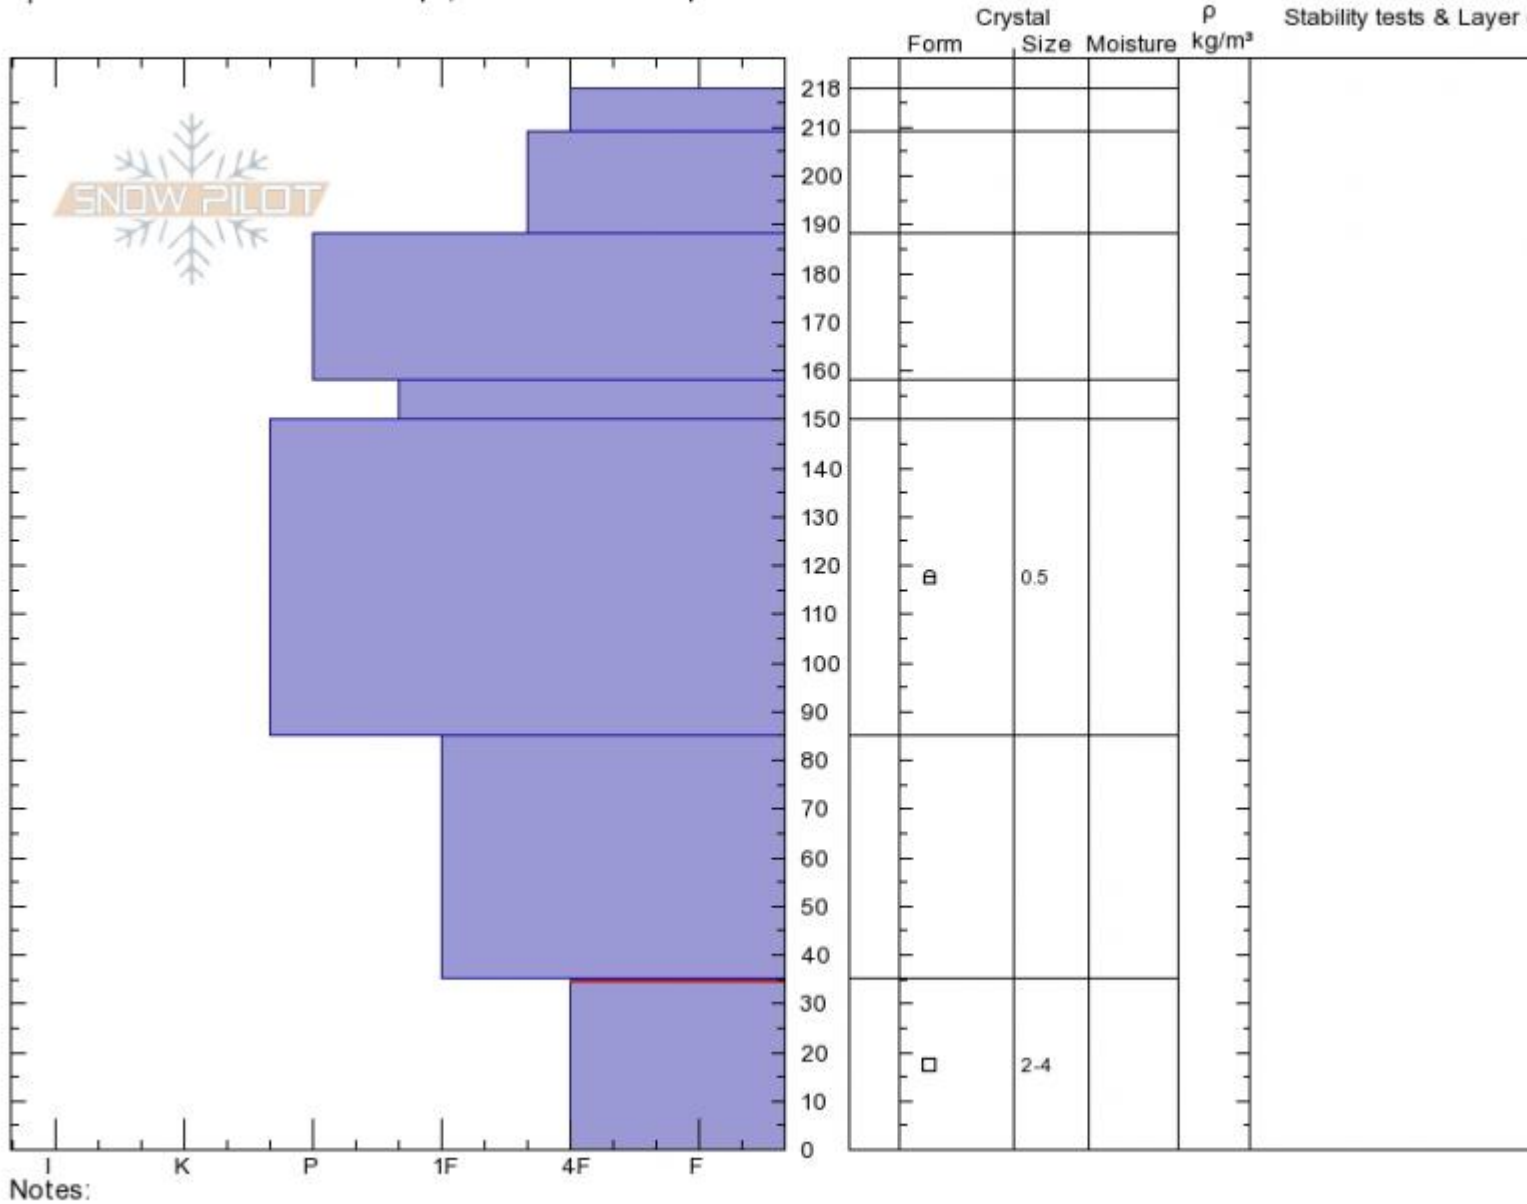

**Lionhead**  
**Lionhead Range**  
**MT**  
 Elevation: **8800 ft**  
 Aspect: **90°**  
 Specifics: **Snowmobile tracks on slope; We snowmobiled slope**

**Ian Hoyer**  
**03/05/2020 - 12:00pm**  
 Co-ord: **44.72613N, -111.31869W**  
 Slope Angle: **30°**  
 Wind Loading: **no**

Stability: **Good**  
 Air Temperature:  
 Sky Cover: **CLR**  
 Precipitation: **NO**  
 Wind: **Calm**

**HS:218** Layer Notes:  
**PF:15** 35.0cm:**Problematic layer**

Advisory Region  
 Lionhead Range  
 Longitude  
 -111.32W  
 Latitude  
 44.71N  
 Lionhead Range, 2020-03-07