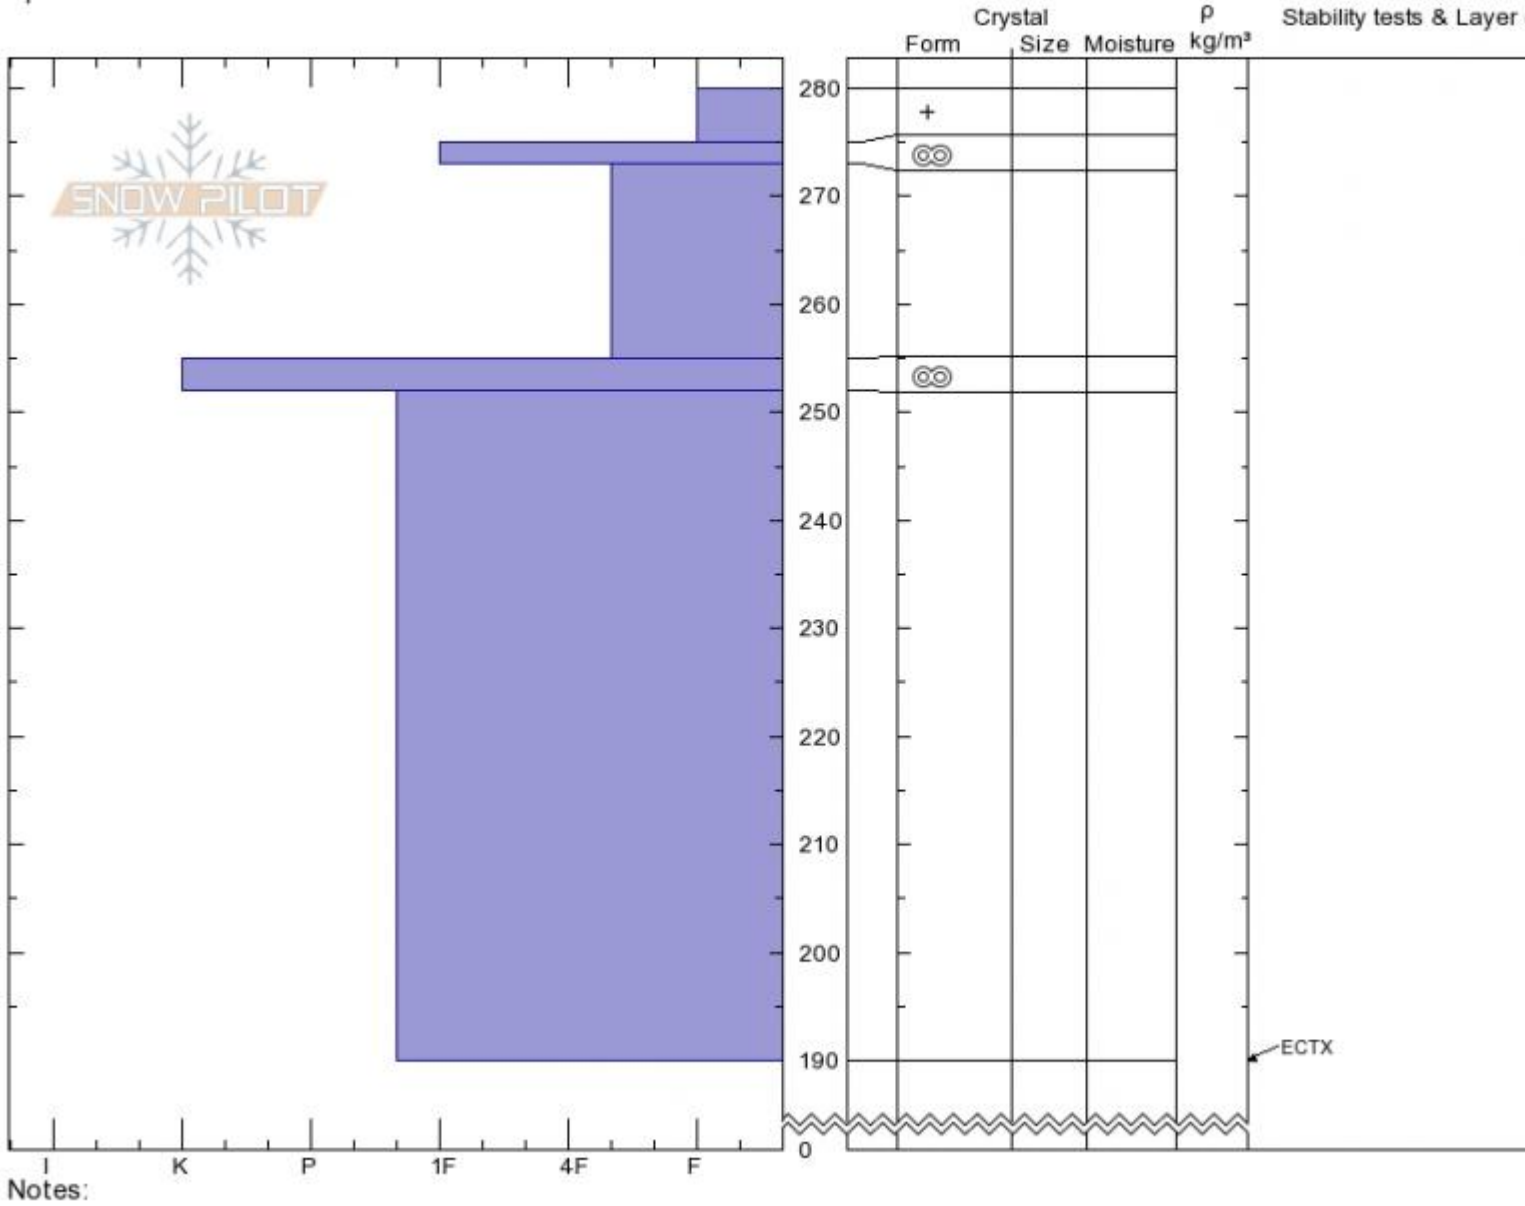

The Throne
Bridger Range
MT
Elevation: 8300 ft
Aspect: 105°
Specifics:

Ian Hoyer
03/12/2020 - 12:00pm
Co-ord: 45.88228N, -110.95212W
Slope Angle: 22°
Wind Loading:

Stability: **Good**
Air Temperature:
Sky Cover: **BKN**
Precipitation: **NO**
Wind: **Calm**

HS:280 Layer Notes:

Advisory Region
Bridger Range
Longitude
-110.95W
Latitude
45.88N
Bridger Range, 2020-03-14