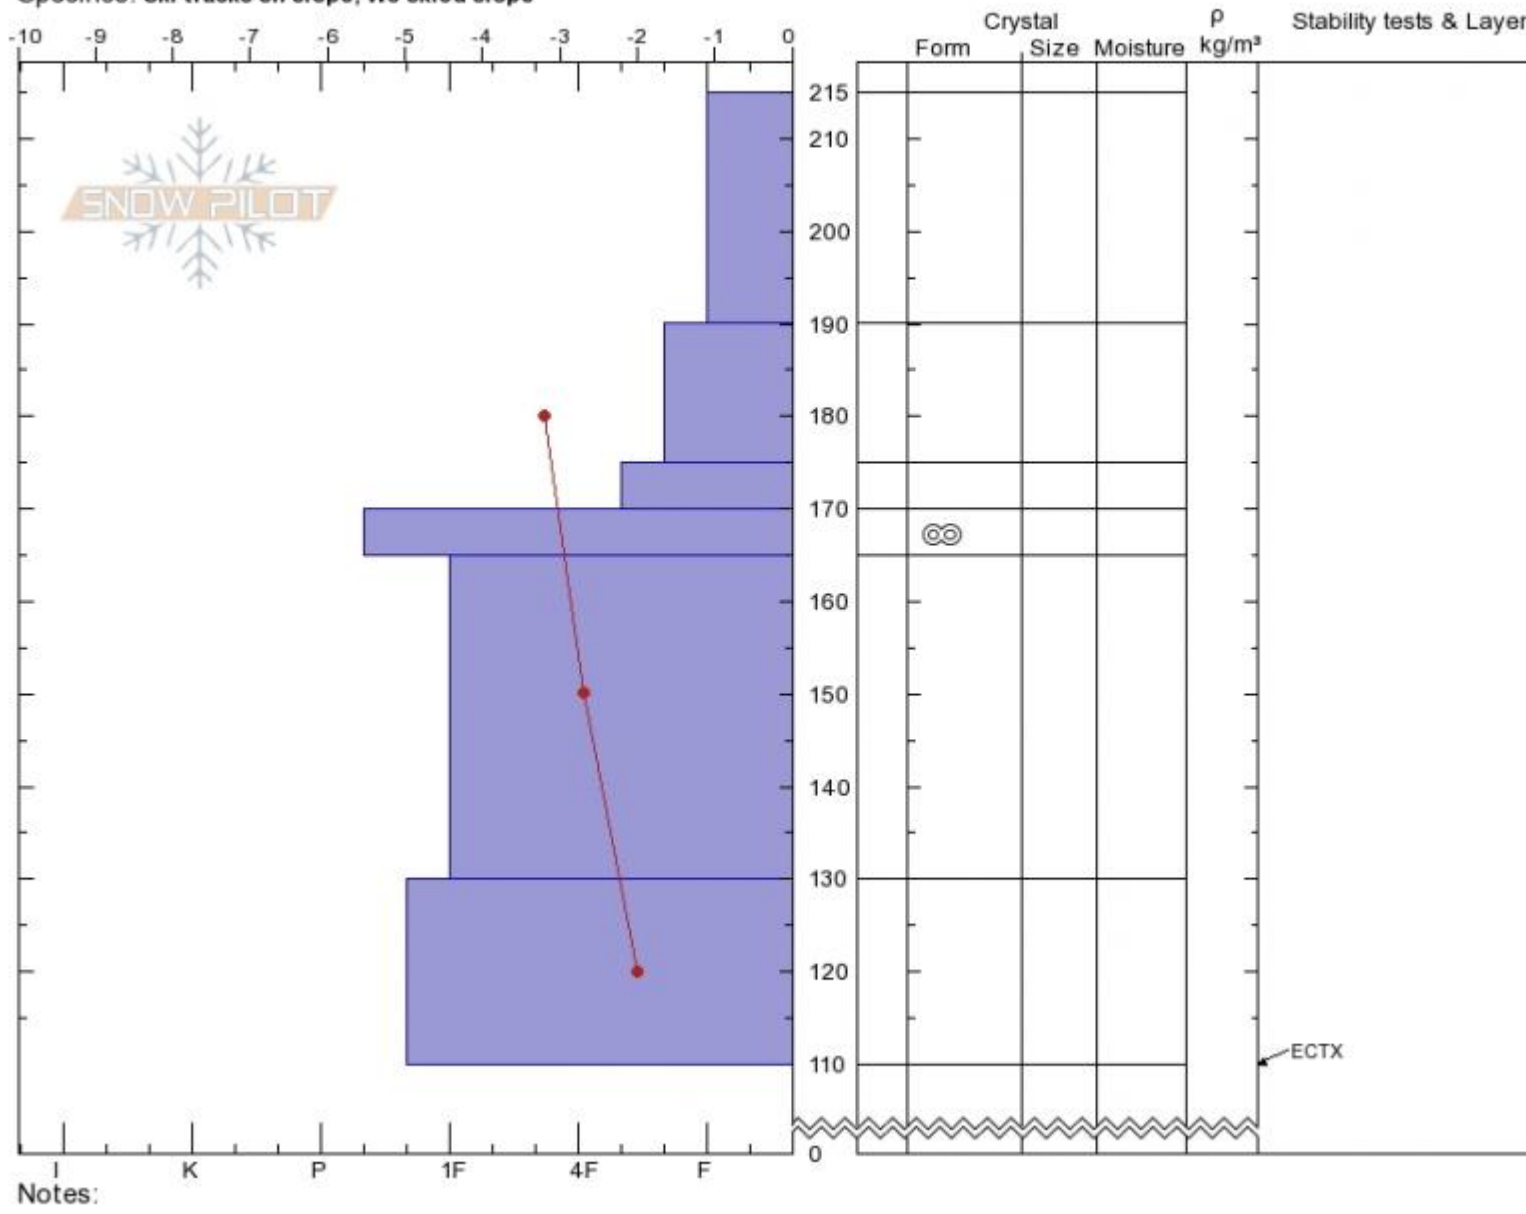

Spankys  
 Madison Range-N  
 MT  
 Elevation: 9300 ft  
 Aspect: 70°  
 Specifics: Ski tracks on slope; We skied slope

Spencer Jonas  
 03/15/2020 - 11:30am  
 Co-ord: 45.32909N, -111.38120W  
 Slope Angle: 33°  
 Wind Loading: no

Stability: **Good**  
 Air Temperature:  
 Sky Cover: **OVC**  
 Precipitation:  
 Wind: **Calm**

HS:215 Layer Notes:

Advisory Region  
 Northern Madison  
 Longitude  
 -111.38W  
 Latitude  
 45.35N  
 Northern Madison, 2020-03-15