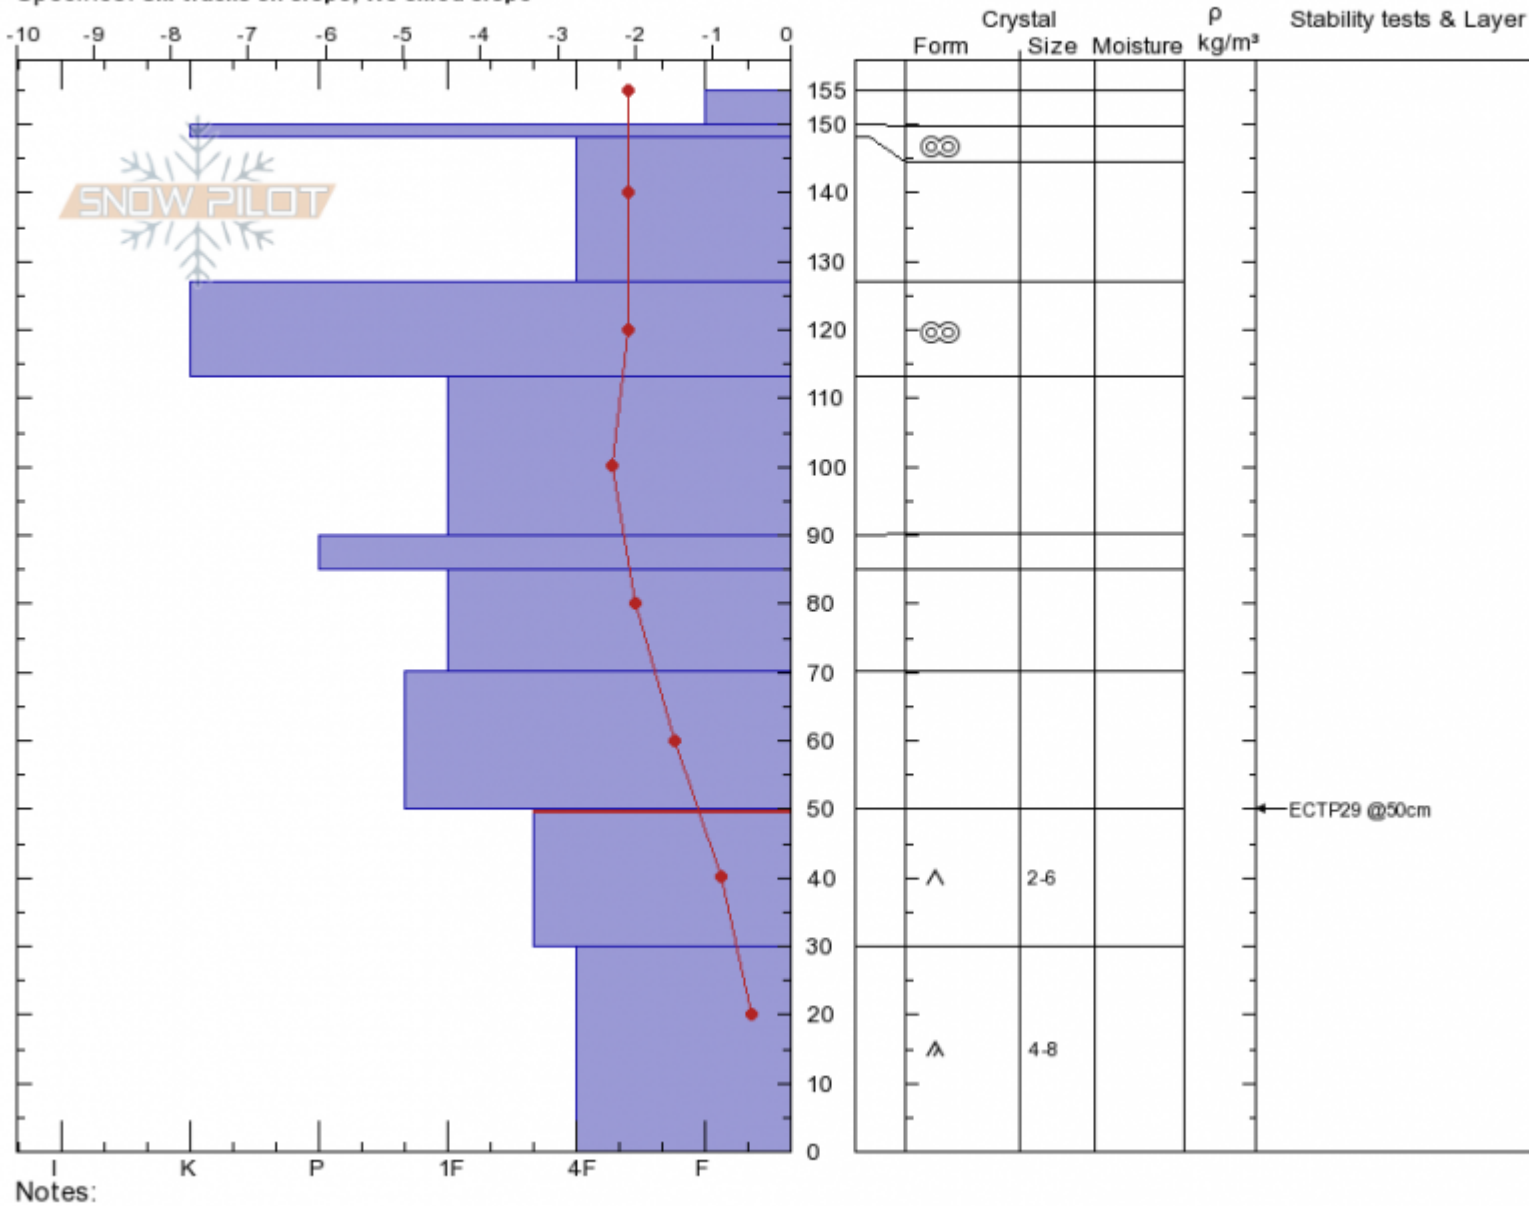

Bacon Rind Meadow
Madison Range-S
MT
 Elevation: **8691 ft**
 Aspect: **95°**
 Specifics: **Ski tracks on slope; We skied slope**

Doug Chabot-Admin
03/18/2020 - 11:45am
 Co-ord: **44.96777N, -111.09633W**
 Slope Angle: **17°**
 Wind Loading:

Stability: **Good**
 Air Temperature: **-4°C**
 Sky Cover: **OVC**
 Precipitation: **S1**
 Wind:

HS: **155** Layer Notes:
 50-30cm: **Problematic layer**

Advisory Region
 Southern Madison
 Longitude
 -111.10W
 Latitude
 44.96N
 Southern Madison, 2020-03-18