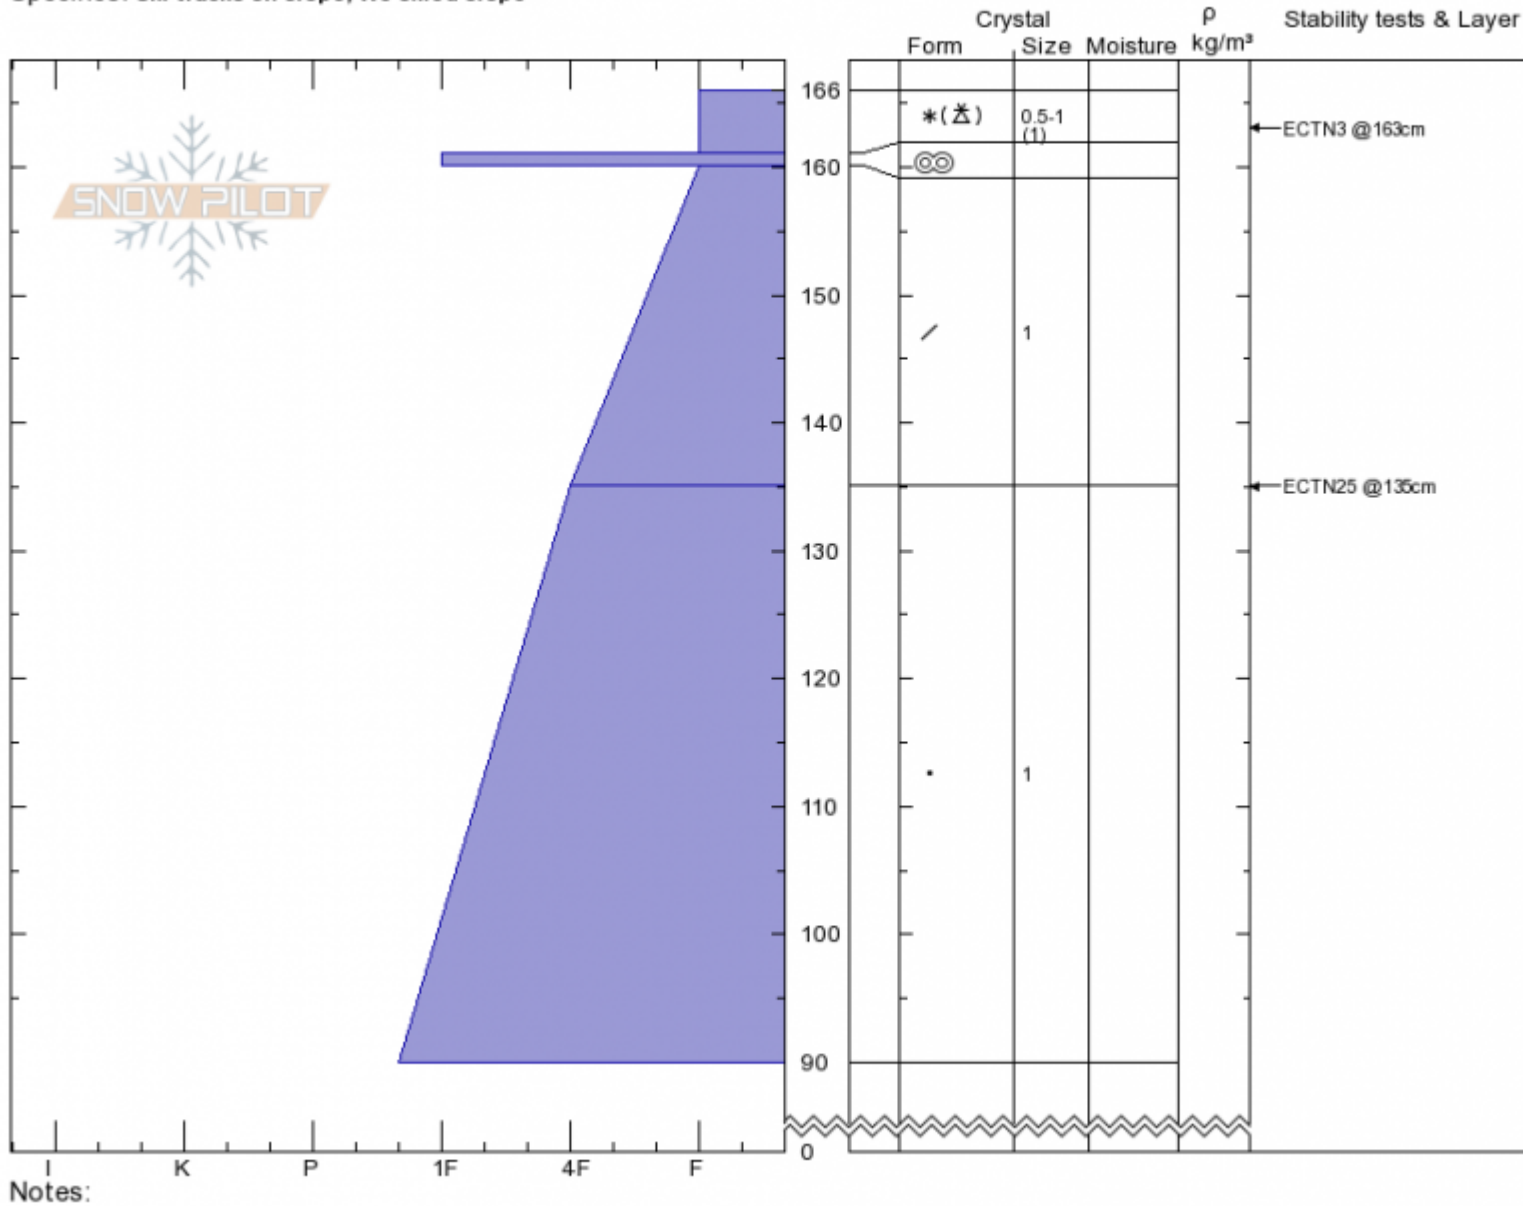

**Hebgen Lake**  
**Lionhead Range**  
**MT**  
 Elevation: **9100 ft**  
 Aspect: **20°**  
 Specifics: **Ski tracks on slope; We skied slope**

**Cole Oshiro-Leavitt**  
**03/18/2020 - 2:28pm**  
 Co-ord: **44.83658N, -111.34500W**  
 Slope Angle: **32°**  
 Wind Loading:

Stability:  
 Air Temperature: **-1°C**  
 Sky Cover: **BKN**  
 Precipitation: **S-1**  
 Wind: **Calm**

HS:**166** Layer Notes:  
 PF:**45** 160-135cm:**Problematic layer**

Advisory Region  
 Lionhead Range  
 Longitude  
 -111.34W  
 Latitude  
 44.84N  
 Lionhead Range, 2020-03-19