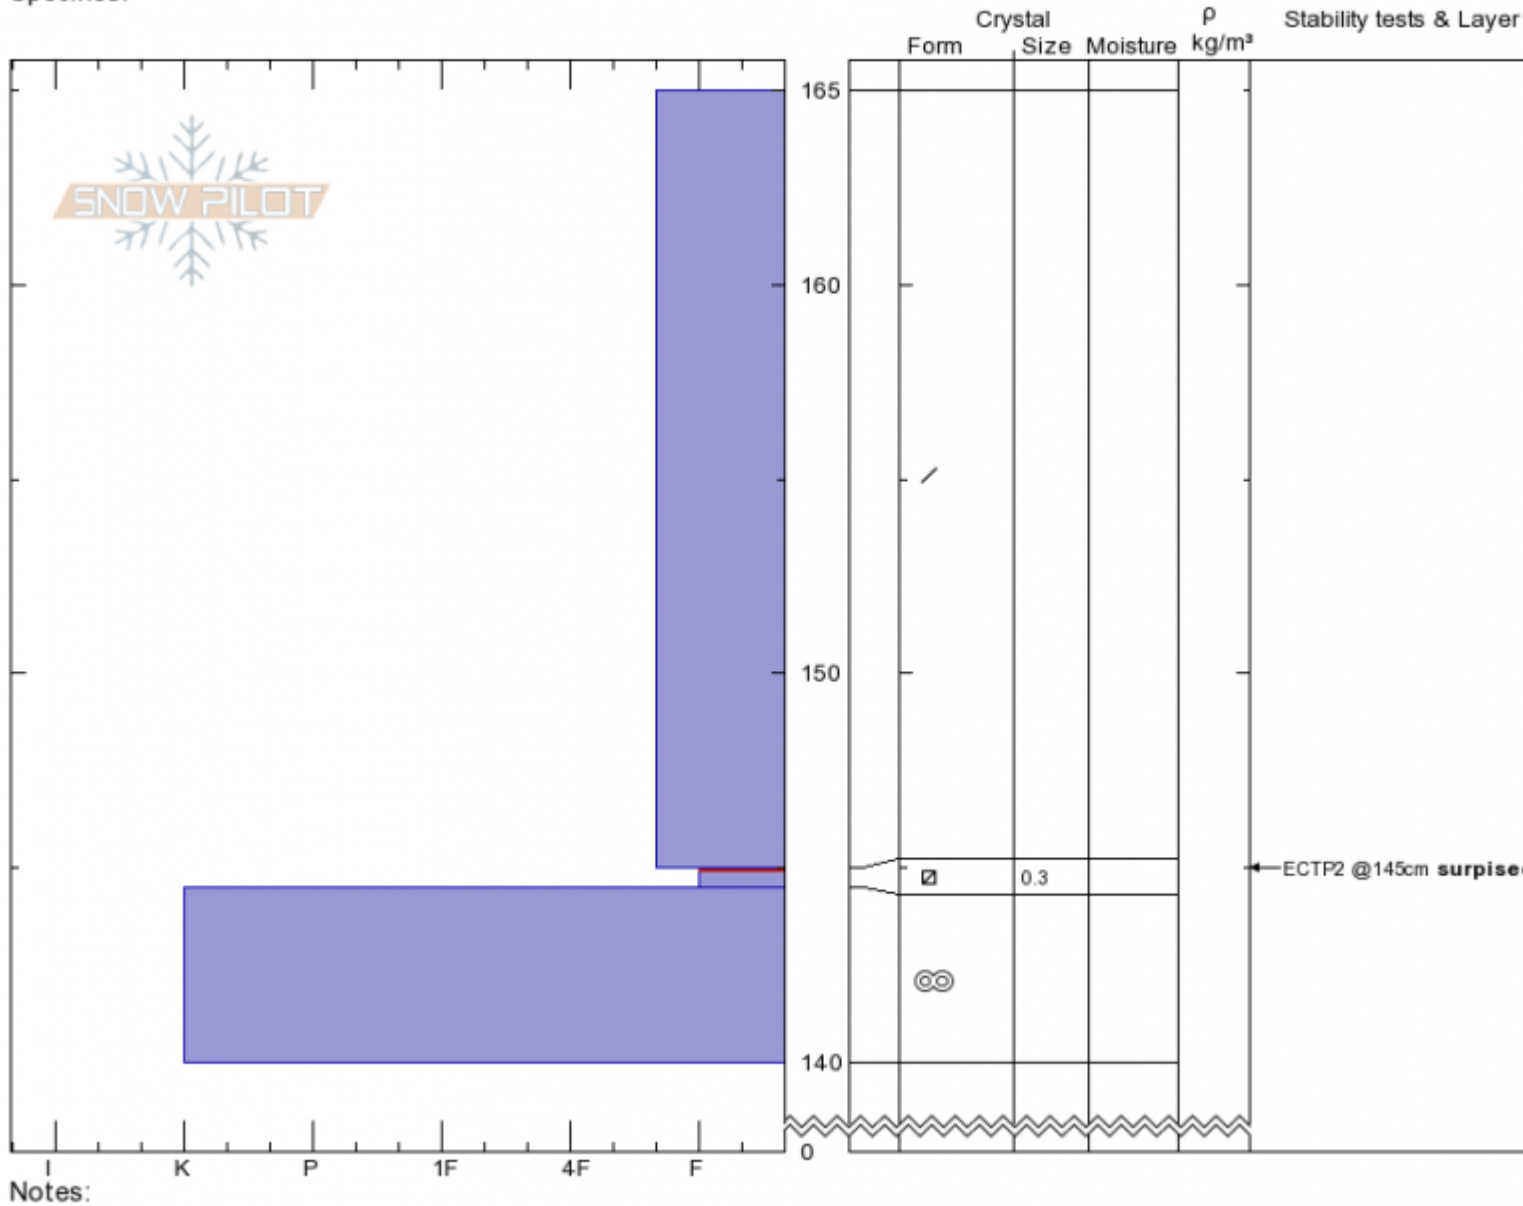

Pika Point
Madison Range-S
MT
Elevation: 9467 ft
Aspect: 110°
Specifics:

Doug Chabot-Admin
03/27/2020 - 9:30am
Co-ord: 44.97915N, -111.31206W
Slope Angle: 25°
Wind Loading: previous

Stability: Fair
Air Temperature: -10°C
Sky Cover: SCT
Precipitation: NO
Wind:

HS:165 Layer Notes:
145-144.5cm: Problematic layer

Notes:
Advisory Region
Southern Madison
Longitude
-111.31W
Latitude
44.97N
Southern Madison, 2020-03-28