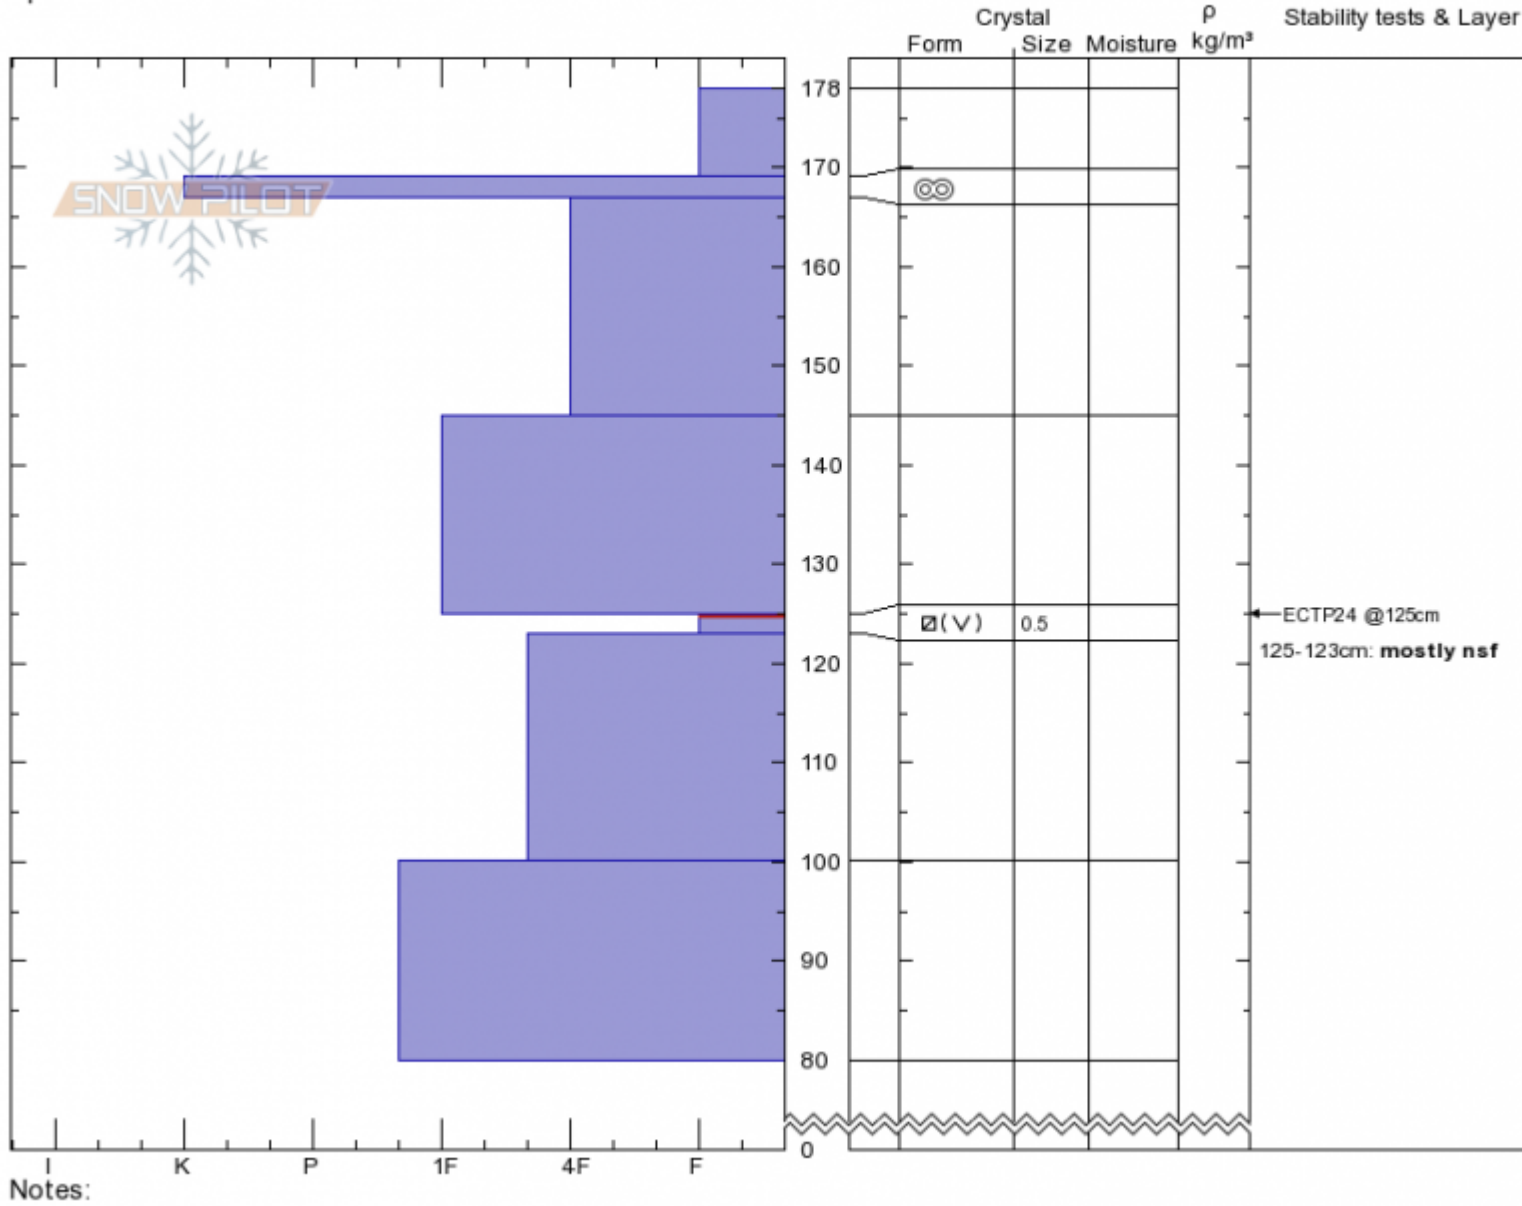

Marge
Lionhead Range
MT
Elevation: **8918 ft**
Aspect: **75°**
Specifics:

Doug Chabot-Admin
03/27/2020 - 12:30pm
Co-ord: **44.71511N, -111.31721W**
Slope Angle: **28°**
Wind Loading: **previous**

Stability: **Fair**
Air Temperature: **2°C**
Sky Cover: **SCT**
Precipitation: **NO**
Wind:

HS: **178** Layer Notes:
125-123cm: **mostly nsf**
125-123cm: **Problematic layer**

Notes:

Advisory Region
Lionhead Range
Longitude
-111.32W
Latitude
44.71N
Lionhead Range, 2020-03-28