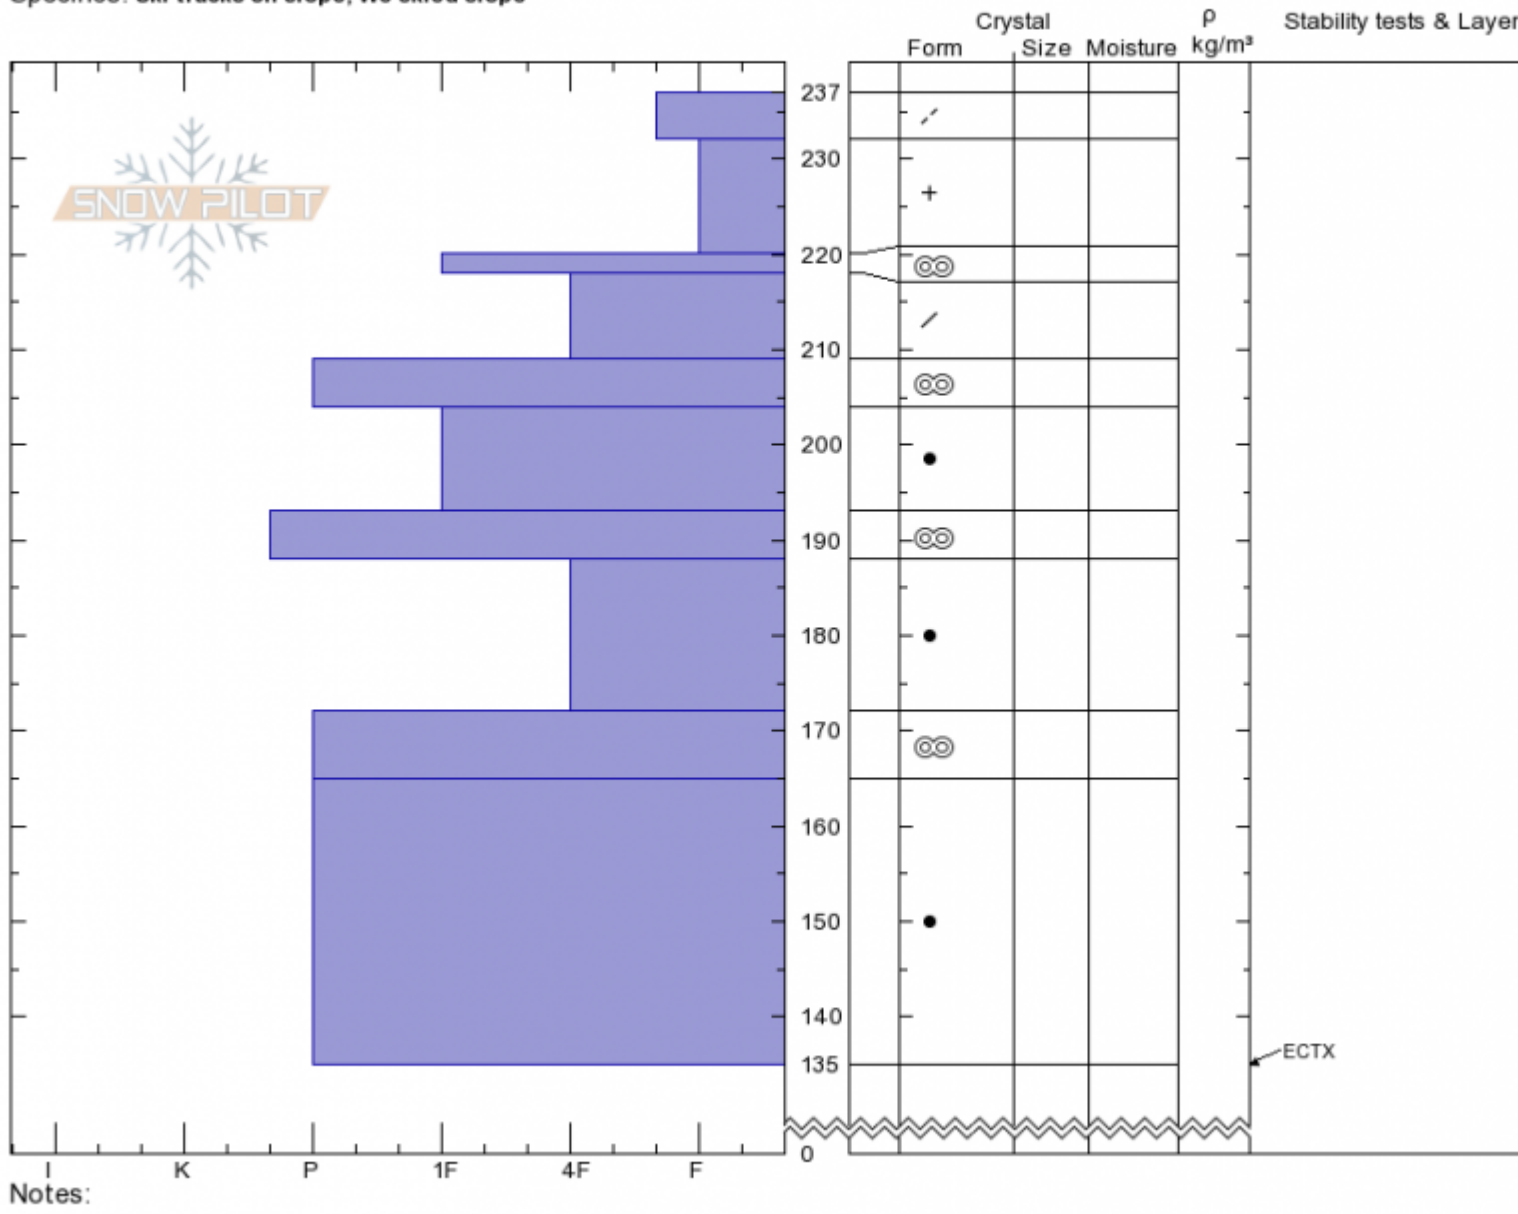

**Beehive Low**  
**Madison Range-N**  
**MT**  
 Elevation: **8681 ft**  
 Aspect: **250°**  
 Specifics: **Ski tracks on slope; We skied slope**

**Doug Chabot-Admin**  
**04/03/2020 - 10:10am**  
 Co-ord: **45.32324N, -111.38493W**  
 Slope Angle: **22°**  
 Wind Loading:

Stability: **Very Good**  
 Air Temperature: **-9°C**  
 Sky Cover: **CLR**  
 Precipitation: **NO**  
 Wind:

HS:237 Layer Notes:

Advisory Region  
 Northern Madison  
 Longitude  
 -111.39W  
 Latitude  
 45.34N  
 Northern Madison, 2020-04-03