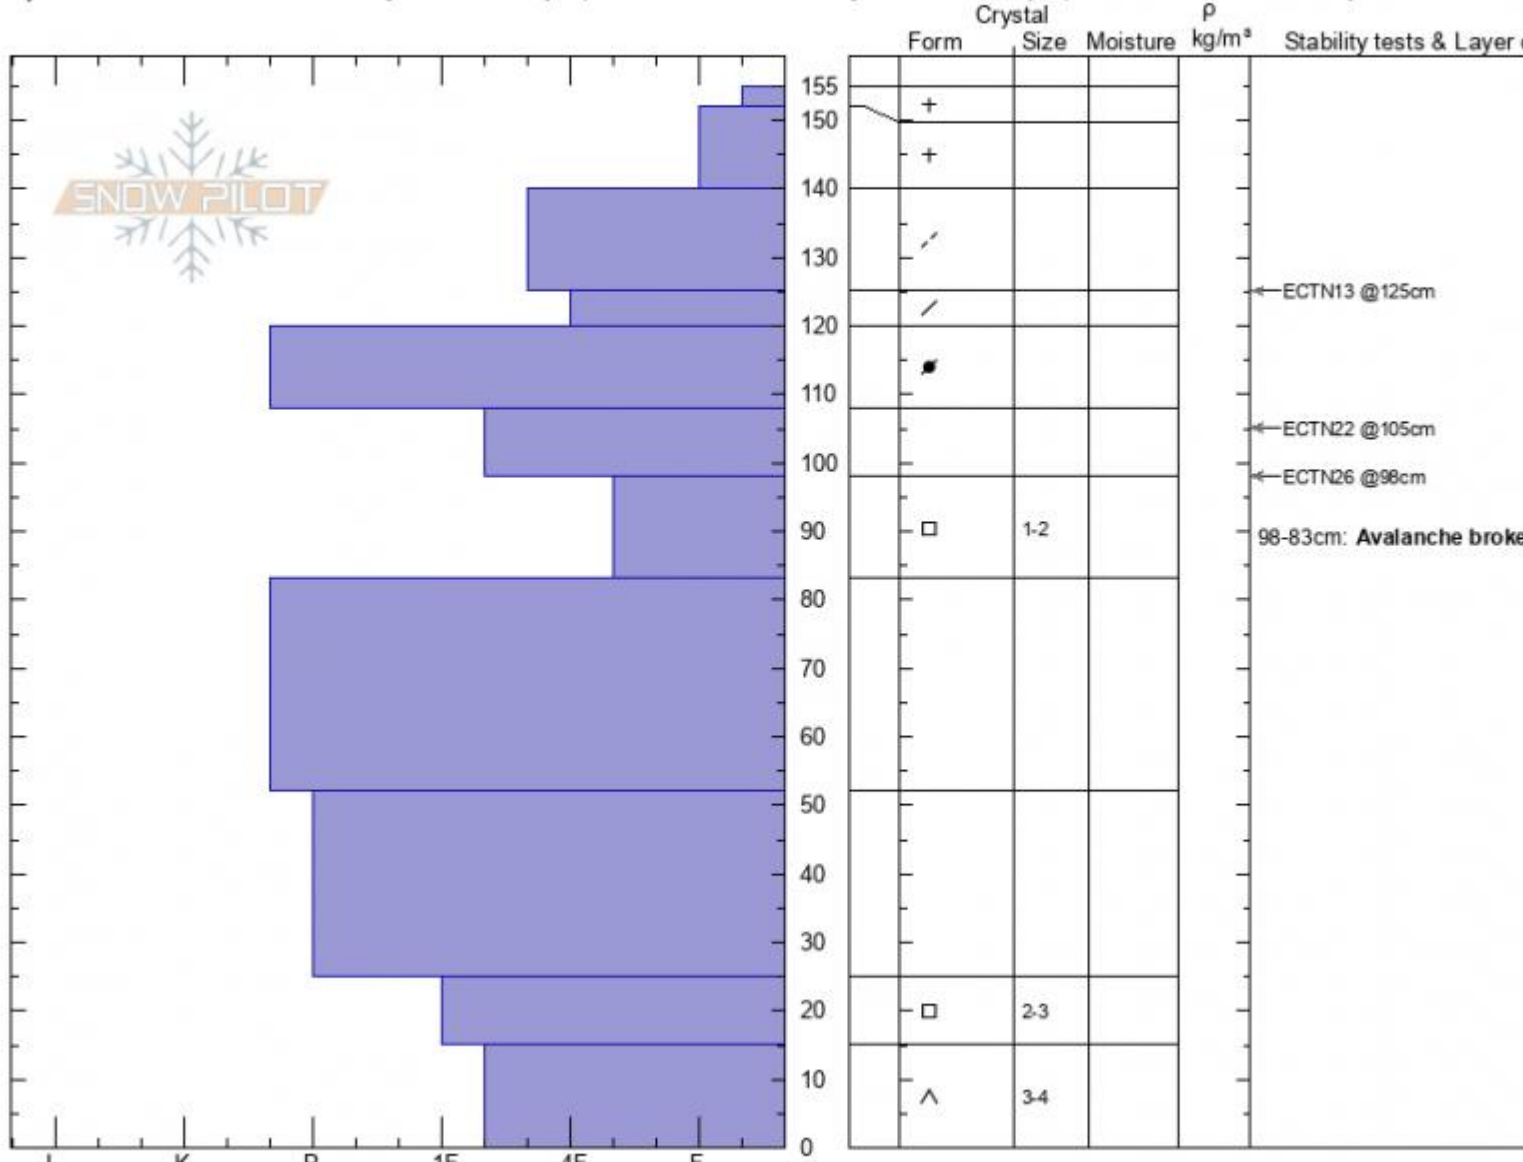

Beaver Creek Crown  
 Madison Range-N  
 MT  
 Elevation: 9400 ft  
 Aspect: 5°

Ian Hoyer  
 01/08/2021 - 12:00pm  
 Co-ord: 45.16978N, -111.36992W  
 Slope Angle: 37°  
 Wind Loading: **previous**

Stability: **poor**  
 Air Temperature: 19°F  
 Sky Cover: **FEW**  
 Precipitation: **NO**  
 Wind: **Calm**

HS: 155 Layer Notes:  
 98-83cm: **Avalanche broke on b**  
 98-83cm: **Problematic layer**

Specifics: Recent avalanche activity on similar slopes; Recent avalanche activity on different slopes; Snowmobile tracks on slope

Notes: Dug in the crown of an avalanche triggered by a snowmobiler the previous afternoon (1/7/21).

Advisory Region  
 Northern Madison  
 Longitude  
 -111.38W  
 Latitude  
 45.17N

**Avalanche Details:** [Rider triggered large, wide slide on Buck Ridge](#)  
 Northern Madison, 2021-01-08