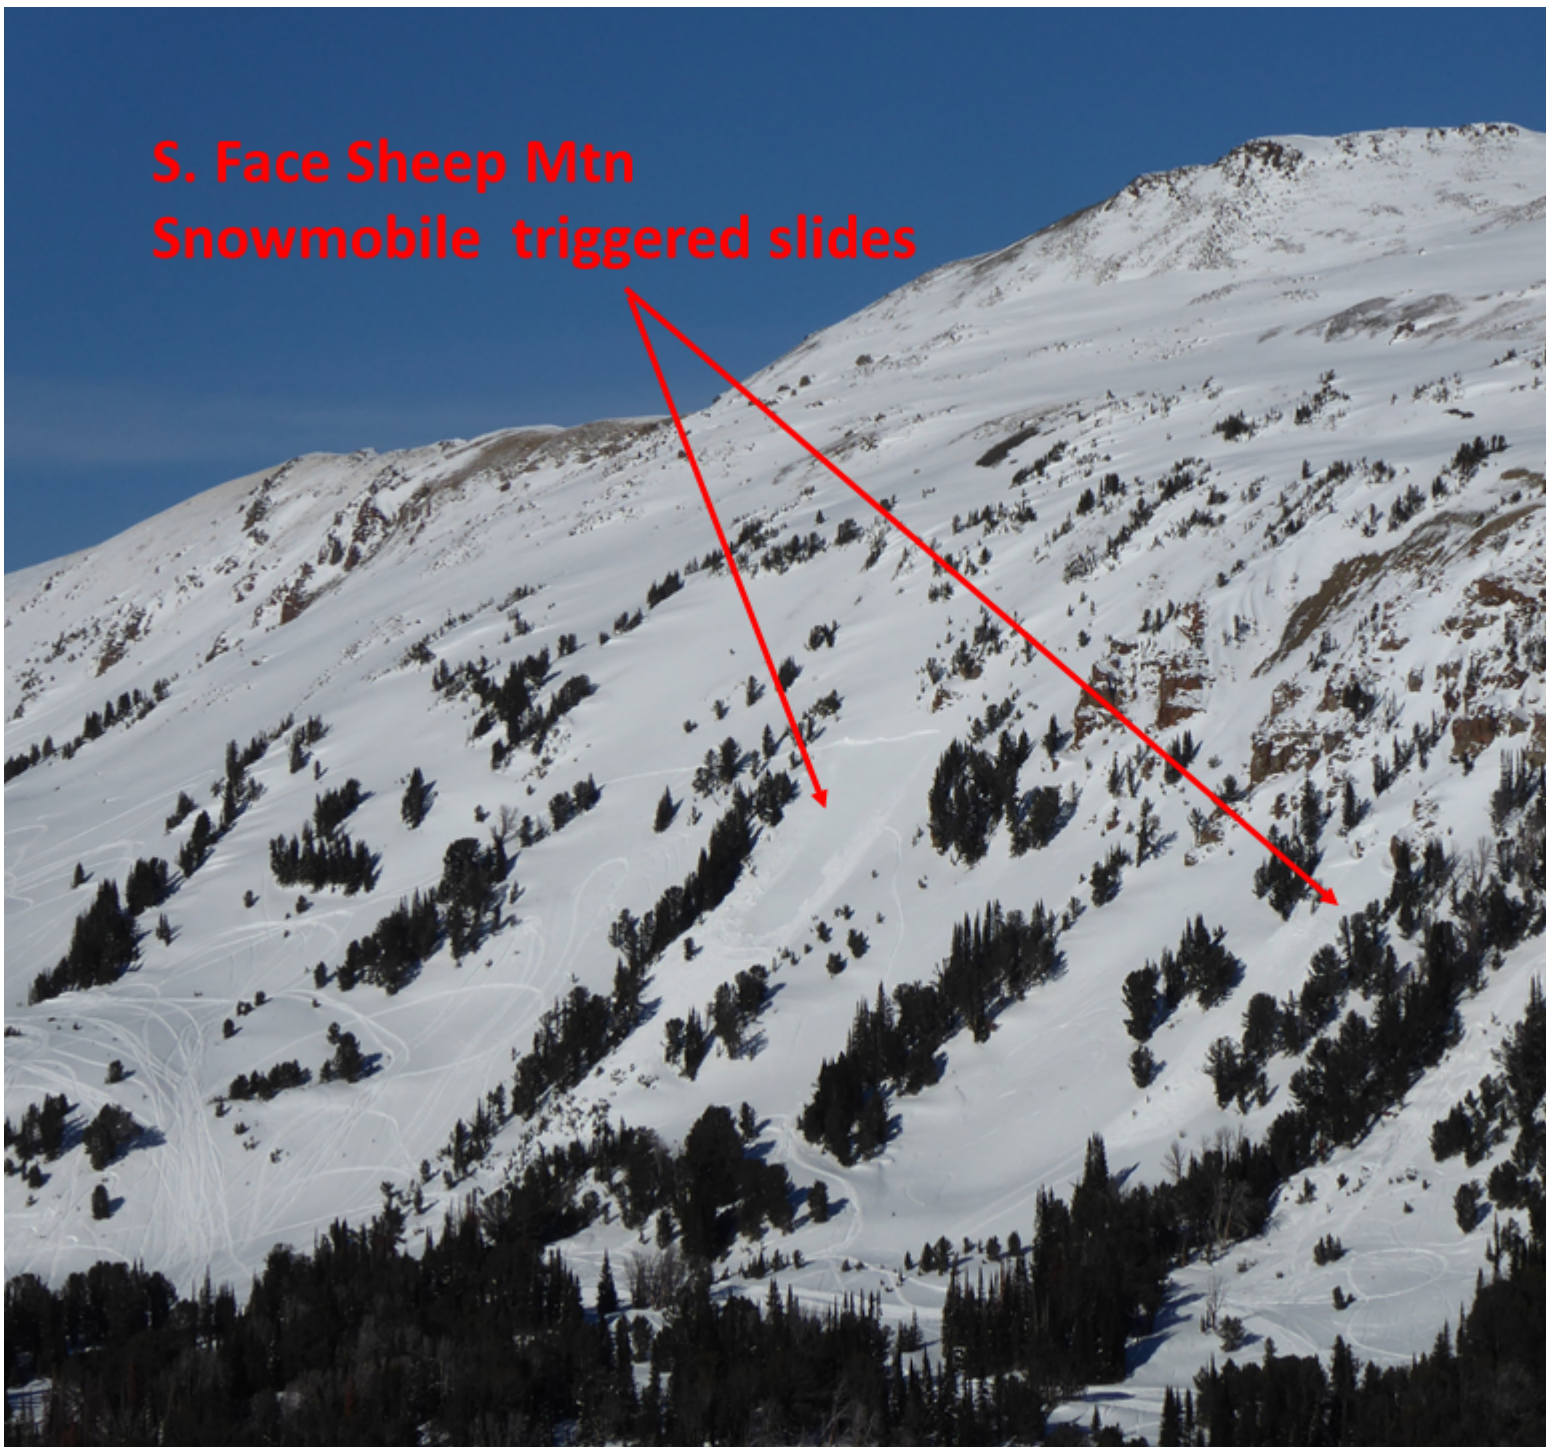

S. Face Sheep Mtn Snowmobile triggered slides

These 2 avalanches were triggered by snowmobilers on the south face of Sheep Mtn on 1/23. Photo: GNFAC

Advisory Region

Cooke City

Longitude

-109.93W

Latitude

45.07N

Avalanche Details: [Snowmobile triggered on Sheep Mtn, Cooke](#)

Forecast link: [GNFAC Avalanche Forecast for Thu Jan 28, 2021](#) [GNFAC Avalanche Forecast for Fri Jan 29,](#)

2021GNFAC Avalanche Forecast for Sat Jan 30, 2021