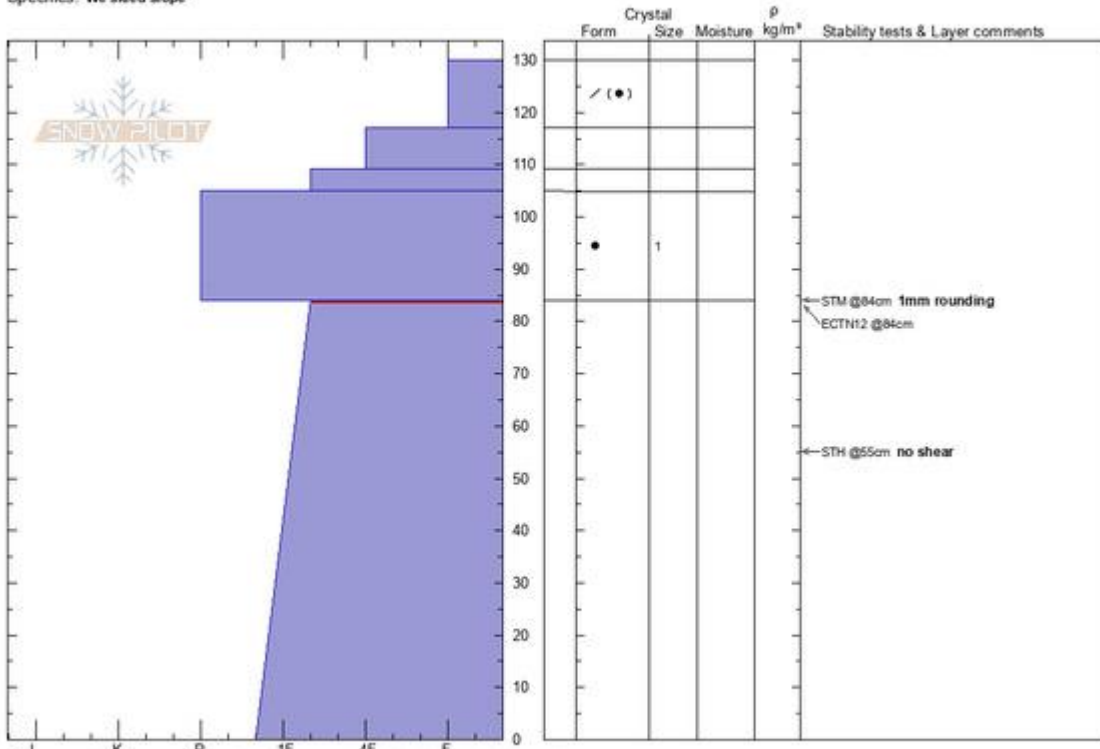

Woody Ridge
 Absaroka Range
 MT
 Elevation: 9444 ft
 Aspect: 275°
 Specifics: We skied slope

Don Carroll
 01/29/2021 - 1:00pm
 Co-ord: 44.99477N, -109.92335W
 Slope Angle: 35°
 Wind Loading: yes

Stability:
 Air Temperature:
 Sky Cover: BKN
 Precipitation: S-1
 Wind: Light Breeze

HS: 130 Layer Notes:
 PF: 15 84-0cm: Problematic layer

Notes: test with Jesse Logan; stability improved above 8500; wind loading not uniform

Advisory Region
 Cooke City
 Longitude
 -109.92W
 Latitude
 44.97N
 Cooke City, 2021-01-30