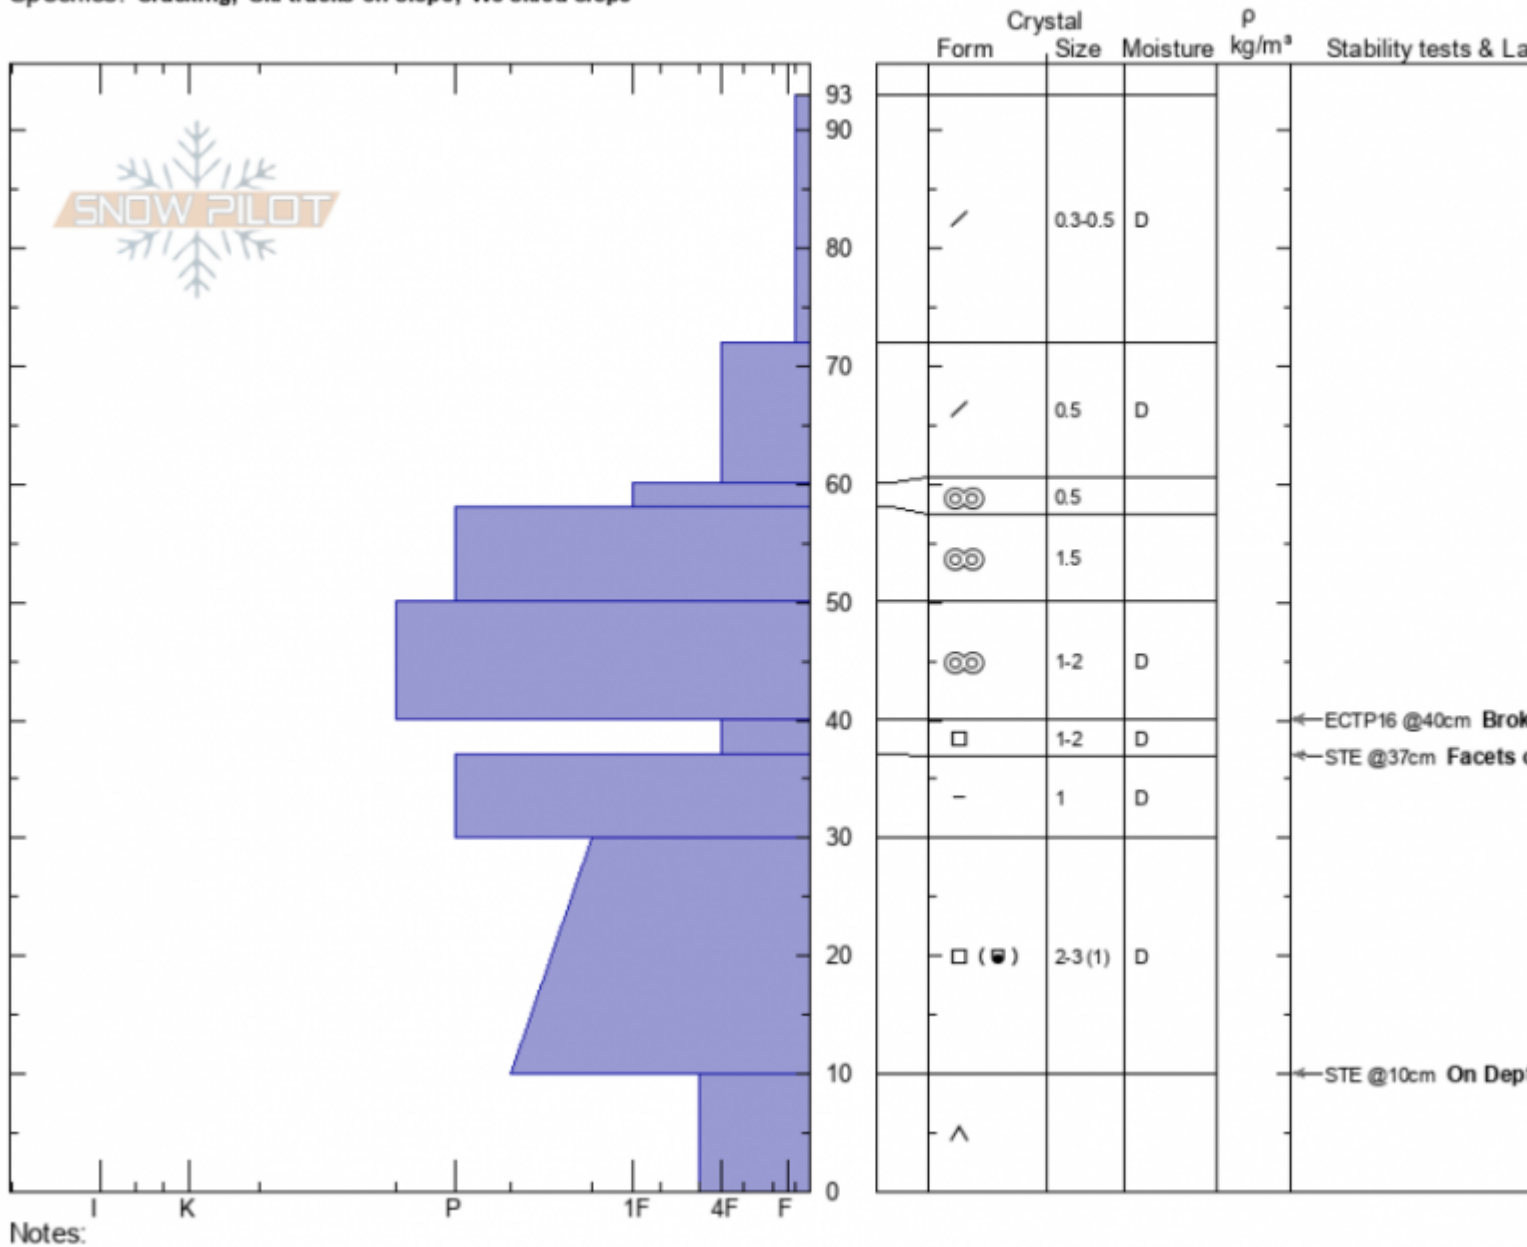

Lick Creek  
Gallatin Range-N  
MT

Elevation: 2371 m  
Aspect: SW

Specifics: Cracking; Ski tracks on slope; We skied slope

Owen Miller  
02/10/2021 - 5:00pm

Co-ord: 45.51873N, -110.95620W

Slope Angle: 20°

Wind Loading: no

Stability:

Air Temperature: -12°C

Sky Cover: FEW

Precipitation: NO

Wind: Calm

HS: 93

PS: 40

Layer Notes:

40-37cm: Problematic layer

Notes:  
Advisory Region  
Northern Gallatin  
Longitude  
-110.96W  
Latitude  
45.52N  
Northern Gallatin, 2021-02-11