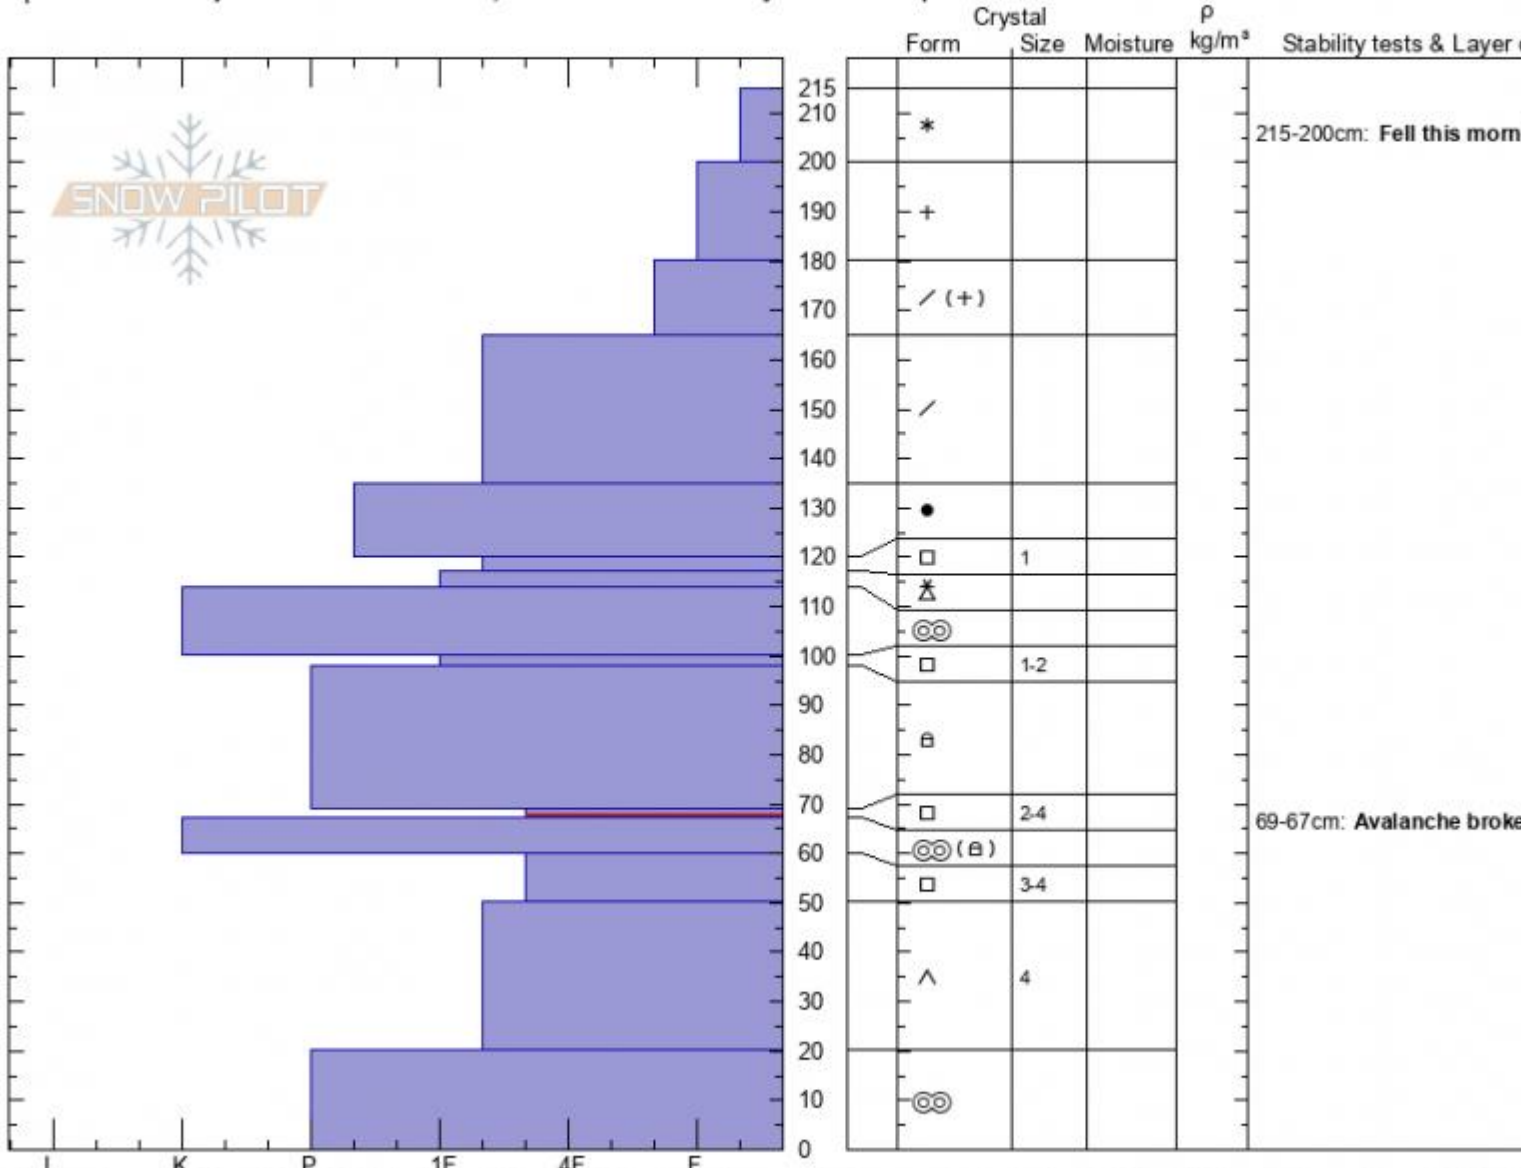

BlackmoreCrown N-R4-D:Alex Marienthal

Gallatin Range-N

MT

Elevation: **9417 ft**

Aspect: **40°**

Specifics: Pit is adjacent to avalanche: crown; Recent avalanche activity on similar slopes

02/20/2021 - 12:30pm

Co-ord: **45.44298N, -110.99868W**

Slope Angle: **34°**

Wind Loading: **previous**

Stability: **poor**

Air Temperature:

Sky Cover: **BKN**

Precipitation: **S1**

Wind: **W Calm**

HS: **215** Layer Notes:

215-200cm: **Fell this morning**

69-67cm: **Avalanche broke here**

69-67cm: **Problematic layer**

Notes: Crown profile of N-R4-D3-O broke on 2/18 or 2/19. Dug in shallower end of crown. Estimated up to 10 feet (3m) at its deepest, avg 6-8 feet deep, 6-8 feet wide.

Advisory Region
 Northern Gallatin
 Longitude
 -111.00W
 Latitude
 45.44N
 Northern Gallatin, 2021-02-21