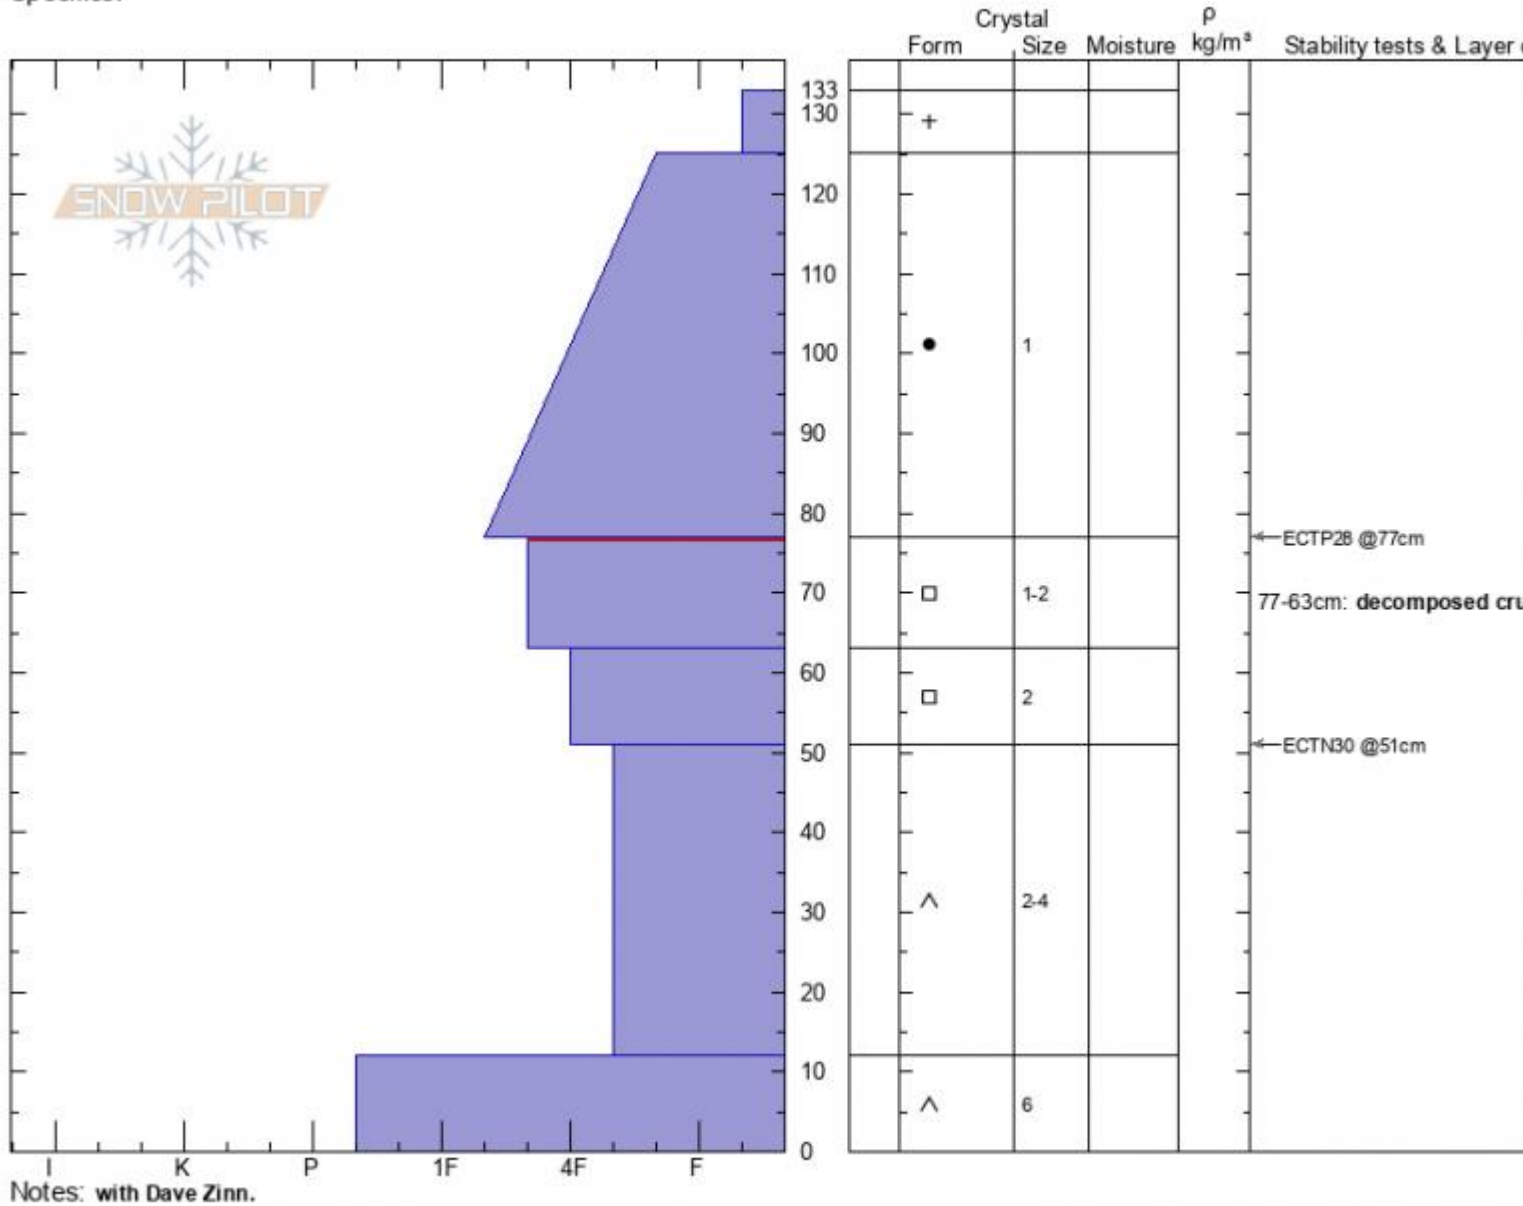

Taylor Fork  
 Gallatin Range-S  
 MT  
 Elevation: 8775 ft  
 Aspect: SW  
 Specifics:

Zach Keskinen  
 02/28/2021 - 12:56pm  
 Co-ord: 44.97683N, -111.35959W  
 Slope Angle: 28°  
 Wind Loading: no

Stability: fair  
 Air Temperature: -3°C  
 Sky Cover: BKN  
 Precipitation: NO  
 Wind: S Light Breeze

HS: 133  
 PF: 30  
 Layer Notes:  
 77-63cm: decomposed crust at  
 77-63cm: Problematic layer

Advisory Region  
 Southern Madison  
 Longitude  
 -111.27W  
 Latitude  
 45.06N  
 Southern Madison, 2021-02-28