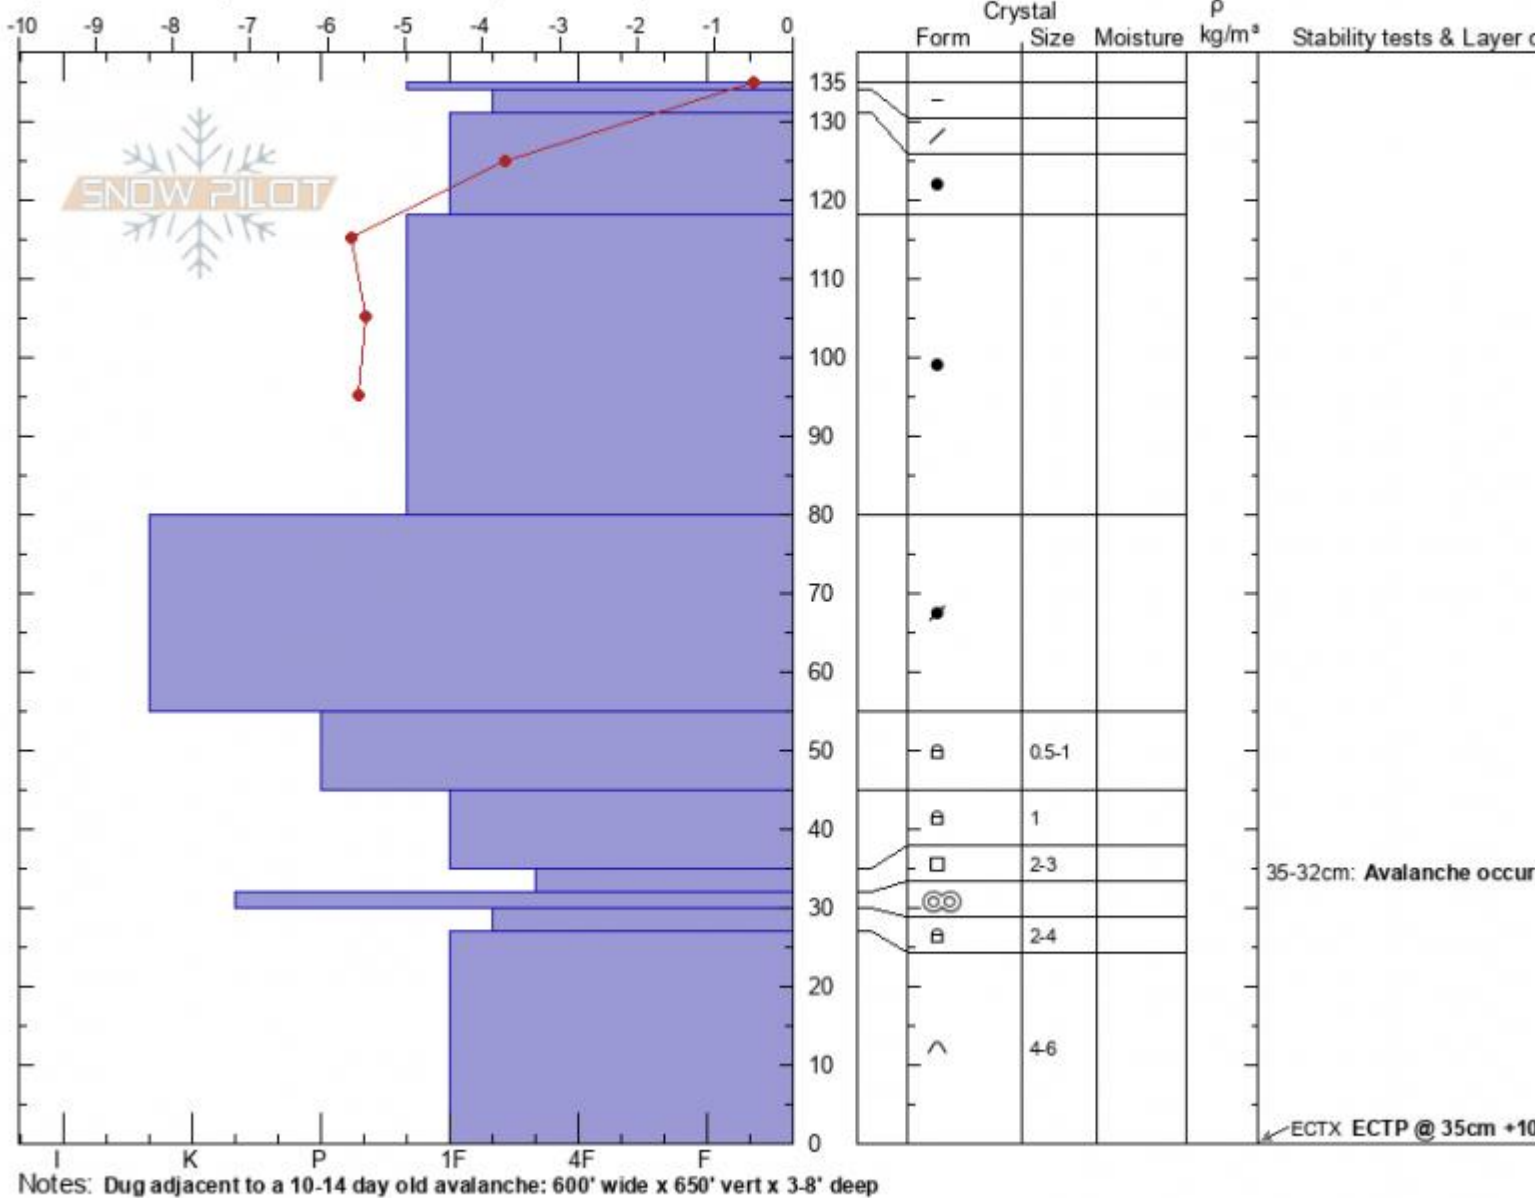

Arden Profile
 Gallatin Range-N
 MT
 Elevation: 10022 ft
 Aspect: 130°
 Specifics: Pit is adjacent to avalanche: flank; We skied slope

Dave Zinn
 03/07/2021 - 1:15am
 Co-ord: 45.41242N, -110.98846W
 Slope Angle: 35°
 Wind Loading: previous

Stability: good
 Air Temperature: -3°C
 Sky Cover: FEW
 Precipitation: NO
 Wind: W Light Breeze

HS: 135 Layer Notes:
 35-32cm: Avalanche occurred

Advisory Region
 Northern Gallatin
 Longitude
 -110.97W
 Latitude
 45.42N

Avalanche Details: [Two large deep slabs near Maid of the Mist](#)
 Northern Gallatin, 2021-03-07