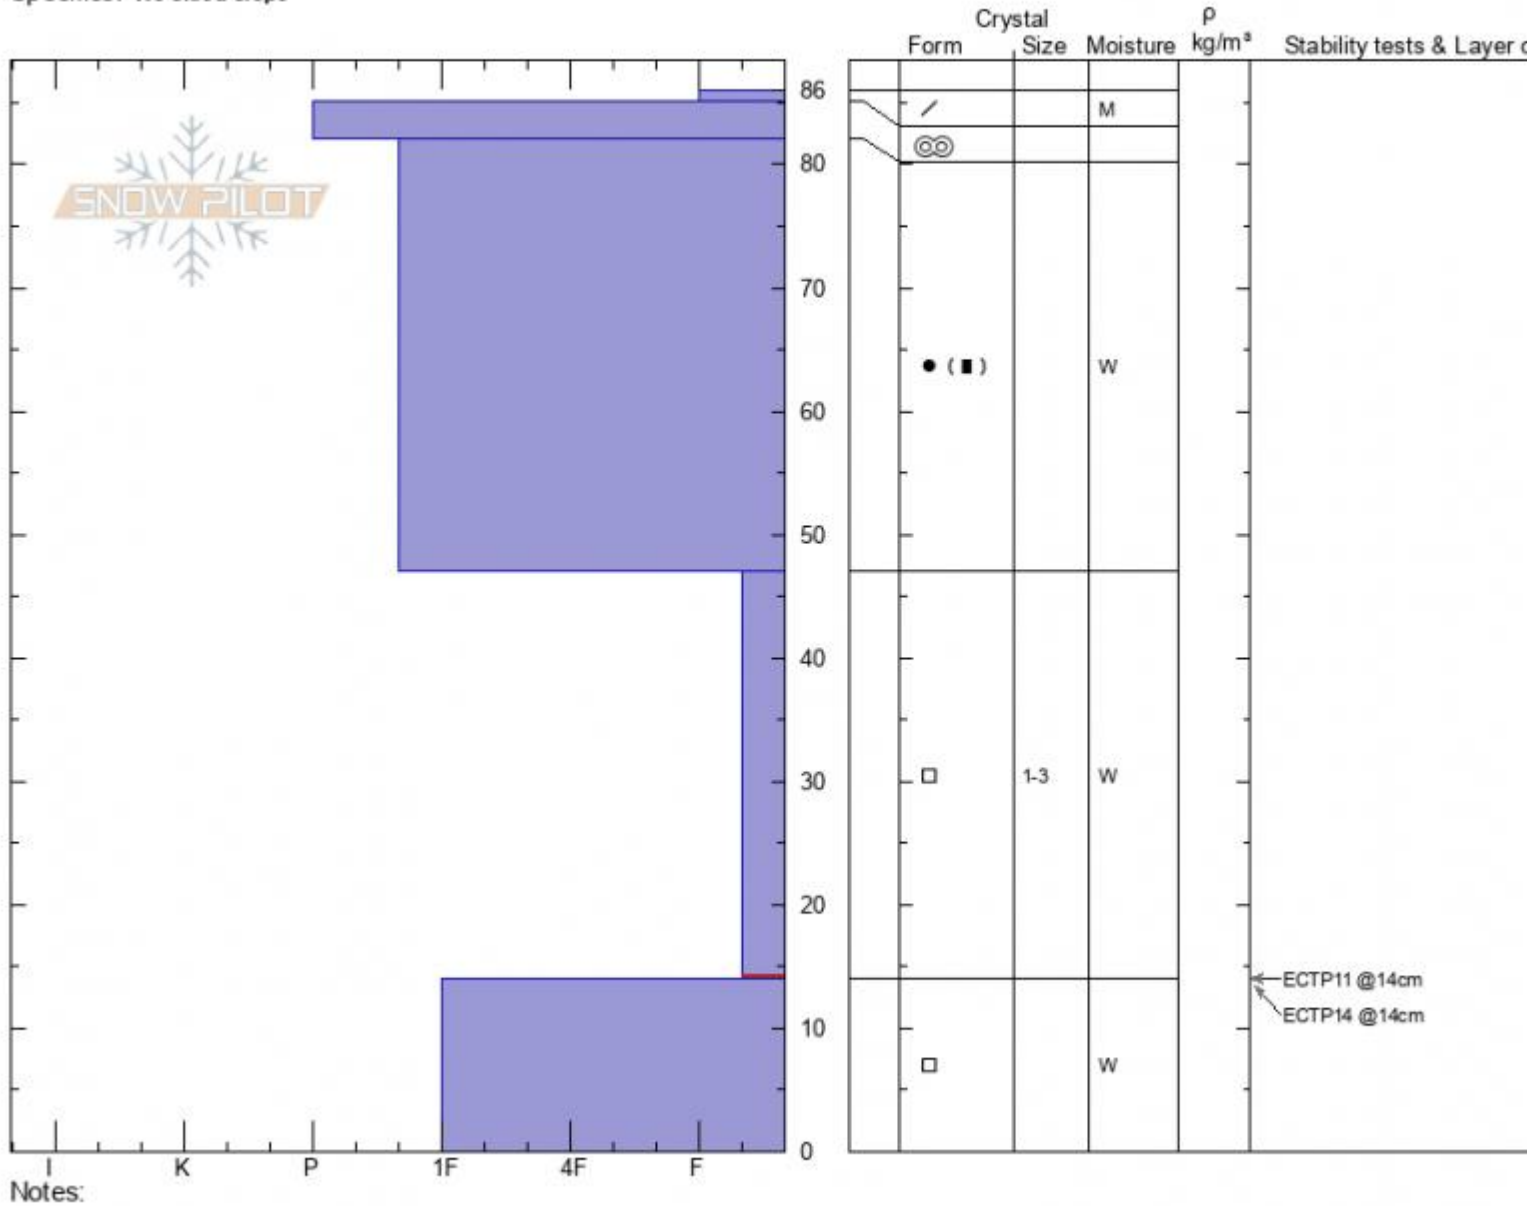

Specimen Creek
 Gallatin Range-S
 MT
 Elevation: 8500 ft
 Aspect: 170°
 Specifics: We skied slope

Ian Hoyer
 03/11/2021 - 12:00pm
 Co-ord: 45.03999N, -111.06253W
 Slope Angle: 27°
 Wind Loading: no

Stability: good
 Air Temperature:
 Sky Cover: CLR
 Precipitation: NO
 Wind: S Light Breeze

HS: 86
 Layer Notes:
 47-14cm: Problematic layer

Advisory Region
 Southern Madison
 Longitude
 -111.05W
 Latitude
 45.03N
 Southern Madison, 2021-03-13