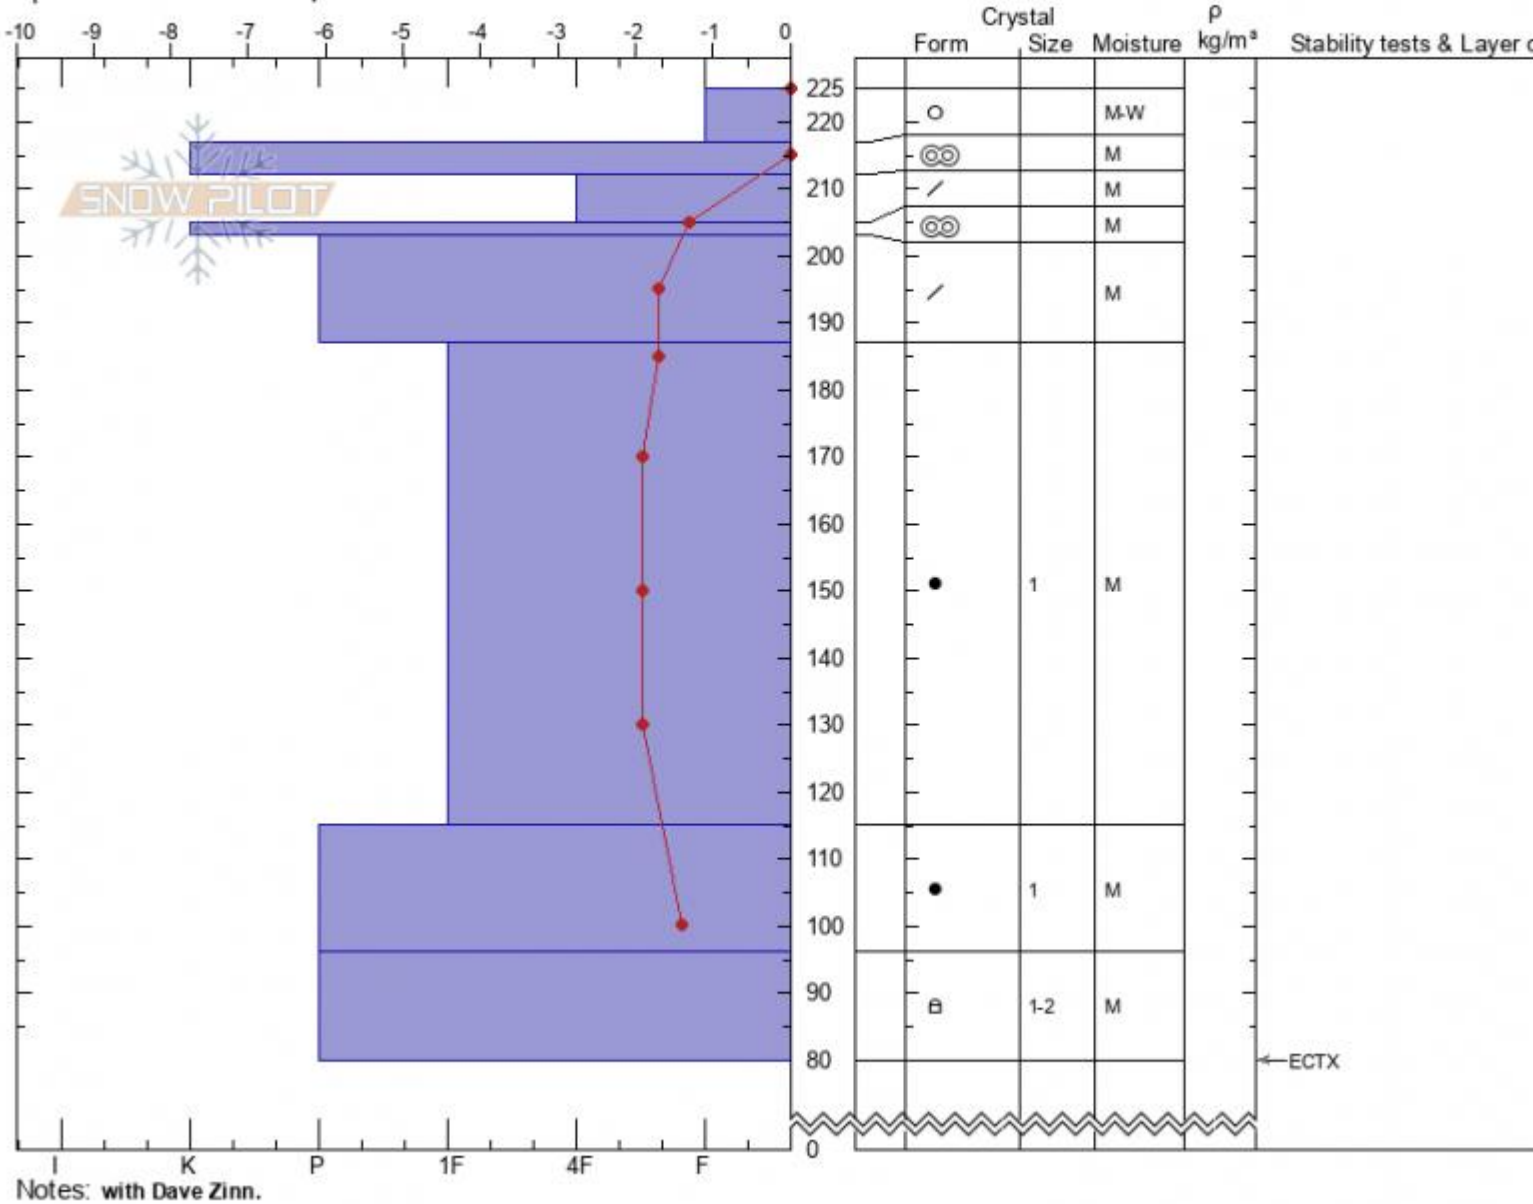

Fairy Lake
 Bridger Range
 MT
 Elevation: 8669 ft
 Aspect: S
 Specifics: Ski tracks on slope

Zach Keskinen
 03/14/2021 - 12:32pm
 Co-ord: 45.91952N, -110.97719W
 Slope Angle: 25°
 Wind Loading: no

Stability: very_good
 Air Temperature: 2°C
 Sky Cover: SCT
 Precipitation: NO
 Wind: Calm

HS: 225 Layer Notes:
 PF: 15 225-217cm: Problematic layer

Advisory Region
 Bridger Range
 Longitude
 -110.96W
 Latitude
 45.90N
 Bridger Range, 2021-03-14