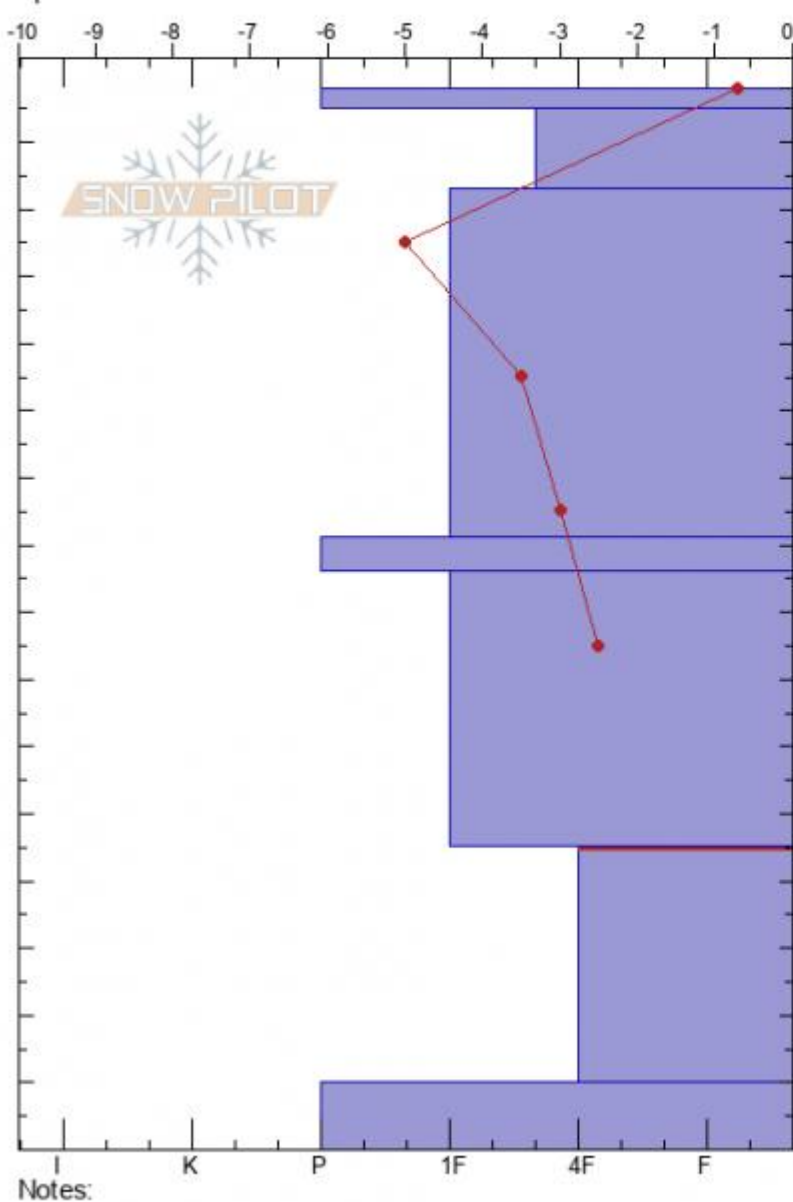

Lightning Ridge
 Madison Range-S
 MT
 Elevation: 9000 ft
 Aspect: 90°
 Specifics:

Dave Zinn
 03/17/2021 - 1:00pm
 Co-ord: 44.97727N, -111.37205W
 Slope Angle: 30°
 Wind Loading: no

Stability: good
 Air Temperature: -0.7°C
 Sky Cover: CLR
 Precipitation: NO
 Wind: SW Light Breeze

HS: 158
 PF: 15
 PS: 5
 Layer Notes: 45-10cm: Problematic layer

Form	Crystal Size	Moisture	ρ kg/m ³	Stability tests & Layer
⊙				
/ (∅)	1			
•	0.5			
□	1			
□	2			
∧ (∧)	2.6			← ECTP26 @45cm
∧	4.6			

Advisory Region
 Southern Madison
 Longitude
 -111.27W
 Latitude
 45.06N
 Southern Madison, 2021-03-17