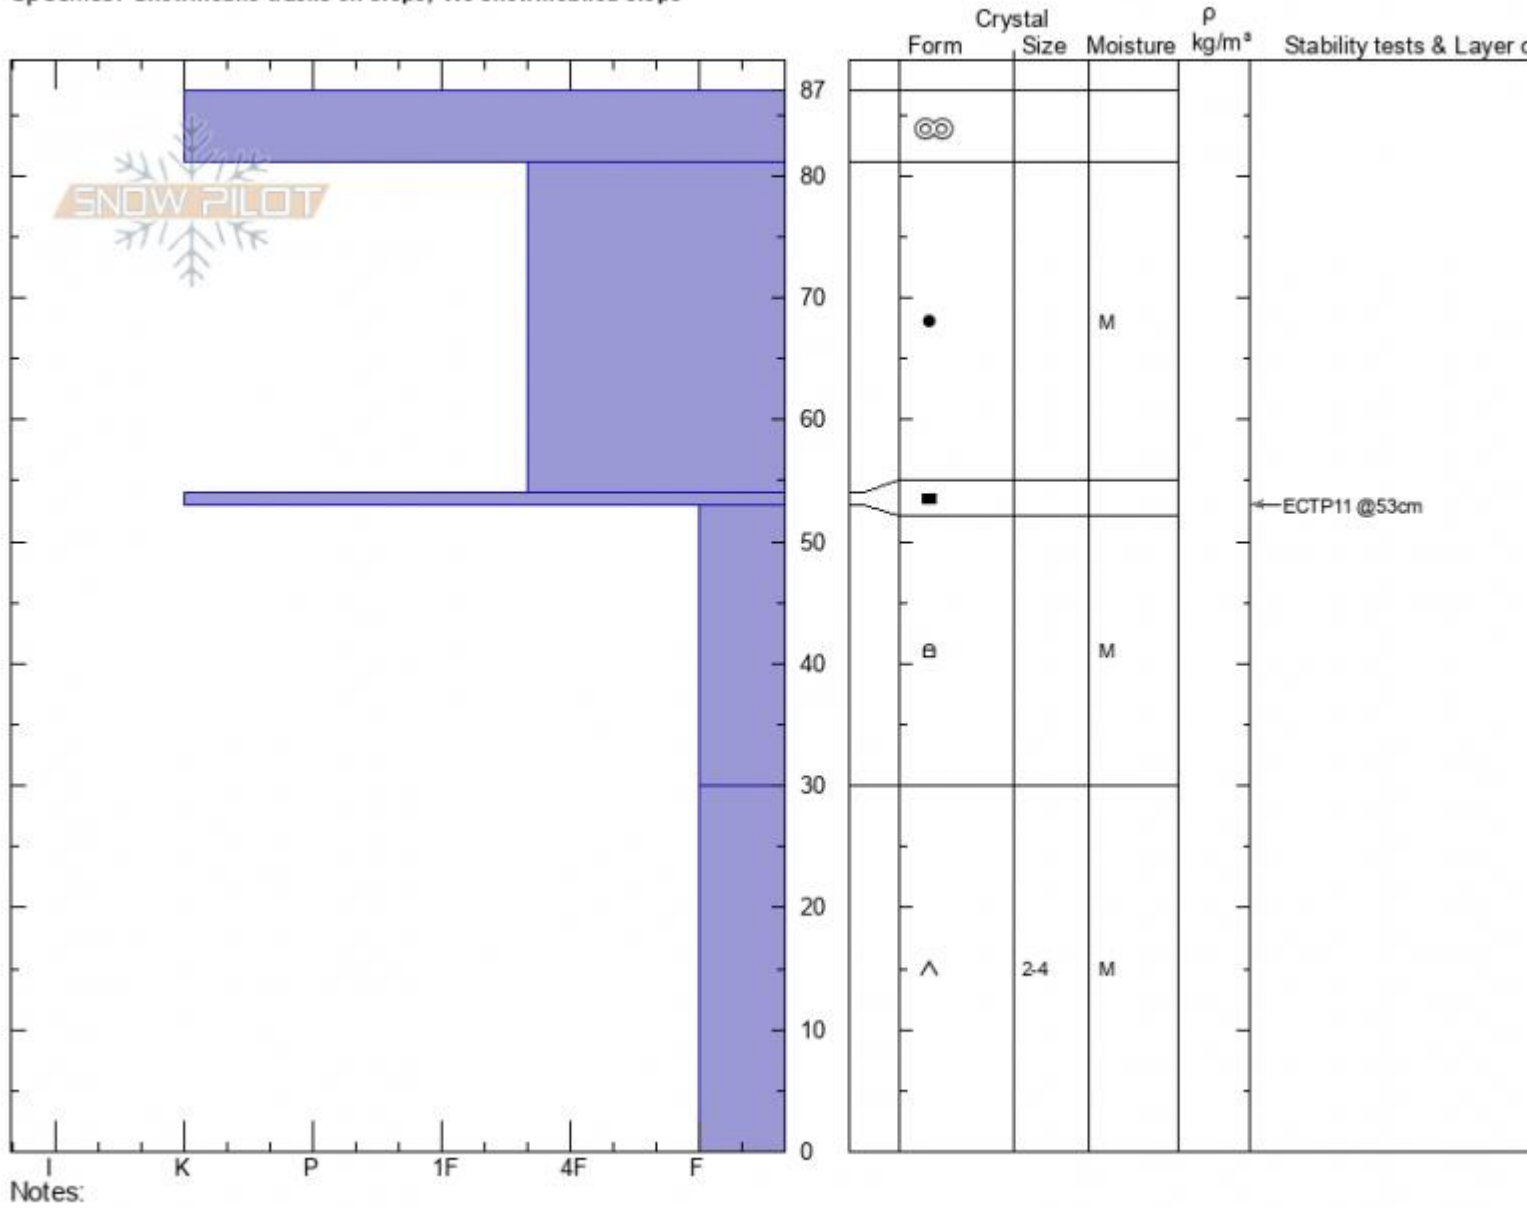

**Lionhead Wx Stn**  
**Lionhead Range**  
**MT**  
 Elevation: **8800 ft**  
 Aspect: **180°**  
 Specifics: **Snowmobile tracks on slope; We snowmobiled slope**

**Ian Hoyer**  
**03/16/2021 - 10:00am**  
 Co-ord: **44.70940N, -111.32469W**  
 Slope Angle: **25°**  
 Wind Loading: **no**

Stability: **good**  
 Air Temperature: **2°C**  
 Sky Cover: **SCT**  
 Precipitation: **NO**  
 Wind: **N Light Breeze**

HS: **87**    Layer Notes:  
 PF: **15**    53-30cm: **Problematic layer**

Advisory Region  
 Lionhead Range  
 Longitude  
 -111.32W  
 Latitude  
 44.71N  
 Lionhead Range, 2021-03-18