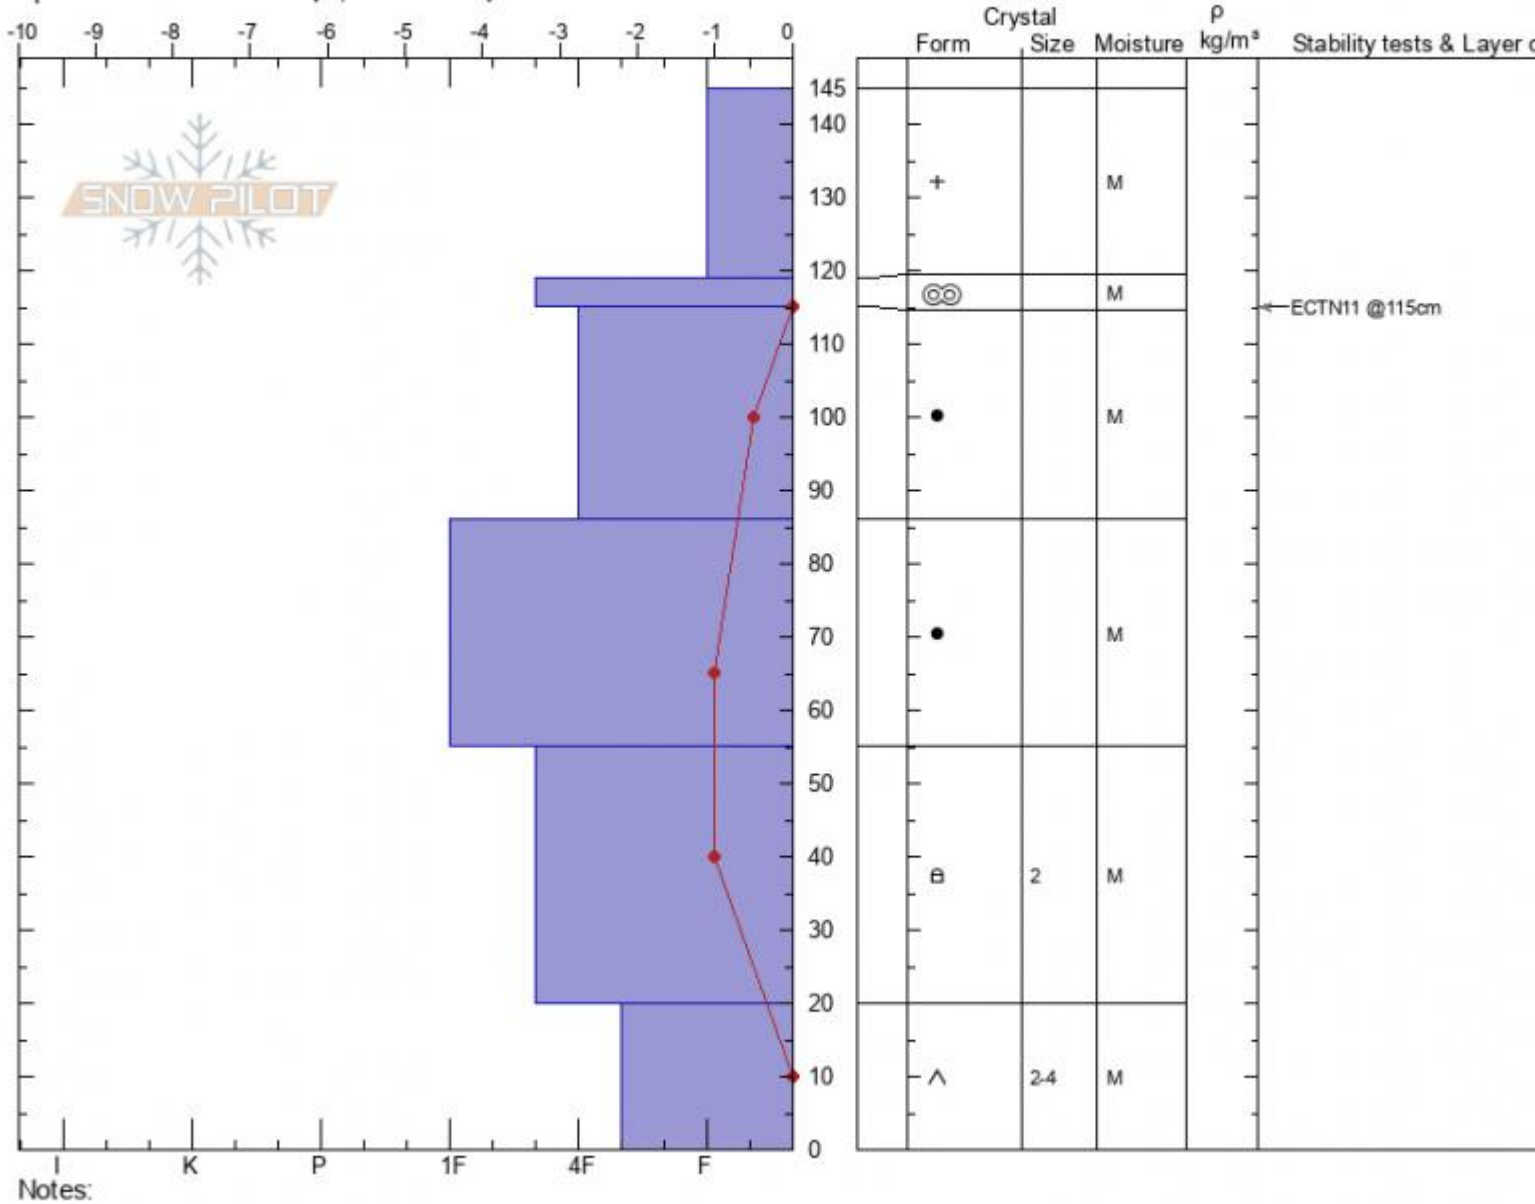

**Bacon Rind**  
**Madison Range-S**  
**MT**  
 Elevation: **8800 ft**  
 Aspect: **85°**  
 Specifics: **Ski tracks on slope; We skied slope**

**Ian Hoyer**  
**03/20/2021 - 12:00pm**  
 Co-ord: **44.96000N, -111.09923W**  
 Slope Angle: **27°**  
 Wind Loading: **no**

Stability: **fair**  
 Air Temperature: **2°C**  
 Sky Cover: **OVC**  
 Precipitation: **S-1**  
 Wind: **Calm**

HS: **145** Layer Notes:  
 20-0cm: **Problematic layer**

Advisory Region  
 Southern Madison  
 Longitude  
 -111.10W  
 Latitude  
 44.96N  
 Southern Madison, 2021-03-20