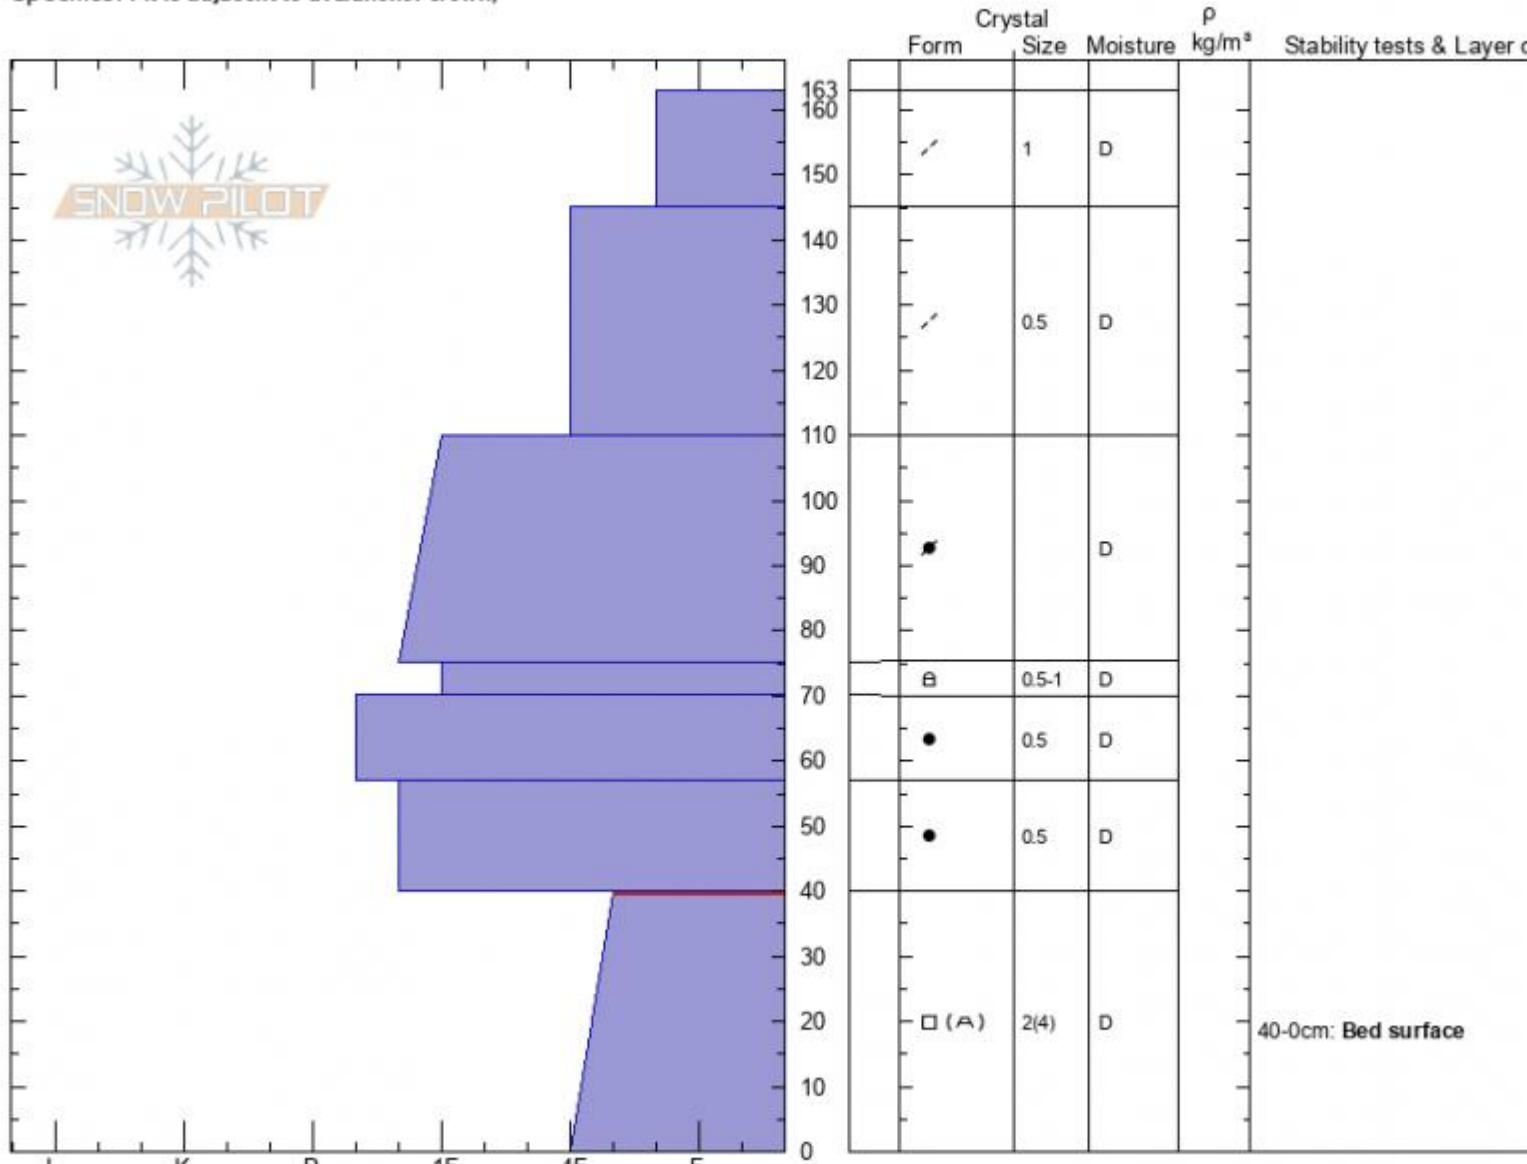

Scotch Bonnet Crown
 Beartooths
 MT
 Elevation: 10000 ft
 Aspect: 130°
 Specifics: Pit is adjacent to avalanche: crown;

Doug Chabot-Admin
 12/28/2021 - 9:55am
 Co-ord: 45.07147N, -109.94407W
 Slope Angle: 33°
 Wind Loading: previous

Stability: **Poor**
 Air Temperature: **-23°C**
 Sky Cover: **OVC**
 Precipitation: **NO**
 Wind: **SW Moderate**

HS:163 Layer Notes:
 40-0cm: Bed surface
 40-0cm: Problematic layer

Notes: This pit was dug in the crown of the avalanche that killed 2 snowmobilers on December 27, 2021.

Advisory Region
 Cooke City
 Longitude
 -109.95W
 Latitude
 45.06N

Avalanche Details: [Double Avalanche Fatality, Scotch Bonnet Mountain](#)
 Cooke City, 2021-12-29