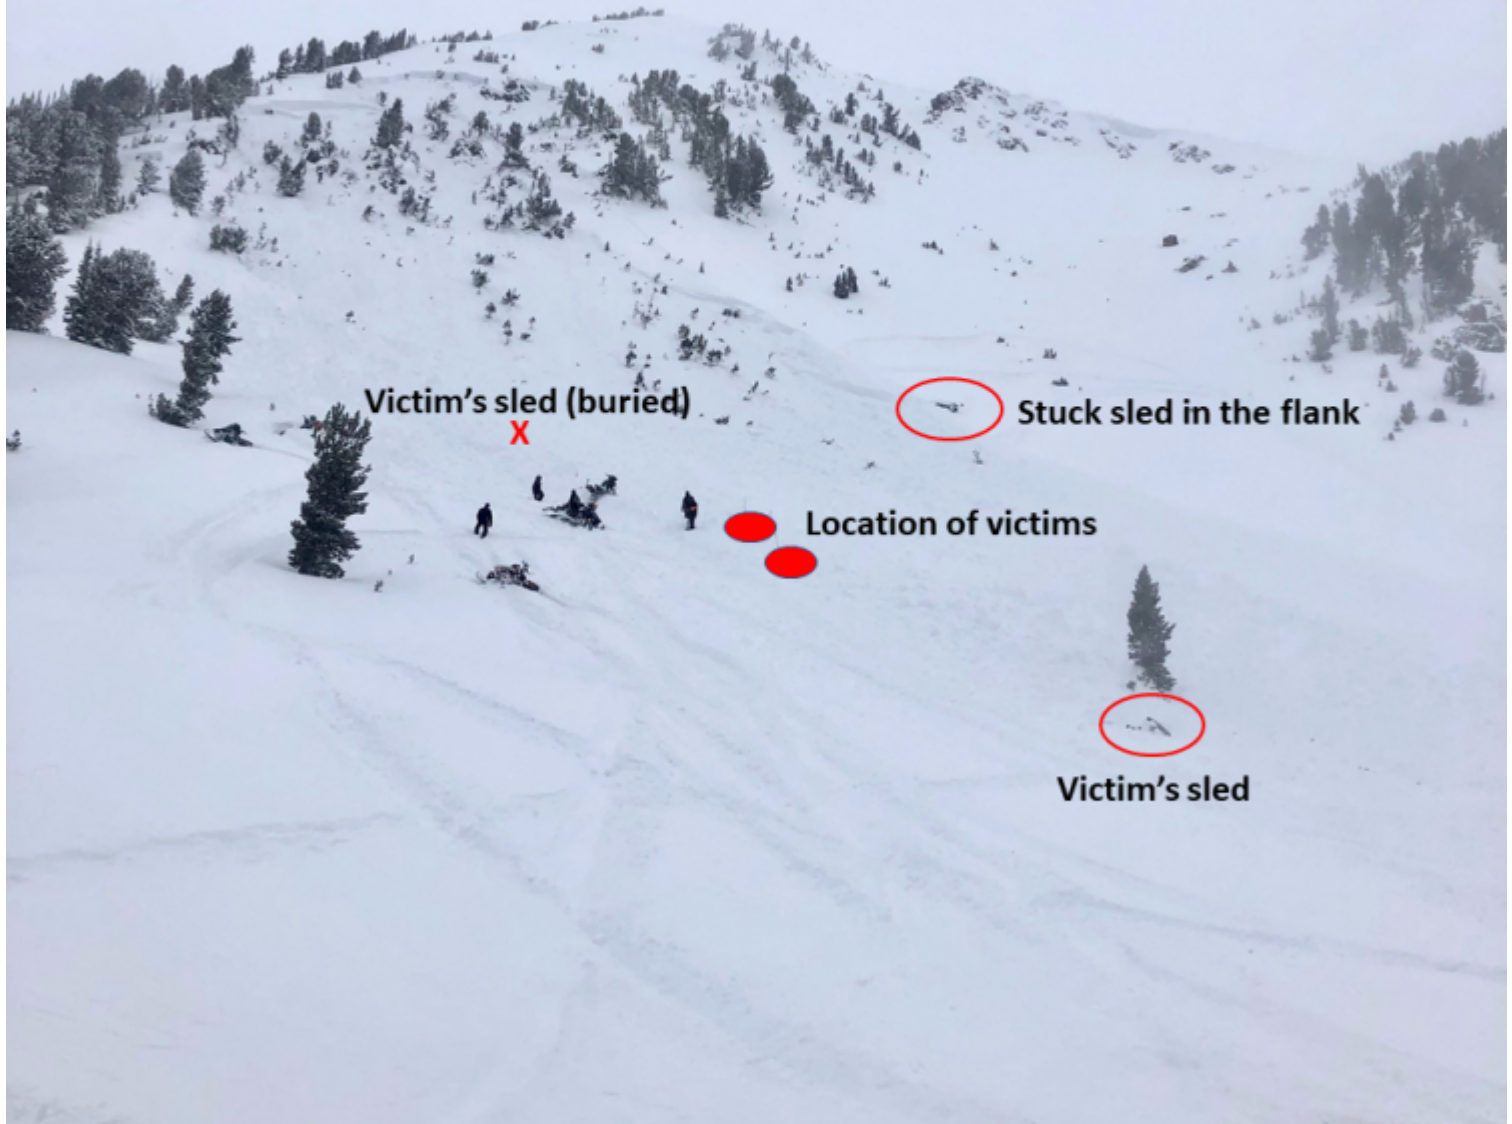

Scotch Bonnet Mountain  
SE aspect  
10,000'

4-5' deep  
300' wide  
500' vertical

This photo shows where people and their machines were buried. Photo: S. Strenge

Advisory Region

Cooke City

Longitude

-109.95W

Latitude

45.06N

**Avalanche Details:** [Double Avalanche Fatality, Scotch Bonnet Mountain](#)  
Cooke City, 2021-12-30