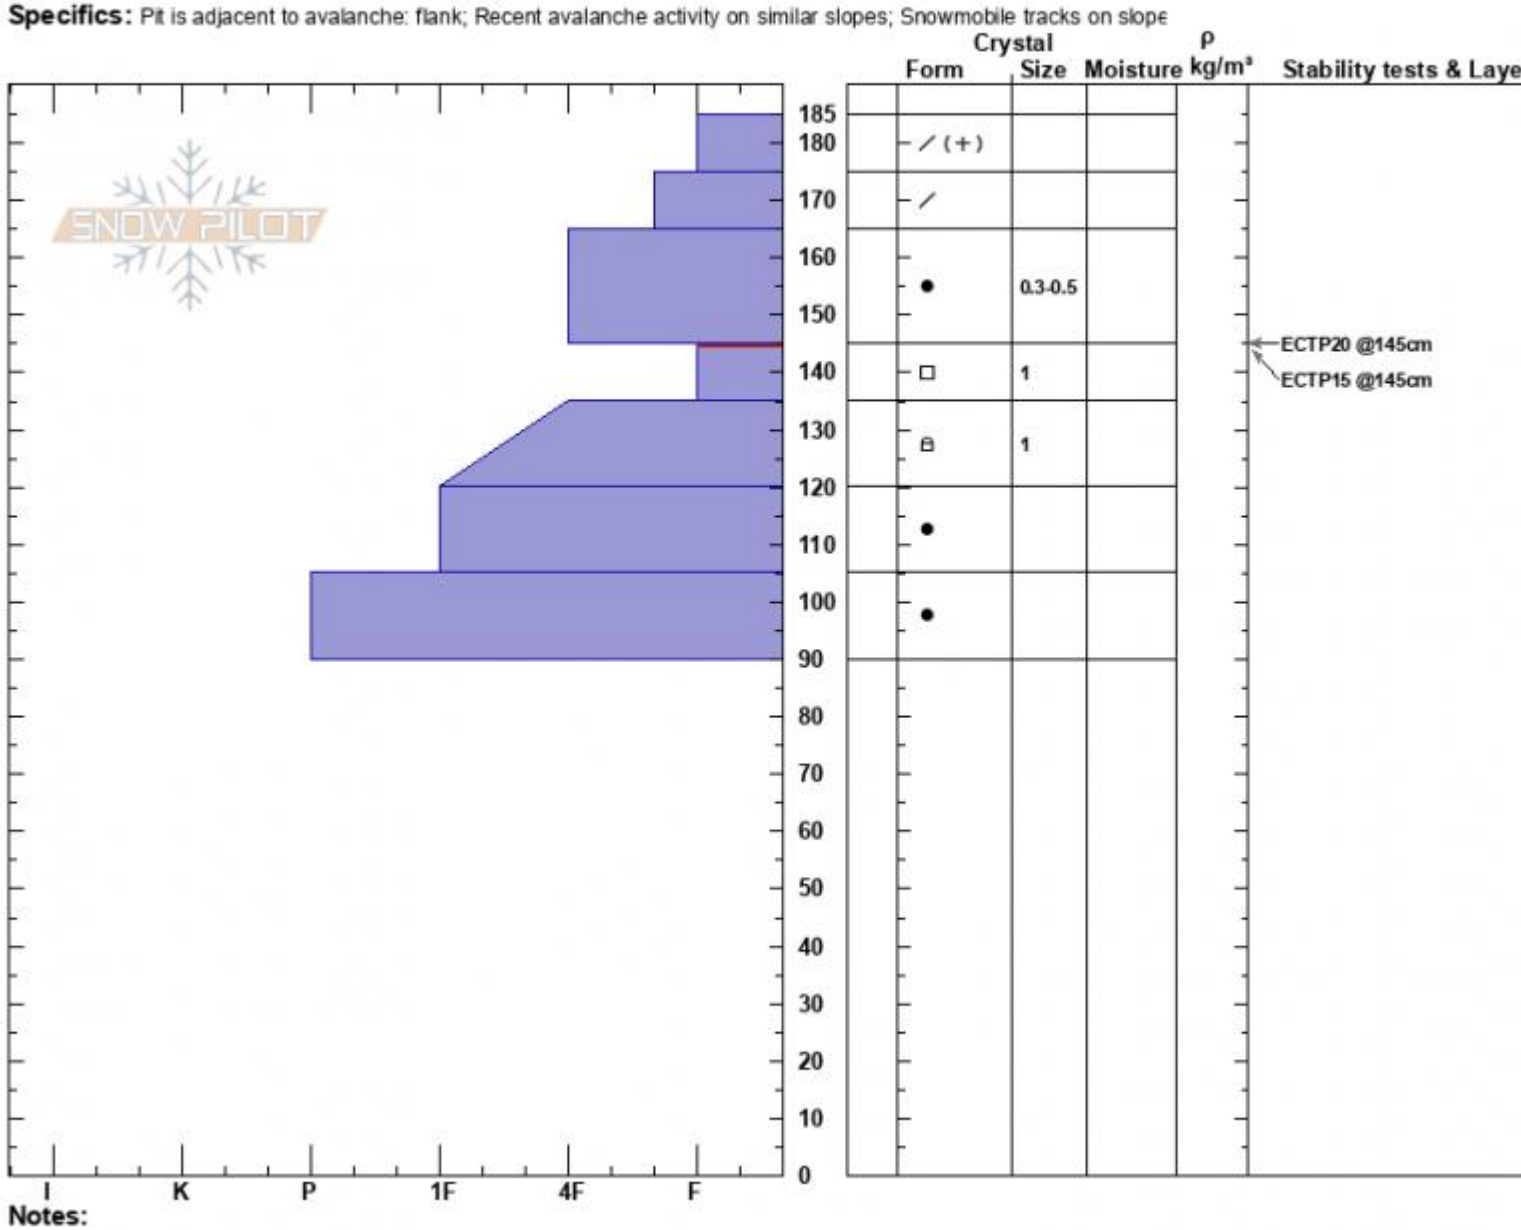

SW Sheep Avalanche  
 Cooke City  
 MT  
 Elevation: 9759 ft  
 Aspect: 220°  
 Specifics: Pit is adjacent to avalanche: flank; Recent avalanche activity on similar slopes; Snowmobile tracks on slope

Alex Marienthal  
 02/07/2022 - 12:40pm  
 Co-ord: 45.06766N, -109.93215W  
 Slope Angle: 25°  
 Wind Loading: no

Stability: Poor  
 Air Temperature:  
 Sky Cover: FEW  
 Precipitation: NO  
 Wind: Calm

HS:185  
 Layer Notes:  
 145-135cm: Problematic layer

Dug next to snowmobile triggered avalanche that occurred the morning of 2/6/2022.

Advisory Region  
 Cooke City  
 Longitude  
 -109.93W  
 Latitude  
 45.07N

**Avalanche Details:** [Rider-Triggered Avalanche SW face of Sheep Mountain](#)  
Cooke City, 2022-02-10