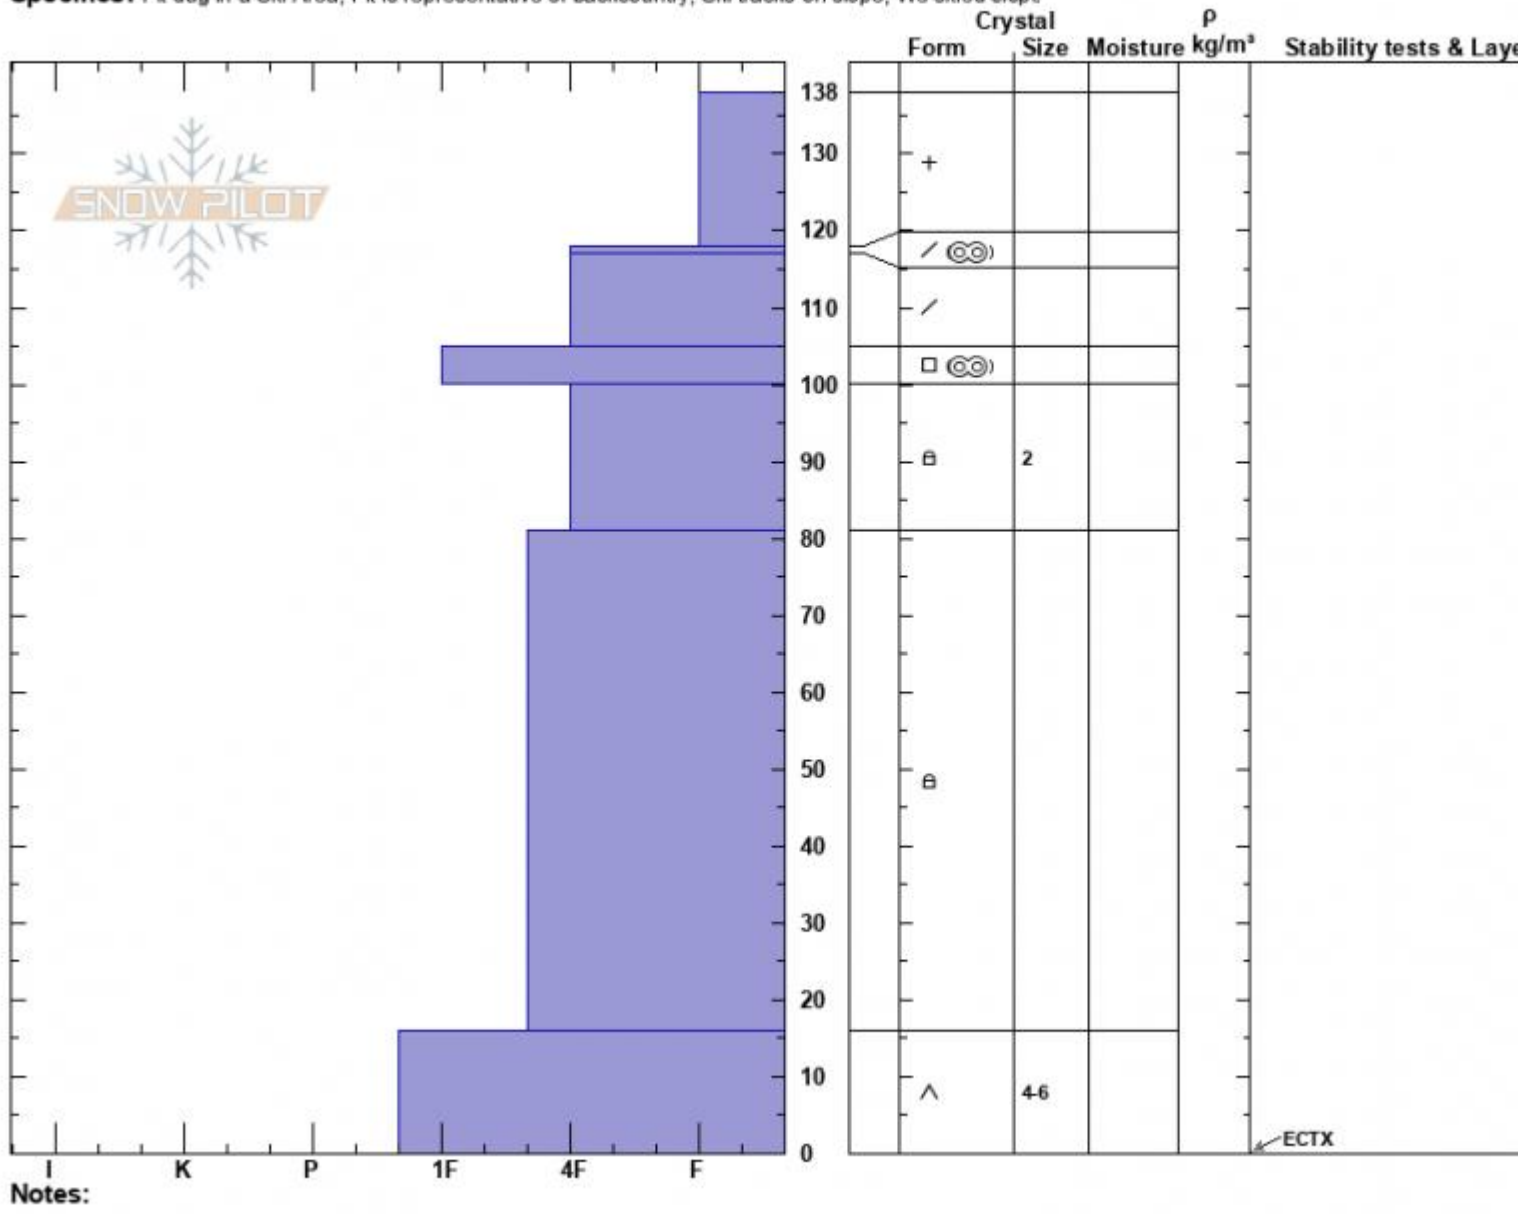

YC North Study Profile  
 Madison Range-N  
 MT  
 Elevation: 8173 ft  
 Aspect: 0°  
 Specifics: Pit dug in a Ski Area; Pit is representative of backcountry; Ski tracks on slope; We skied slope

Dave Zinn  
 03/10/2022 - 1:30pm  
 Co-ord: 45.24897N, -111.45656W  
 Slope Angle: 25°  
 Wind Loading: no

Stability: Good  
 Air Temperature:  
 Sky Cover: BKN  
 Precipitation: NO  
 Wind: Calm

HS:138 Layer Notes:

Notes:  
 Advisory Region  
 Northern Madison  
 Longitude  
 -111.44W  
 Latitude  
 45.23N  
 Northern Madison, 2022-03-17