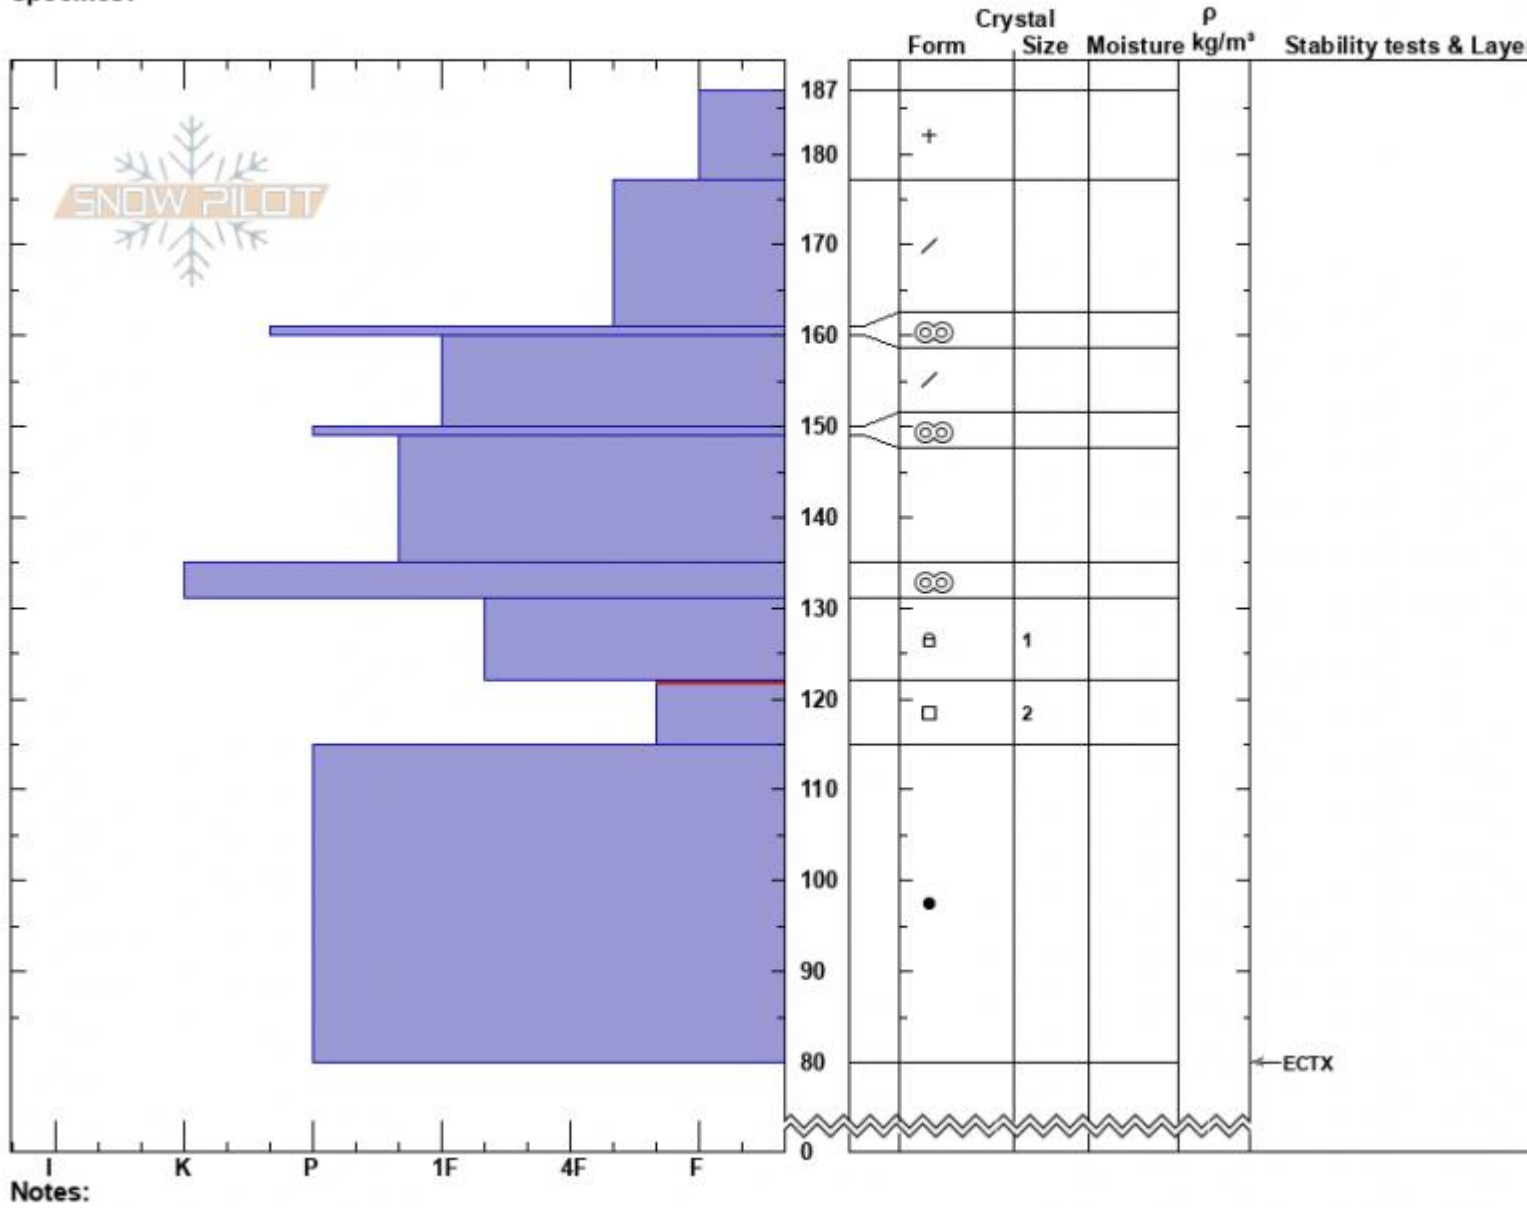

Throne East Profile  
 Bridger Range  
 MT  
 Elevation: 8098 ft  
 Aspect: 89°  
 Specifics:

Dave Zinn  
 03/20/2022 - 10:00am  
 Co-ord: 45.88405N, -110.94990W  
 Slope Angle: 32°  
 Wind Loading: no

Stability: Good  
 Air Temperature:  
 Sky Cover: OVC  
 Precipitation: S1  
 Wind: W Calm

HS:187    Layer Notes:  
 122-115cm: Problematic layer

Notes:  
 Advisory Region  
 Bridger Range  
 Longitude  
 -110.95W  
 Latitude  
 45.88N  
 Bridger Range, 2022-03-20