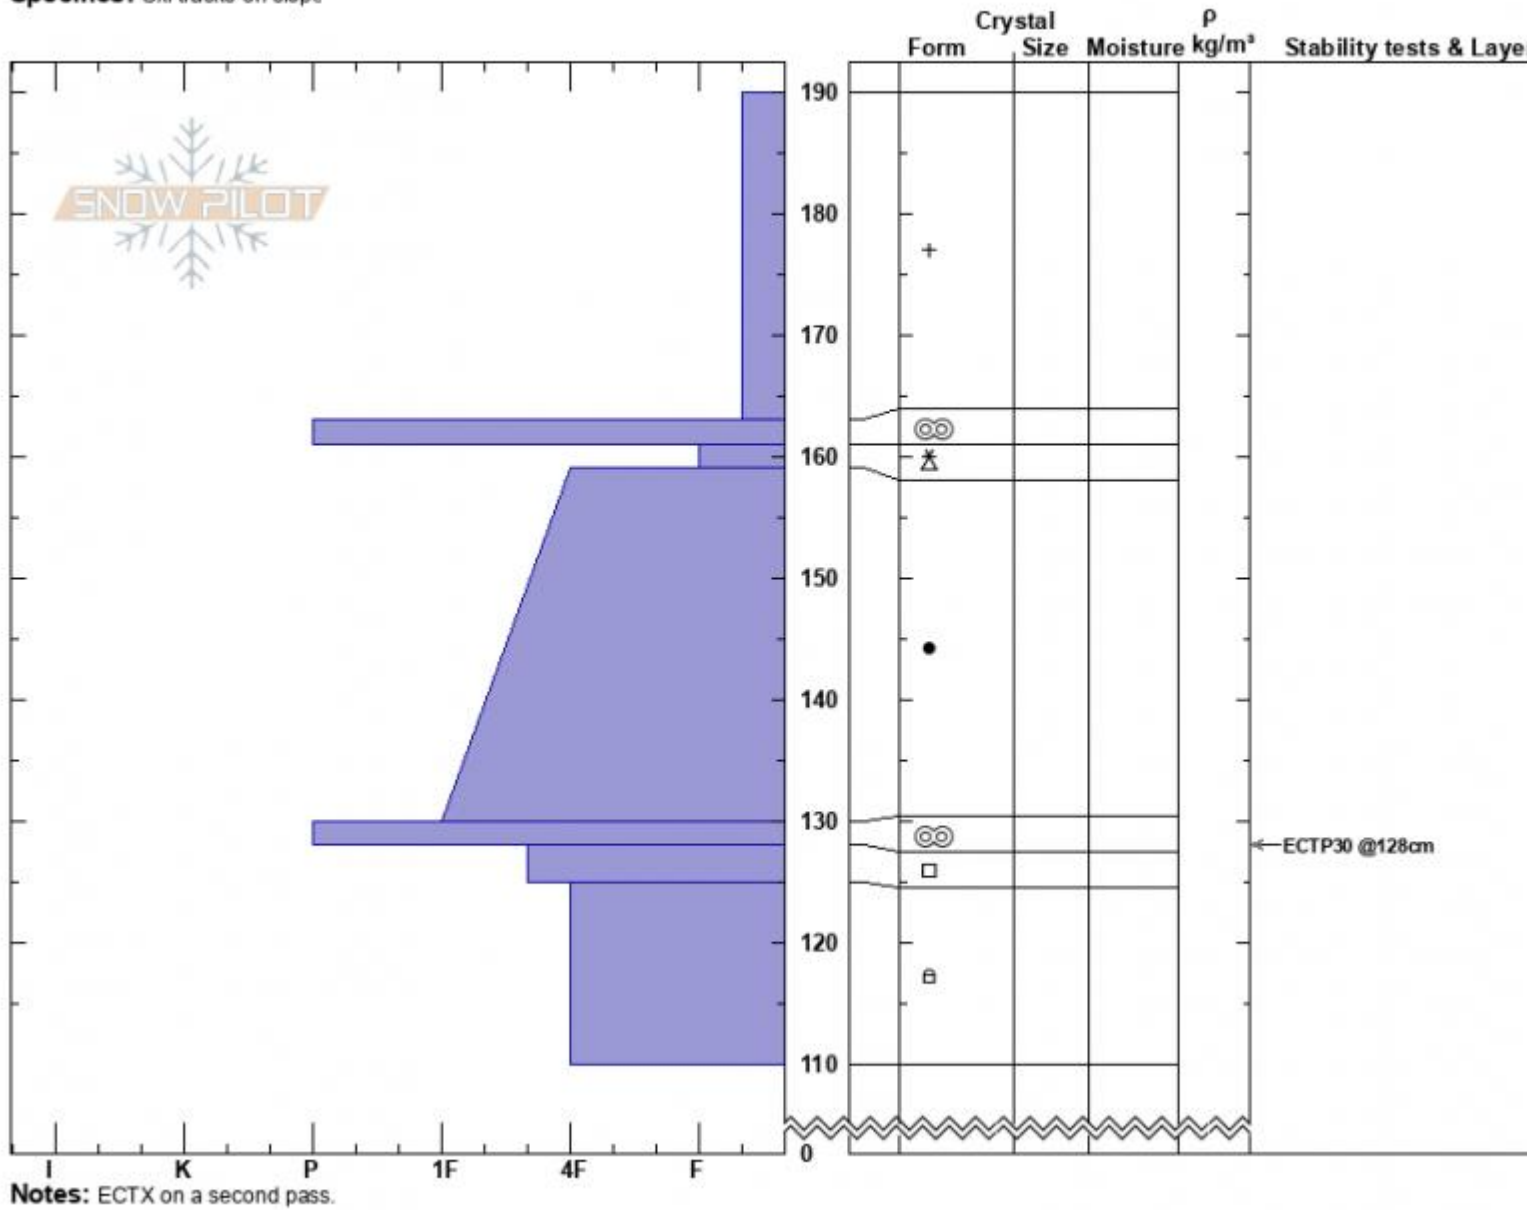

Spanky's
 Madison Range-N
 MT
 Elevation: 9140 ft
 Aspect: 60°
 Specifics: Ski tracks on slope

Hannah Marshall
 03/20/2022 - 1:00pm
 Co-ord: 45.32442N, -111.38086W
 Slope Angle:
 Wind Loading:

Stability:
 Air Temperature:
 Sky Cover:
 Precipitation: S-1
 Wind: NW Moderate

HS:190 Layer Notes:

Advisory Region
 Northern Madison
 Longitude
 -111.38W
 Latitude
 45.34N
 Northern Madison, 2022-03-20