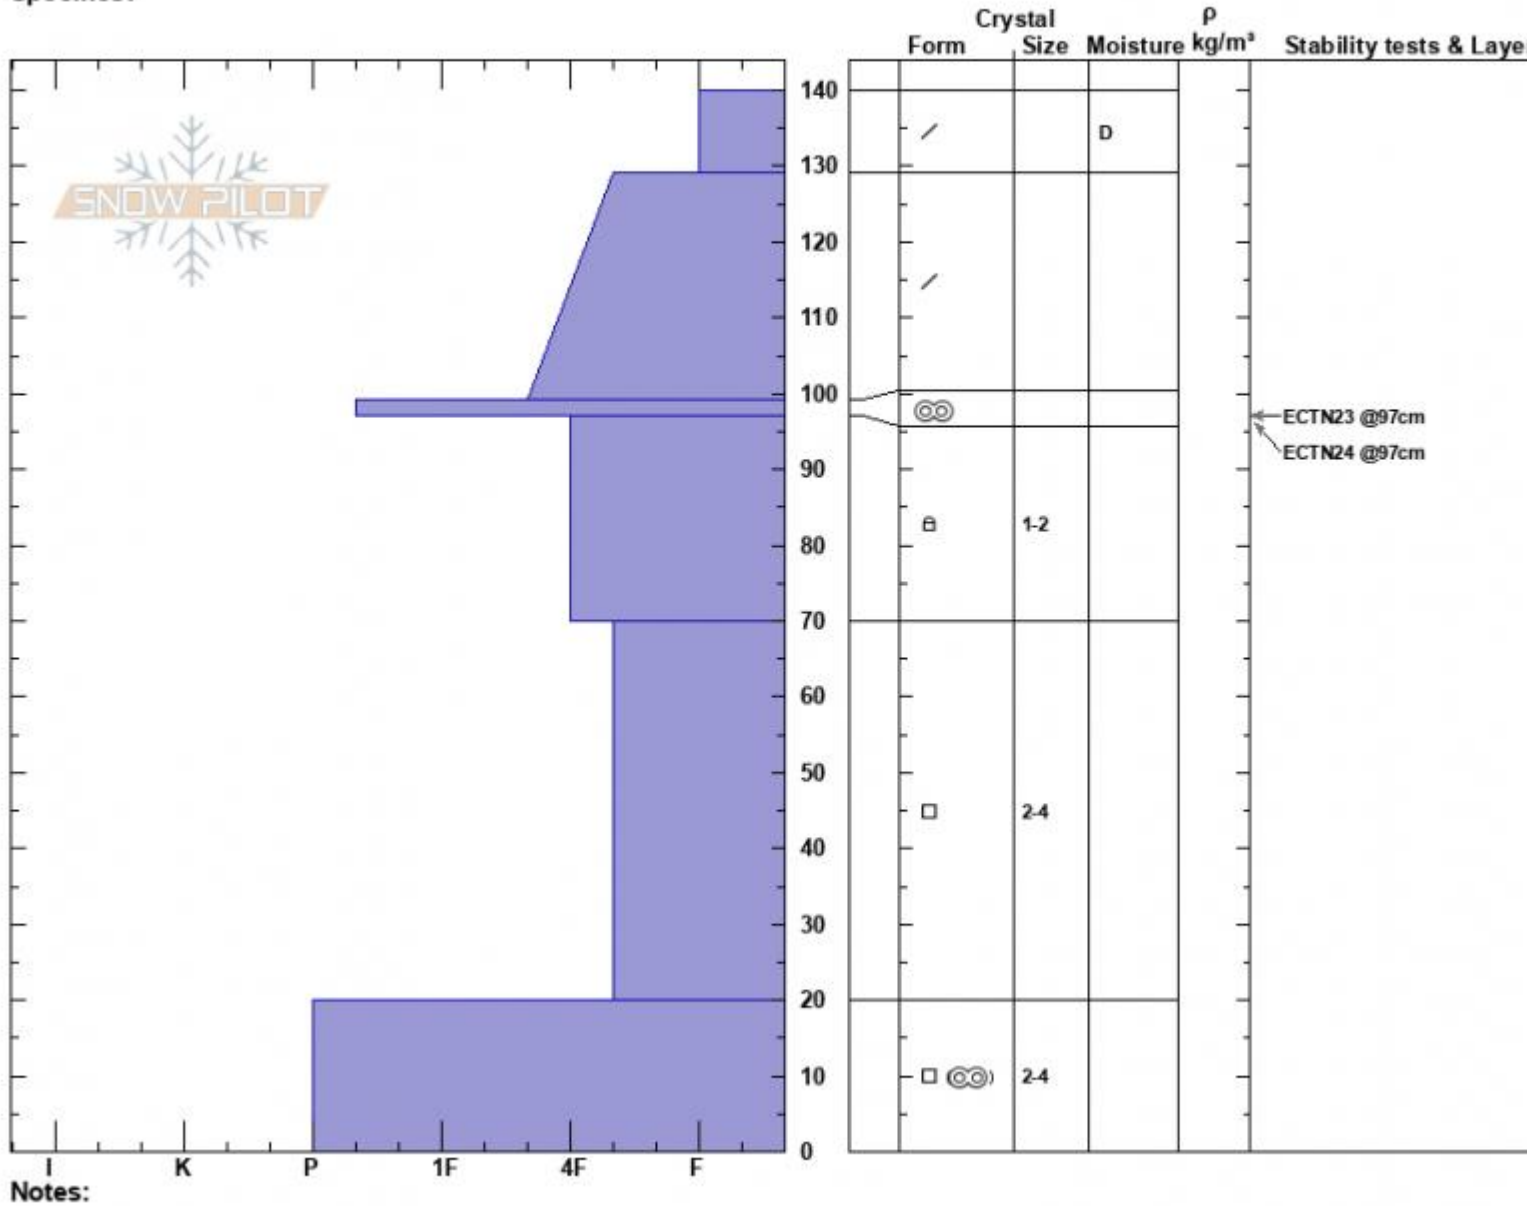

Wheeler NE
 Gallatin Range-N
 MT
 Elevation: 8100 ft
 Aspect: 50°
 Specifics:

Ian Hoyer
 03/23/2022 - 12:00pm
 Co-ord: 45.50345N, -111.07616W
 Slope Angle: 32°
 Wind Loading: no

Stability: Fair
 Air Temperature:
 Sky Cover: FEW
 Precipitation: NO
 Wind: S Light Breeze

HS:140 Layer Notes:
 PF:20 97-70cm:Problematic layer
 PS:100

Advisory Region
 Northern Gallatin
 Longitude
 -111.08W
 Latitude
 45.51N
 Northern Gallatin, 2022-03-25