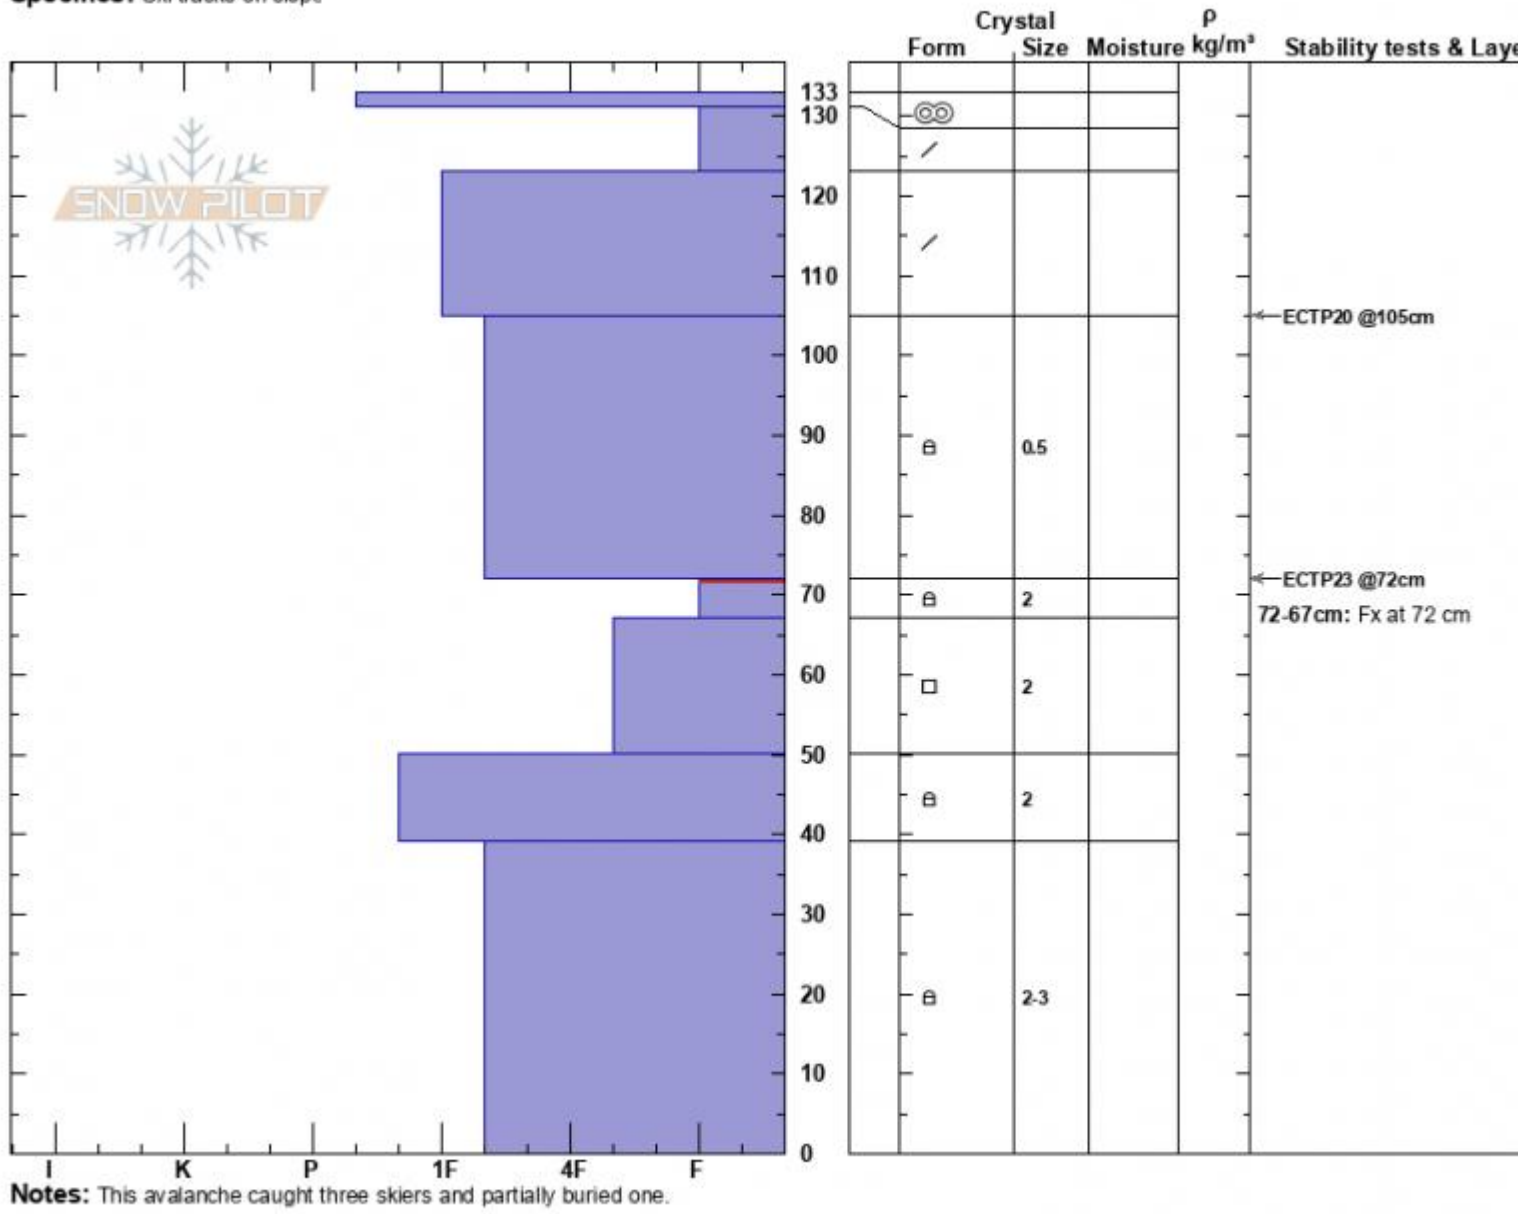

Woody Ridge Avalanche
 Cooke City
 MT
 Elevation: 9671 ft
 Aspect: 290°
 Specifics: Ski tracks on slope

Hannah Marshall
 03/25/2022 - 12:00pm
 Co-ord: 44.98951N, -109.92383W
 Slope Angle: 38°
 Wind Loading:

Stability:
 Air Temperature:
 Sky Cover: BKN
 Precipitation: NO
 Wind:

HS:133 **Layer Notes:**
 72-67cm: Fx at 72 cm
 72-67cm: Problematic layer

Advisory Region
 Cooke City
 Longitude
 -109.92W
 Latitude
 44.97N

Avalanche Details: [3 skiers caught, 2 injured on Woody Ridge near Cooke City, 2022-03-25](#)