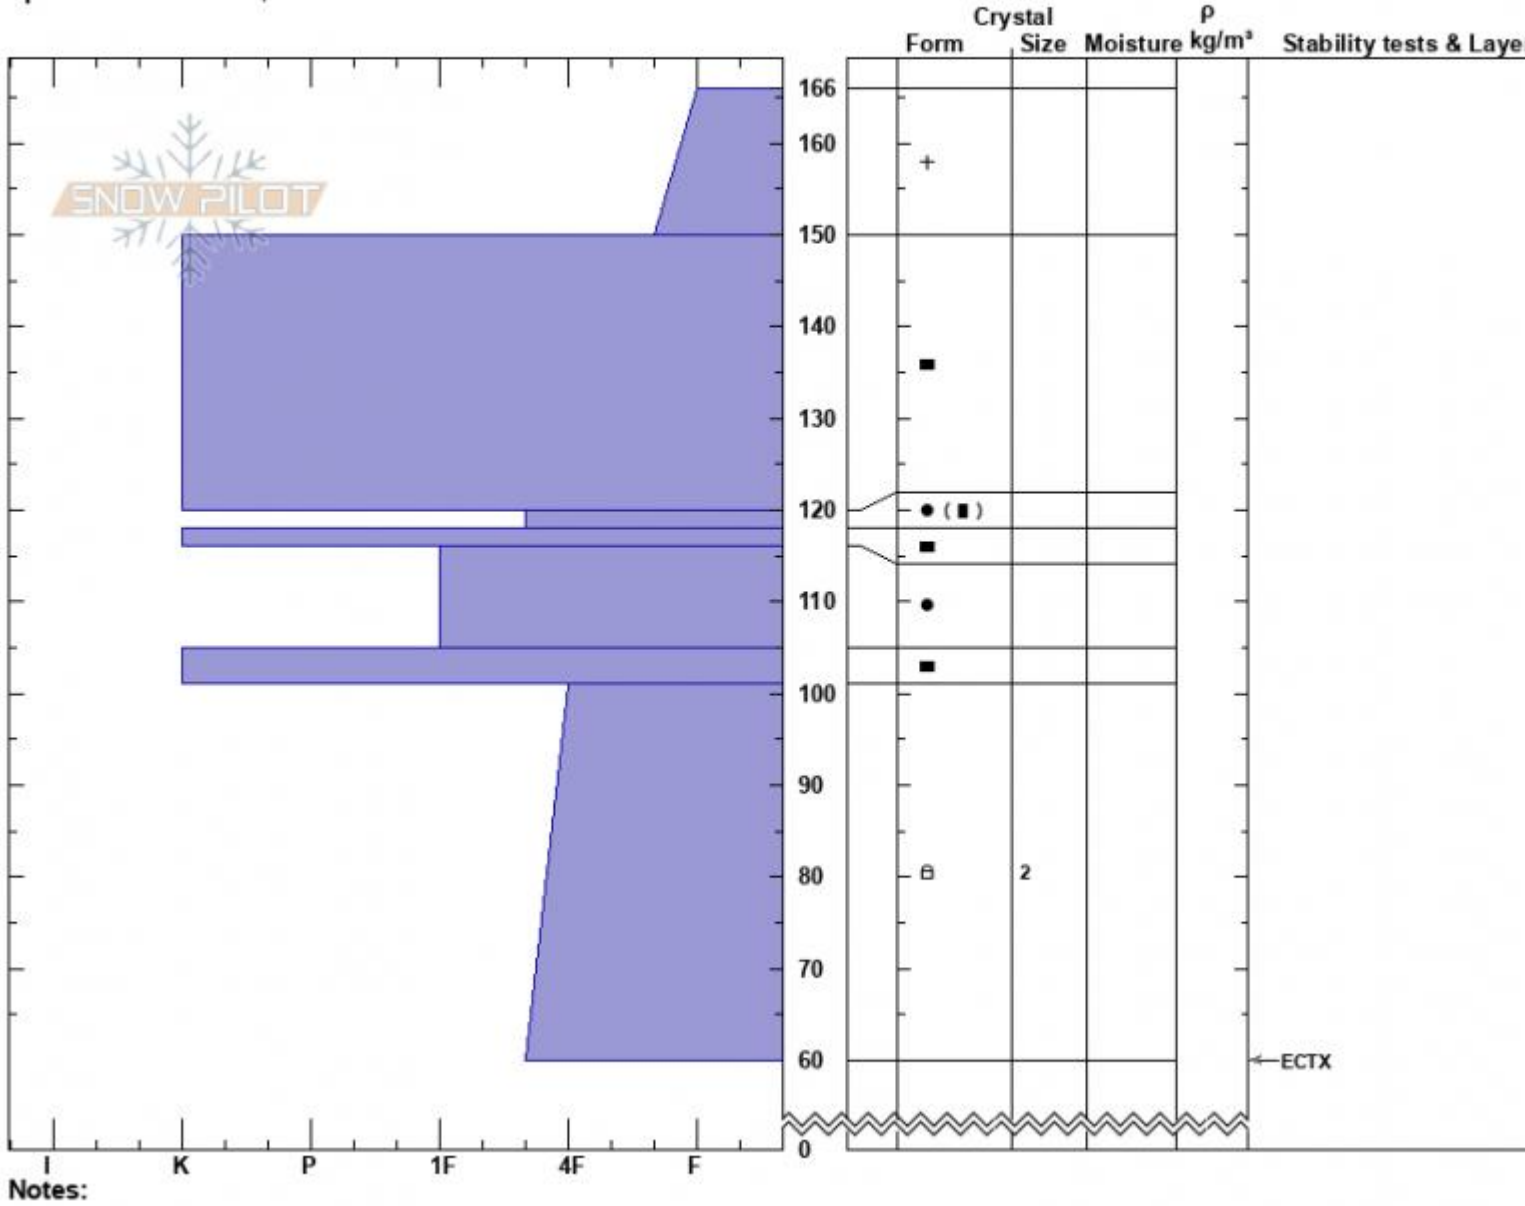

Spanky's  
 Madison Range-N  
 MT  
 Elevation: 9218 ft  
 Aspect: 60°  
 Specifics: We skied slope

Hannah Marshall  
 04/05/2022 - 12:00pm  
 Co-ord: 45.32365N, -111.38105W  
 Slope Angle: 20°  
 Wind Loading: yes

Stability:  
 Air Temperature:  
 Sky Cover: OVC  
 Precipitation: S-1  
 Wind: W Moderate

HS:166 Layer Notes:  
 PF:15  
 PS:15

Advisory Region  
 Northern Madison  
 Longitude  
 -111.38W  
 Latitude  
 45.33N  
 Northern Madison, 2022-04-05