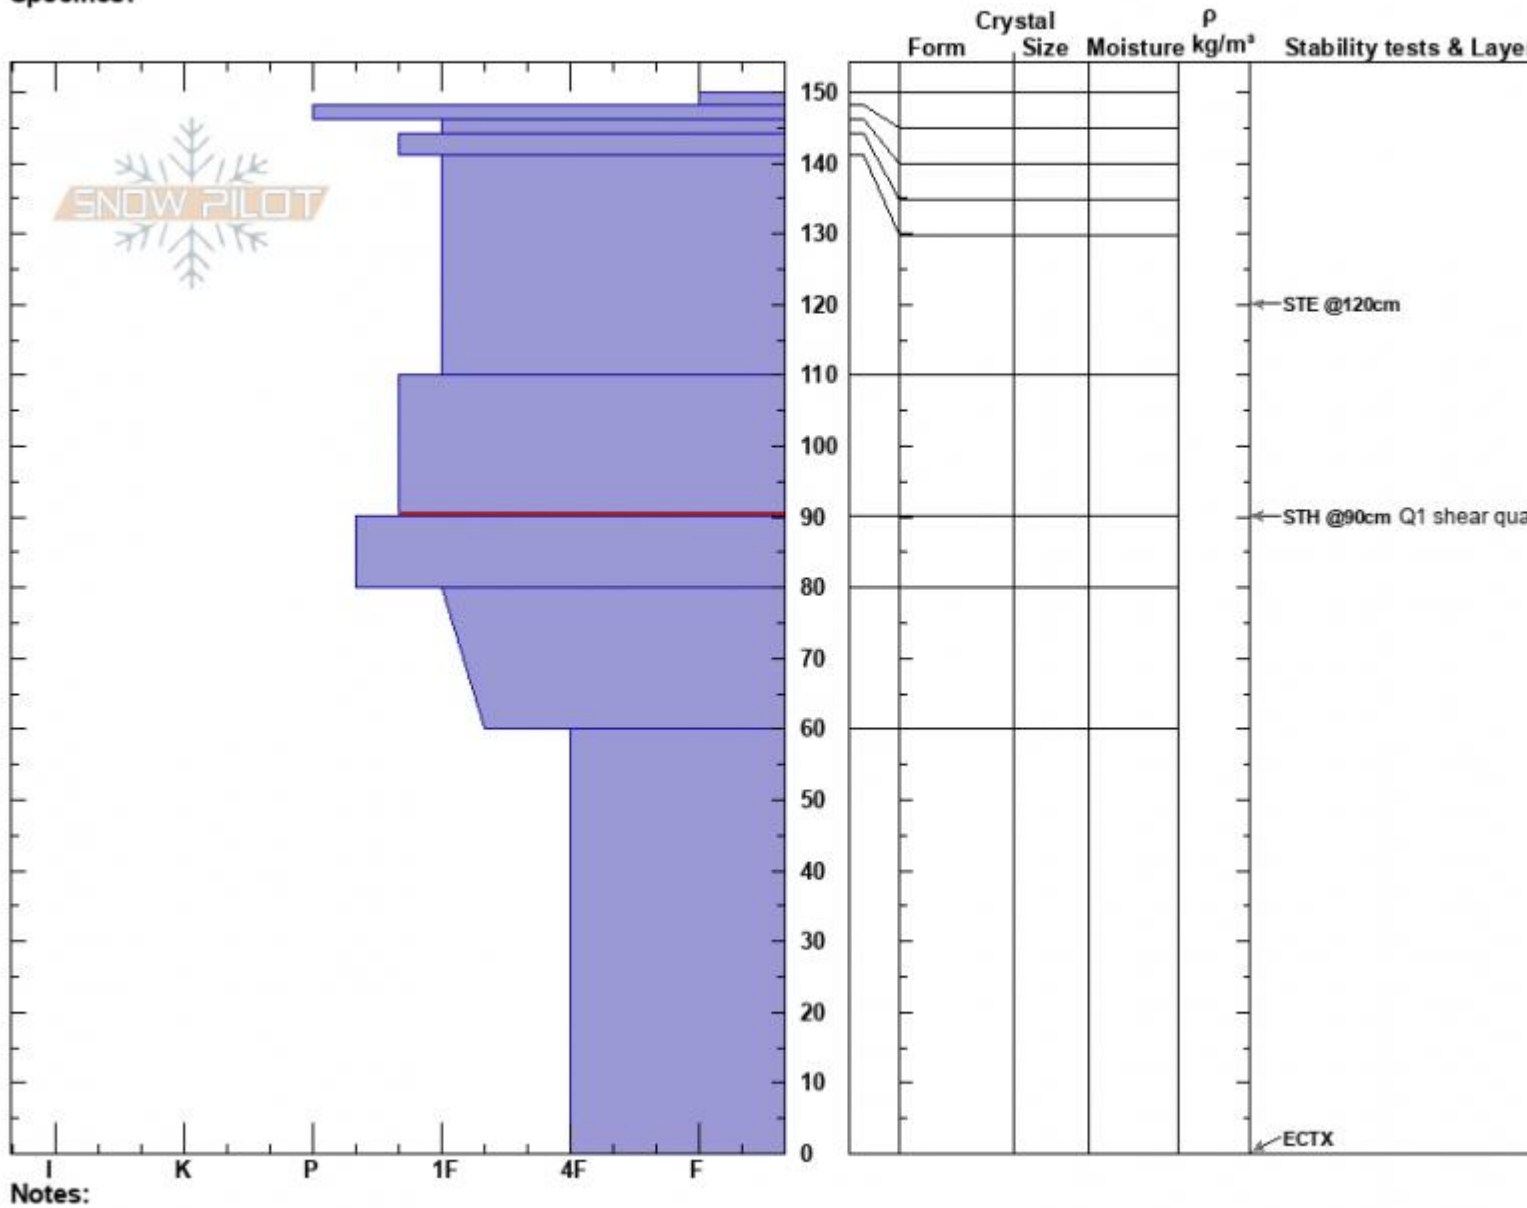

Flathead Pass  
 Bridger Range  
 MT  
 Elevation: 2325 m  
 Aspect: NE  
 Specifics:

Erich Schreier  
 05/01/2022 - 10:30am  
 Co-ord: 45.96732N, -111.01052W  
 Slope Angle: 30°  
 Wind Loading: yes

Stability:  
 Air Temperature: 0°C  
 Sky Cover: X  
 Precipitation: S-1  
 Wind: SW Light Breeze

HS:150 Layer Notes:  
 110-90cm: Problematic layer

Advisory Region  
 Bridger Range  
 Longitude  
 -111.02W  
 Latitude  
 45.97N  
 Bridger Range, 2022-05-02