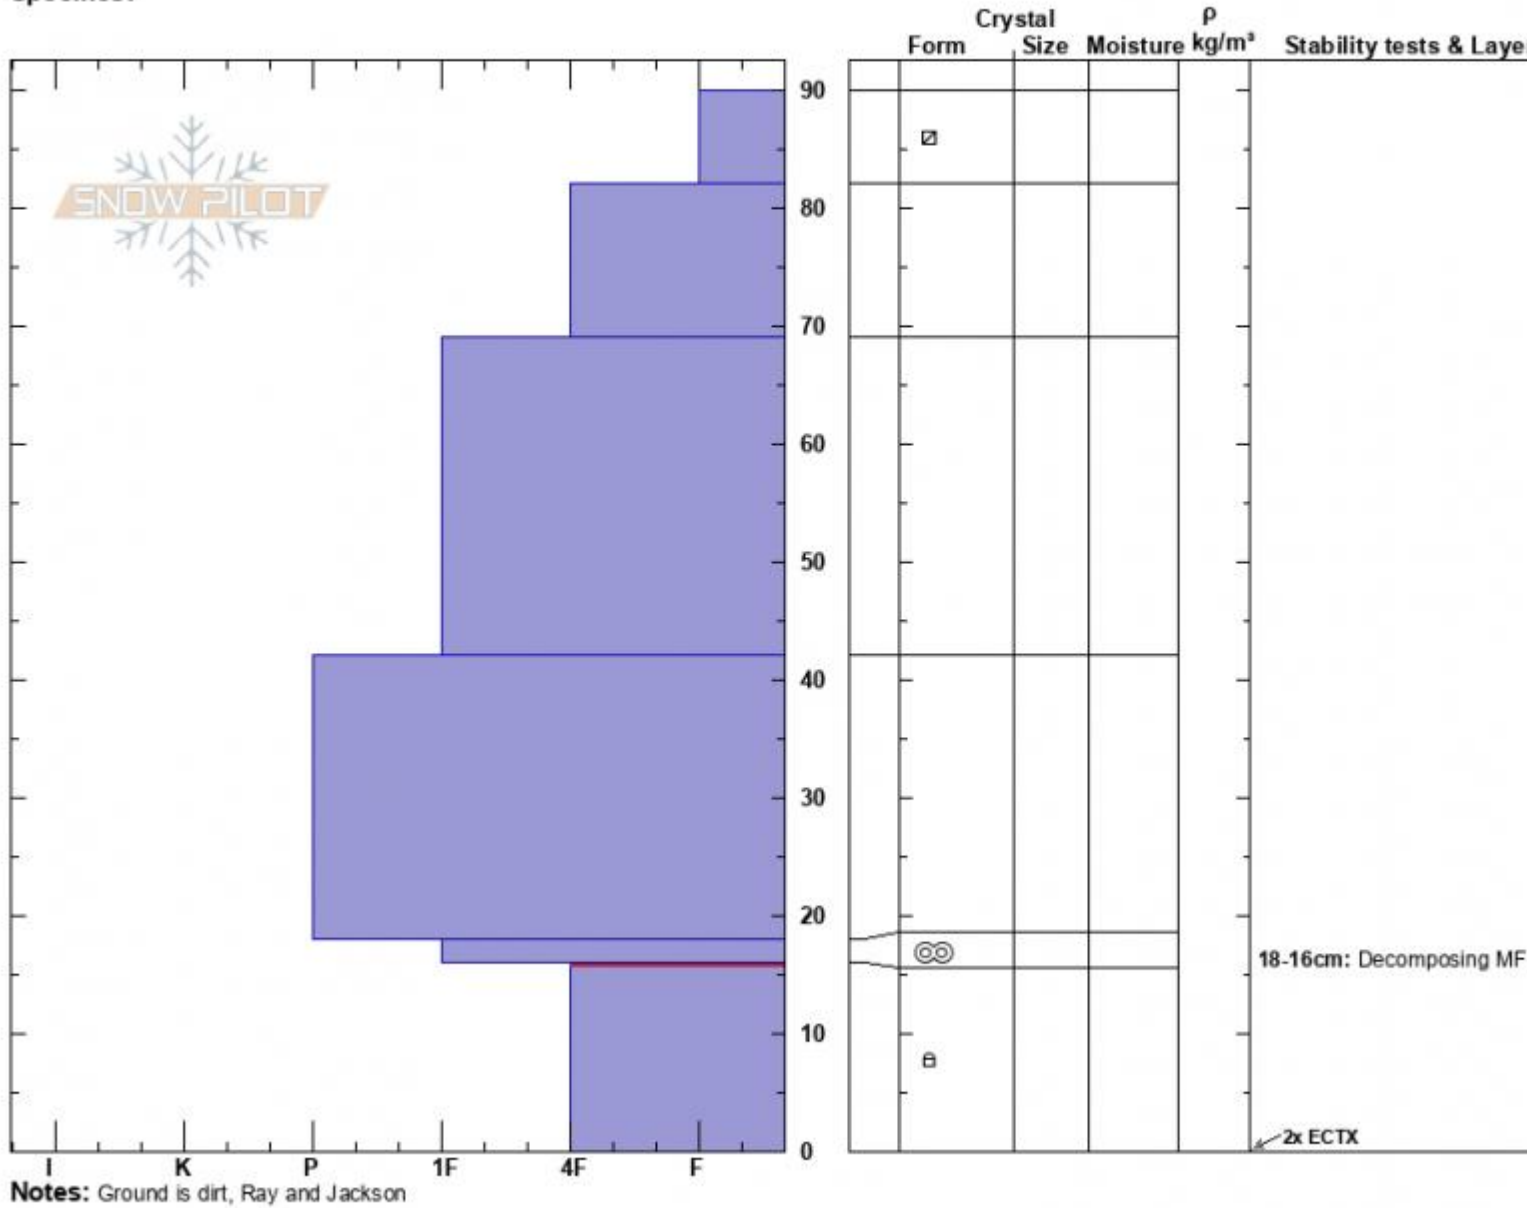

Bacon Rind  
 Madison Range-S  
 MT  
 Elevation: 8970 ft  
 Aspect: N  
 Specifics:

Jackson Breen  
 11/20/2022 - 12:00pm  
 Co-ord:  
 Slope Angle: 25°  
 Wind Loading: no

Stability:  
 Air Temperature:  
 Sky Cover: CLR  
 Precipitation: NO  
 Wind: SW Calm

HS:90  
 Layer Notes:  
 18-16cm: Decomposing MFcr  
 16-0cm: Problematic layer

Loud pow, obvious near surface faceting on most slopes, thin breakable sun crust on S aspects, wind affected on unprotected NW aspects at ridge line, ECTX x2, lots of deadfall, still too thin in many places for enjoyable skiing

Advisory Region  
 Southern Madison  
 Longitude  
 -111.10W

Latitude

44.96N

Southern Madison, 2022-11-20