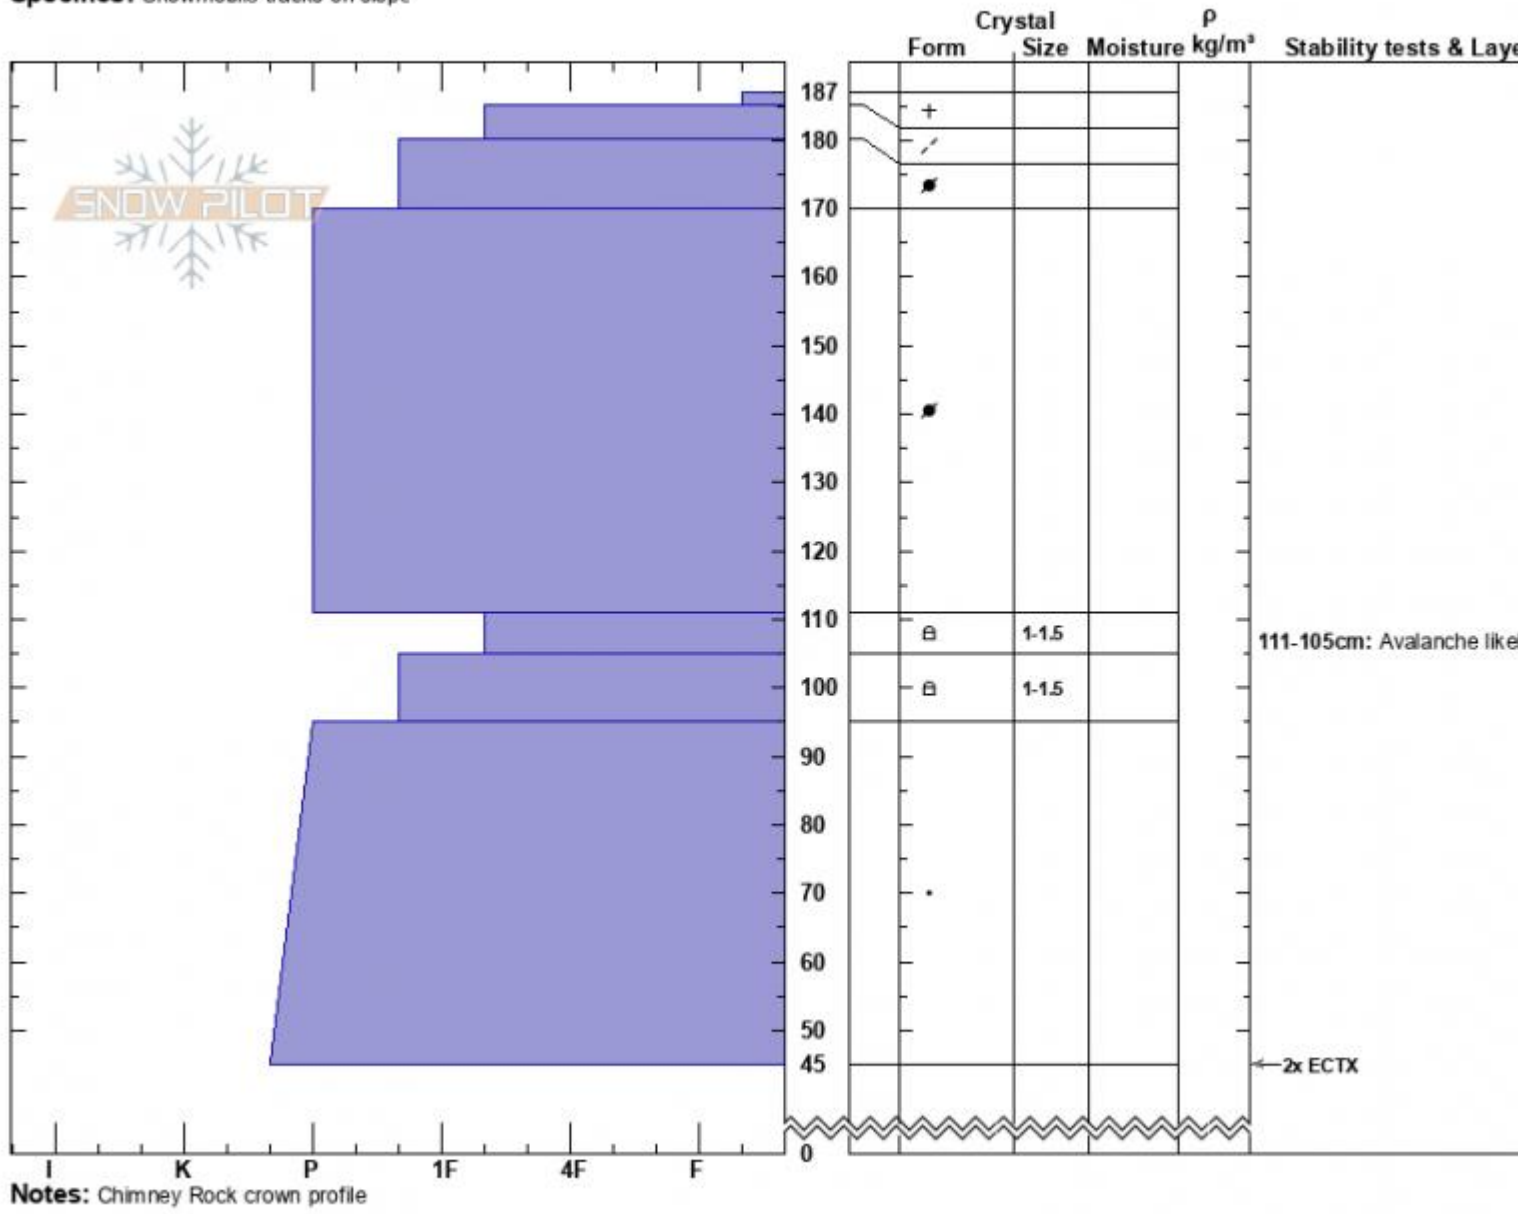

Chimney Rock Crown
 Beartooths
 MT
 Elevation: 9733 ft
 Aspect: 315°
 Specifics: Snowmobile tracks on slope

Zach Peterson
 12/08/2022 - 11:45pm
 Co-ord: 45.05521N, -109.95679W
 Slope Angle:
 Wind Loading: previous

Stability:
 Air Temperature:
 Sky Cover: BKN
 Precipitation: NO
 Wind: Calm

HS:187 Layer Notes:
 111-105cm: Avalanche likely brok

Crown of avalanche that was triggered 12/6/22. AMu-R2-D2-O

Advisory Region
 Cooke City
 Longitude
 -109.96W
 Latitude
 45.05N