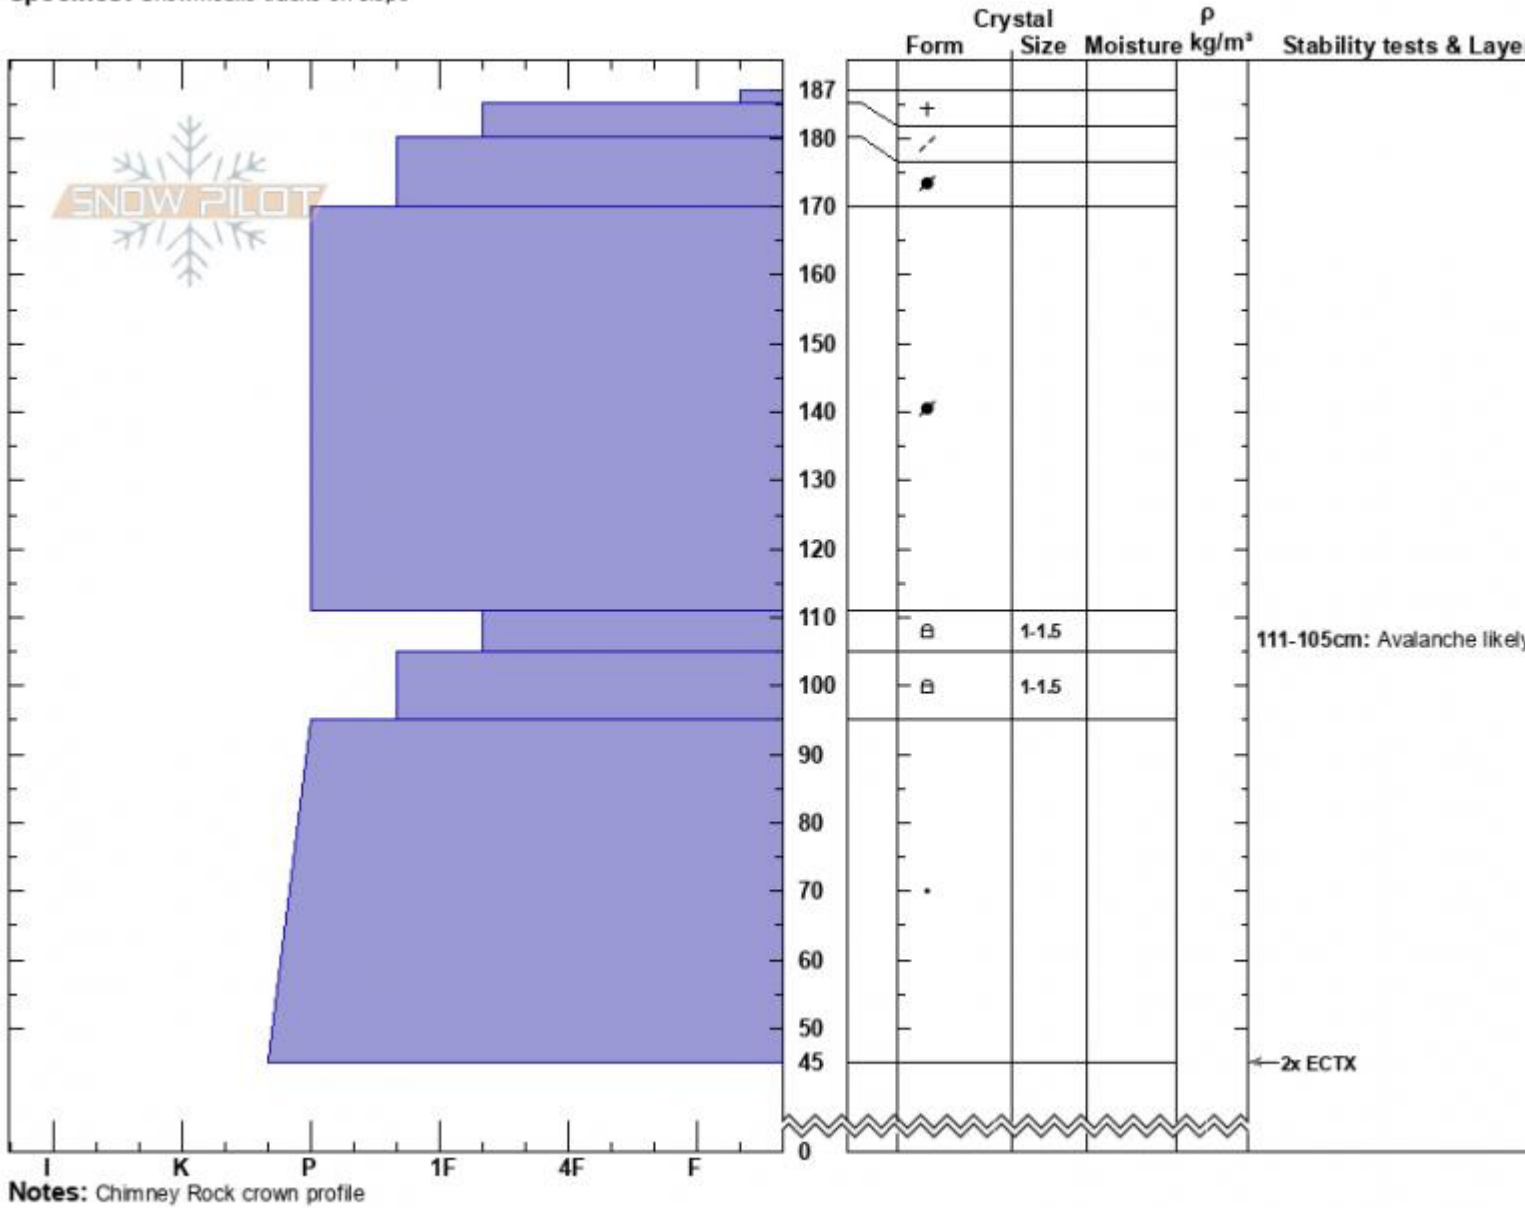

Chimney Rock Crown  
 Beartooths  
 MT  
 Elevation: 9733 ft  
 Aspect: 315°  
 Specifics: Snowmobile tracks on slope

Zach Peterson  
 12/08/2022 - 11:45pm  
 Co-ord: 45.05521N, -109.95679W  
 Slope Angle:  
 Wind Loading: previous

Stability:  
 Air Temperature:  
 Sky Cover: BKN  
 Precipitation: NO  
 Wind: Calm

HS:187 Layer Notes:  
 111-105cm: Avalanche likely brok

Crown of avalanche that was triggered 12/6/22. AMu-R2-D2-O

Advisory Region  
 Cooke City  
 Longitude  
 -109.96W  
 Latitude  
 45.05N