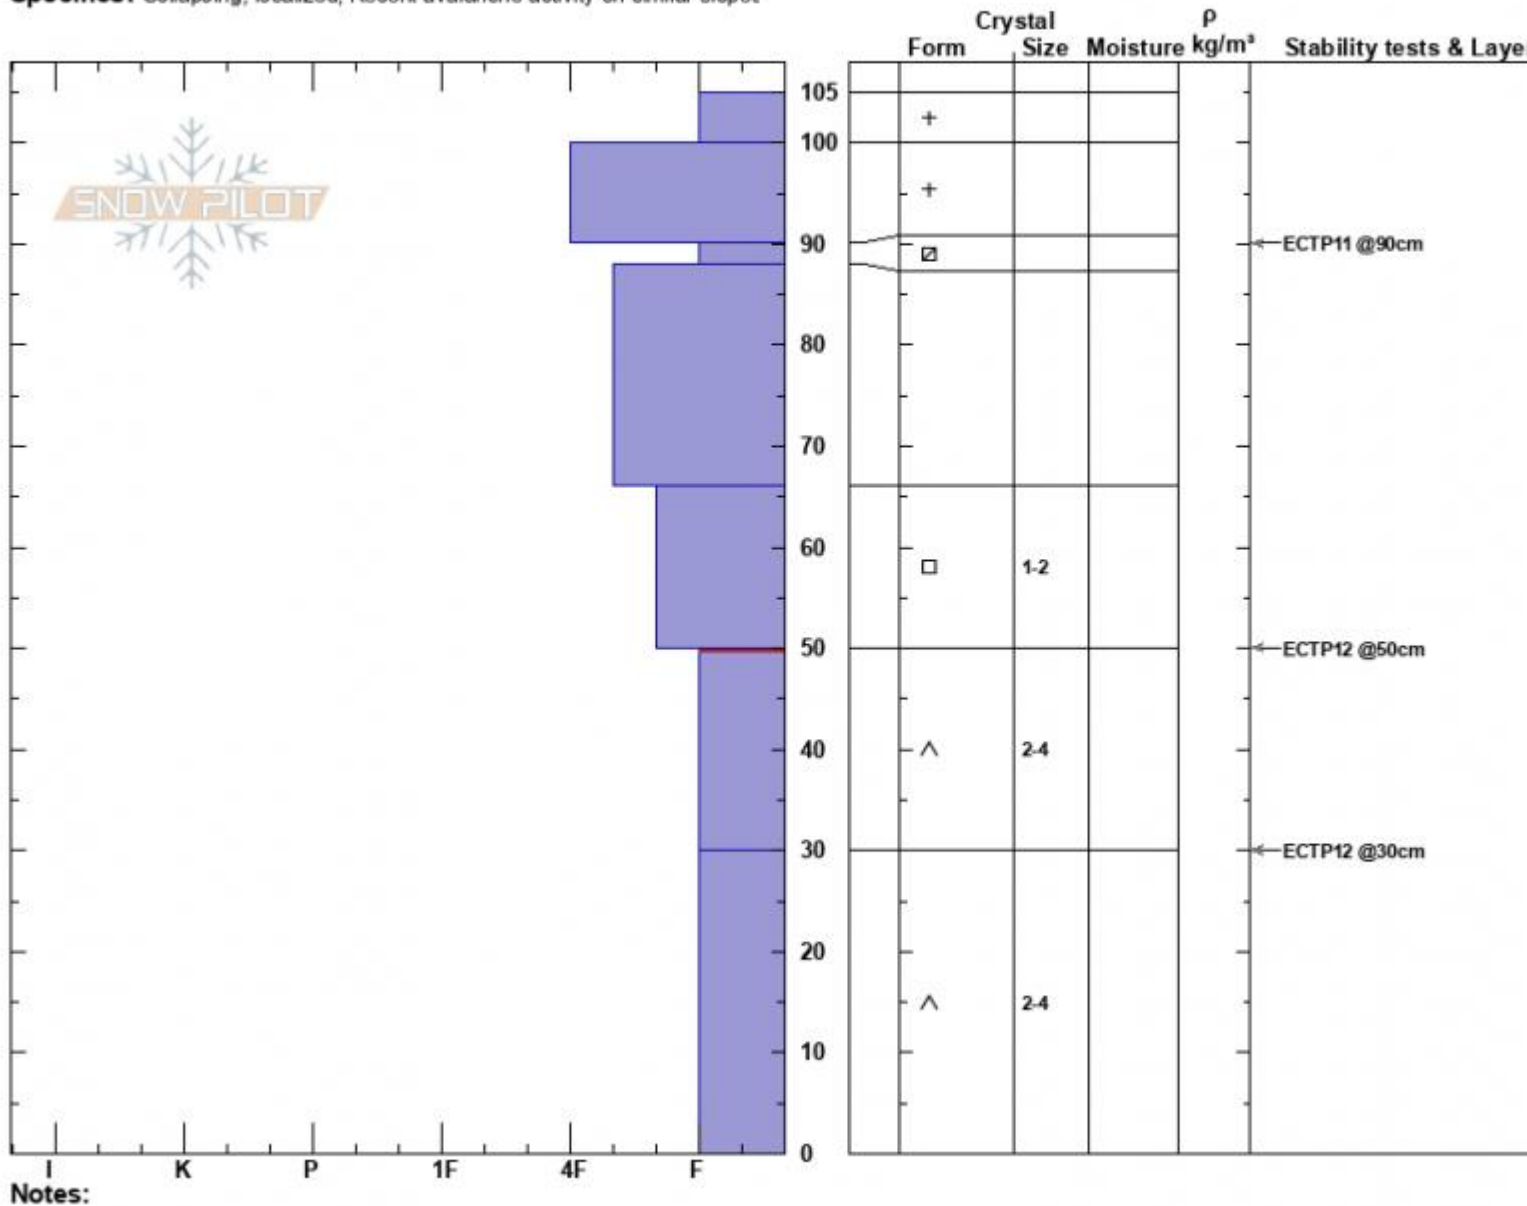

Sunlight Basin  
 Madison Range-S  
 MT  
 Elevation: 9438 ft  
 Aspect: 105°

Ian Hoyer  
 12/28/2022 - 10:00am  
 Co-ord: 44.97520N, -111.31385W  
 Slope Angle: 30°  
 Wind Loading: no

Stability: Poor  
 Air Temperature:  
 Sky Cover: OVC  
 Precipitation: S-1  
 Wind: Calm

HS:105  
 PF:65  
 Layer Notes:  
 50-30cm: Problematic layer

Specifics: Collapsing, localized; Recent avalanche activity on similar slopes

Advisory Region  
 Southern Madison  
 Longitude  
 -111.27W  
 Latitude  
 45.06N

**Avalanche Details:** [Natural Avalanche in Sage Basin](#)  
 Southern Madison, 2022-12-28