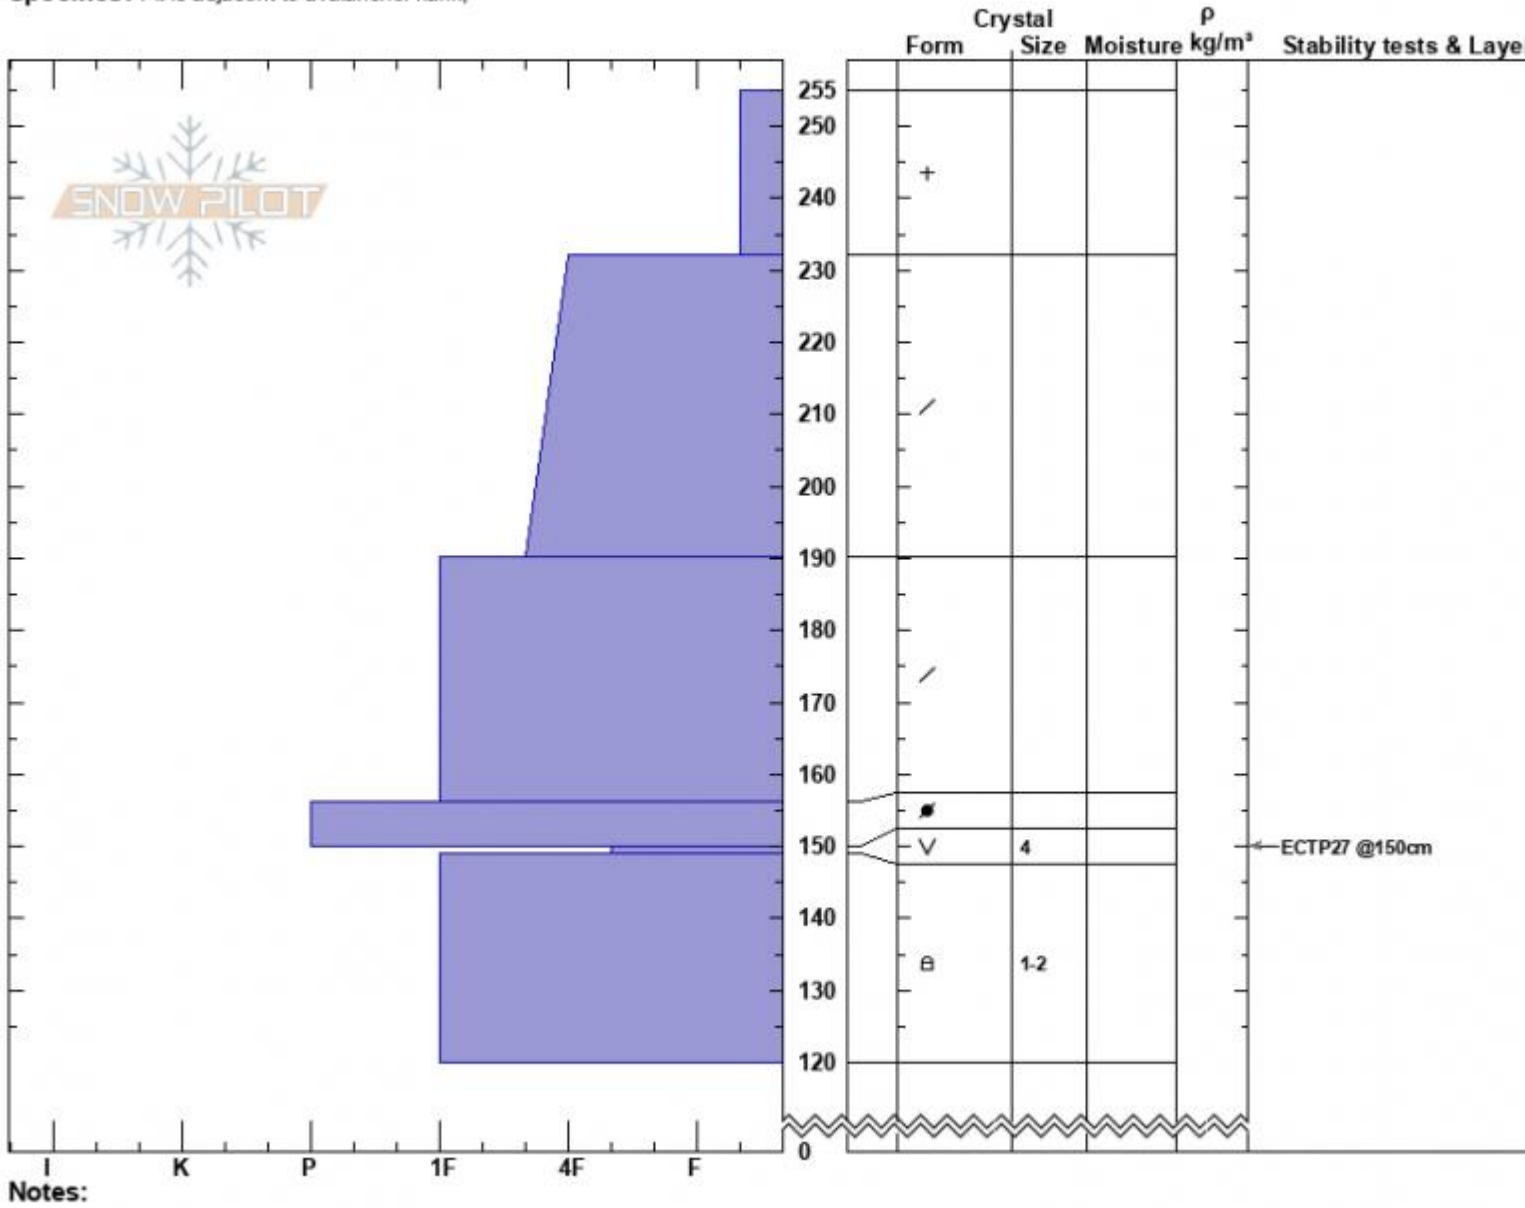

Sage Basin Avalanche  
 Madison Range-S  
 MT  
 Elevation: 9200 ft  
 Aspect: 19°  
 Specifics: Pit is adjacent to avalanche: flank;

Dave Zinn  
 03/01/2023 - 11:15am  
 Co-ord: 44.95055N, -111.31178W  
 Slope Angle: 38°  
 Wind Loading: previous

Stability: Fair  
 Air Temperature:  
 Sky Cover: OVC  
 Precipitation: S-1  
 Wind: Calm

HS:255    Layer Notes:  
 150-149cm: Problematic layer

Advisory Region  
 Southern Madison  
 Longitude  
 -111.27W  
 Latitude  
 45.06N

**Avalanche Details:** [Natural Avalanche Sage Basin](#)  
 Southern Madison, 2023-03-01