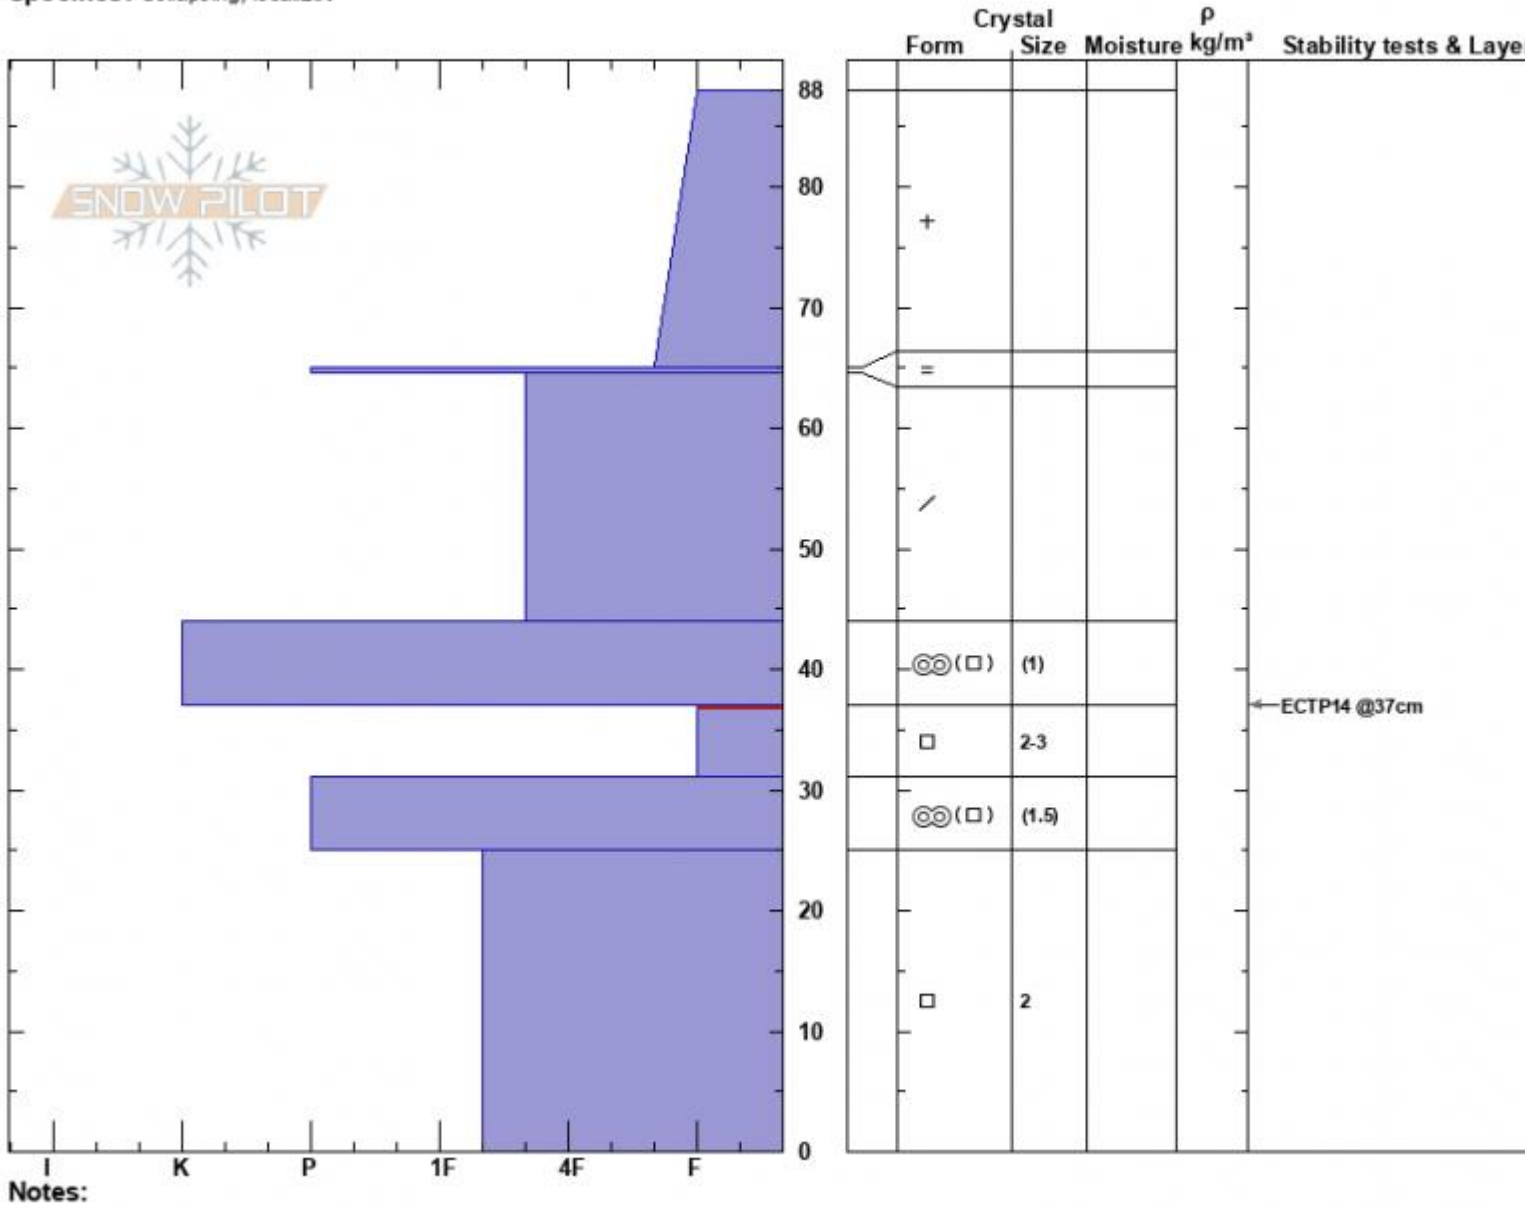

Sawtelle SW Profile
 Centennial Range
 ID
 Elevation: 9070 ft
 Aspect: 220°
 Specifics: Collapsing, localizer

Dave Zinn
 12/07/2023 - 12:30pm
 Co-ord: 44.55473N, -111.44483W
 Slope Angle: 13°
 Wind Loading: no

Stability: Poor
 Air Temperature:
 Sky Cover: BKN
 Precipitation: NO
 Wind: W Moderate

HS:88
 PF:40
 Layer Notes:
 37-31cm: Problematic layer

Notes:
 Advisory Region
 Island Park
 Longitude
 -111.44W
 Latitude
 44.56N
 Island Park, 2023-12-07